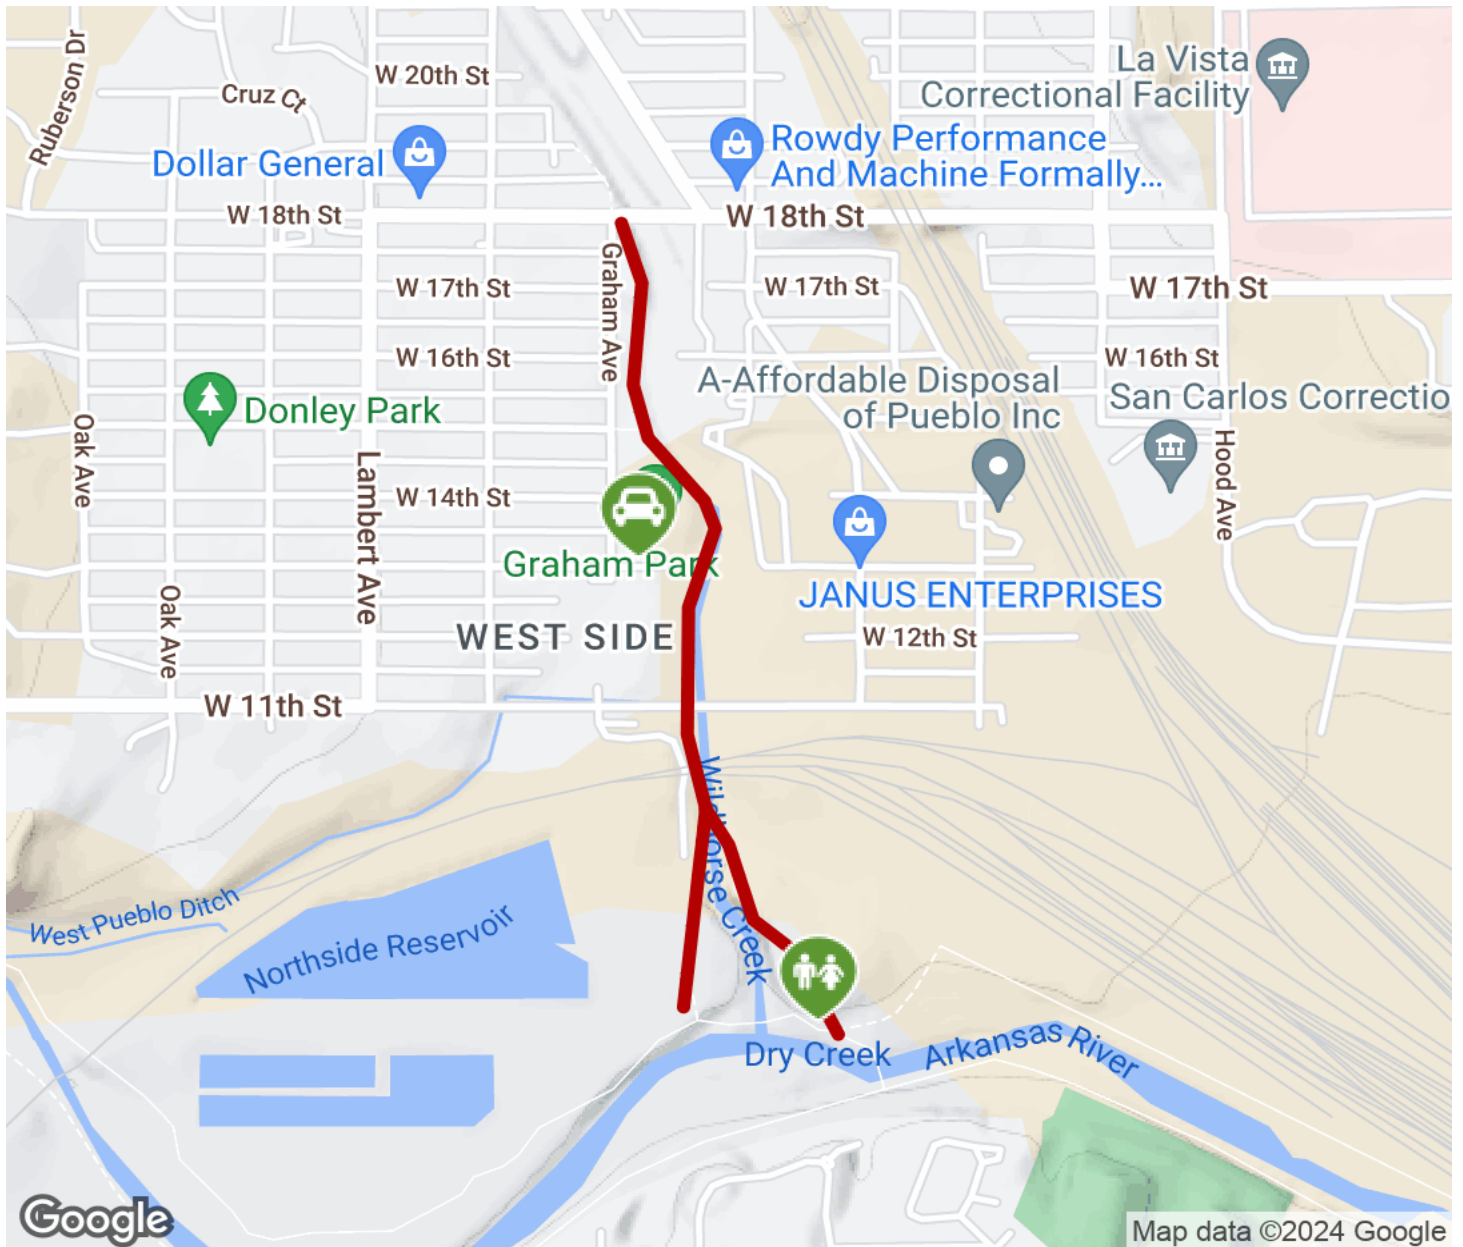

2024

TrailLink Unlimited

Guides

**Wildhorse
Creek Trail**
Colorado

Wildhorse Creek Trail

Colorado

This neighborhood trail connects W 18th to the Arkansas River Trail in Pueblo, Colorado. The trail passes through Pete Jimenez Park and

This neighborhood trail connects W 18th to the [Arkansas River Trail](#) in Pueblo, Colorado. The trail passes through Pete Jimenez Park and imitates the course of the Wildhorse Creek south to the Arkansas River.

Wildhorse Creek Trail

Colorado

States: Colorado

Counties: Pueblo

Length: 1miles

Trail end points: Arkansas River Greenway to
W 18th Street

Trail surfaces: Dirt

Trail category: Greenway/Non-RT

Trail activities: Bike, Walking

Parking & Trail Access

Park at the Pete Jimenez Park located at 100-199 W 13th St.

Wildhorse Creek Trail

Colorado

Trailhead

Restroom

Parking