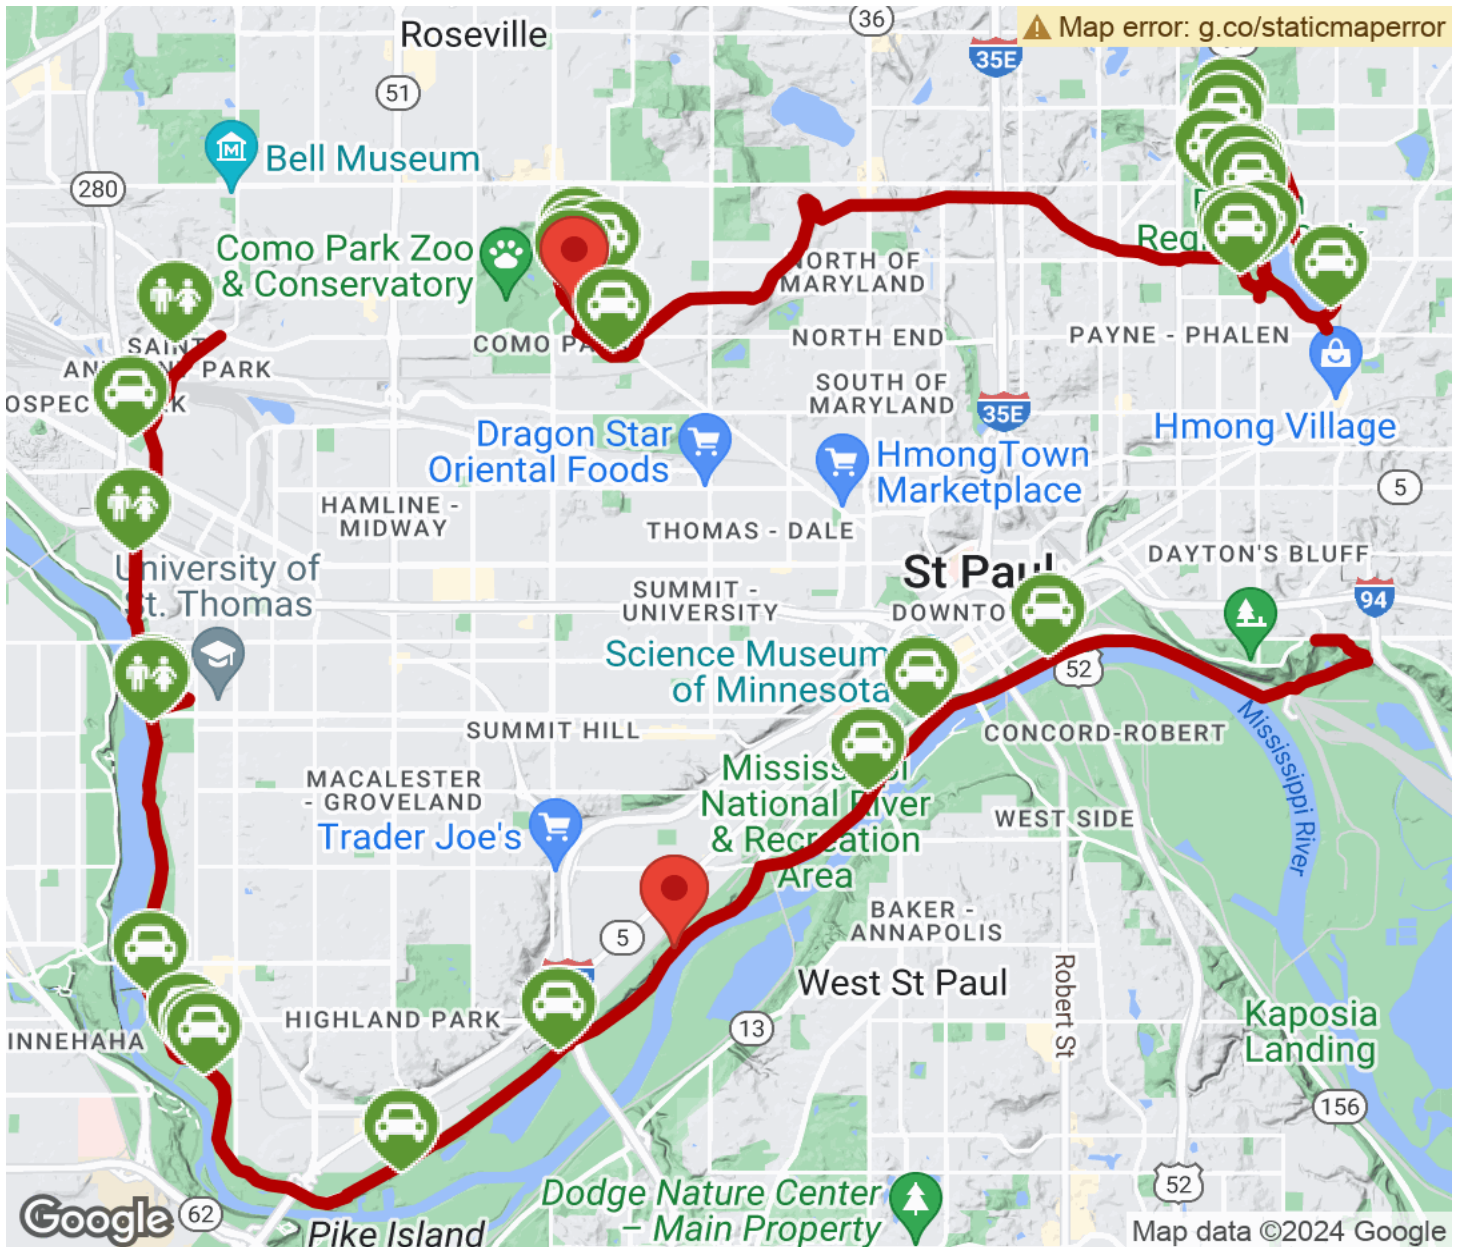

St. Paul Grand Round

Minnesota

- Trailhead
- Restroom
- Parking
- Water Fountain
- Tunnel