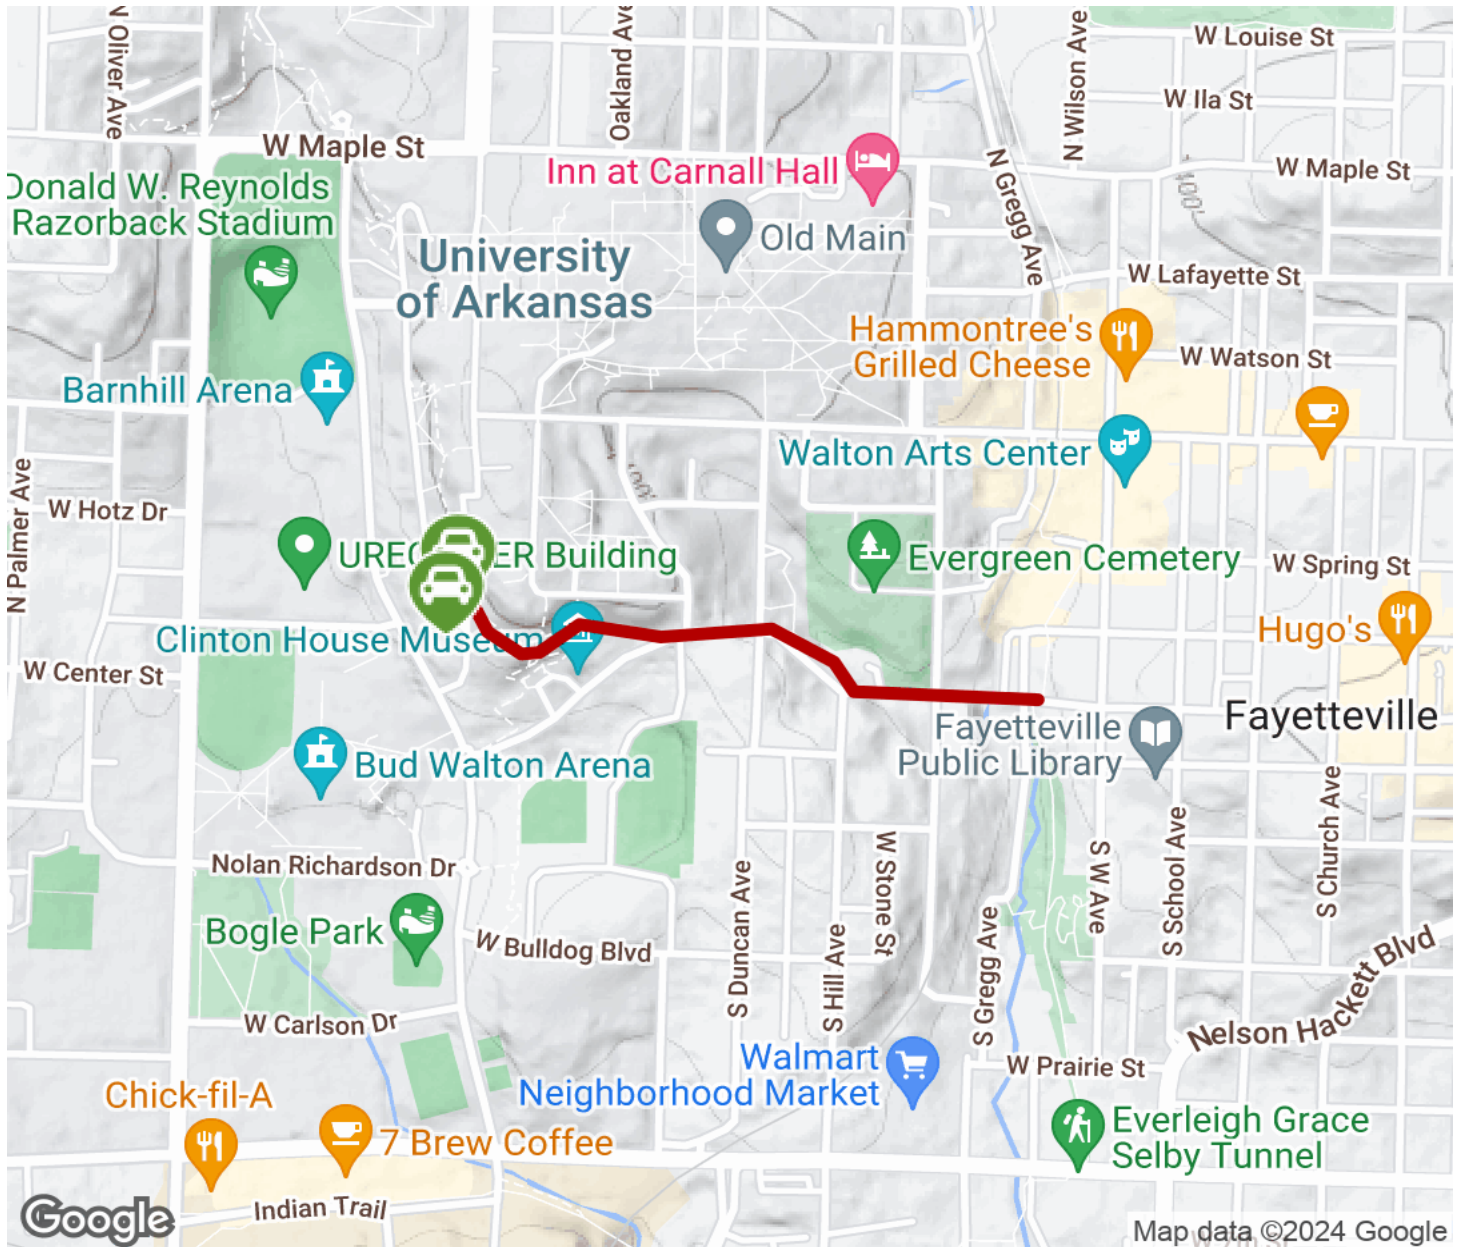

Oak Ridge Trail

Arkansas

Trailhead

Restroom

Parking

Water Fountain

Tunnel

TrailLink
by Rails-to-Trails Conservancy

TrailLink.com