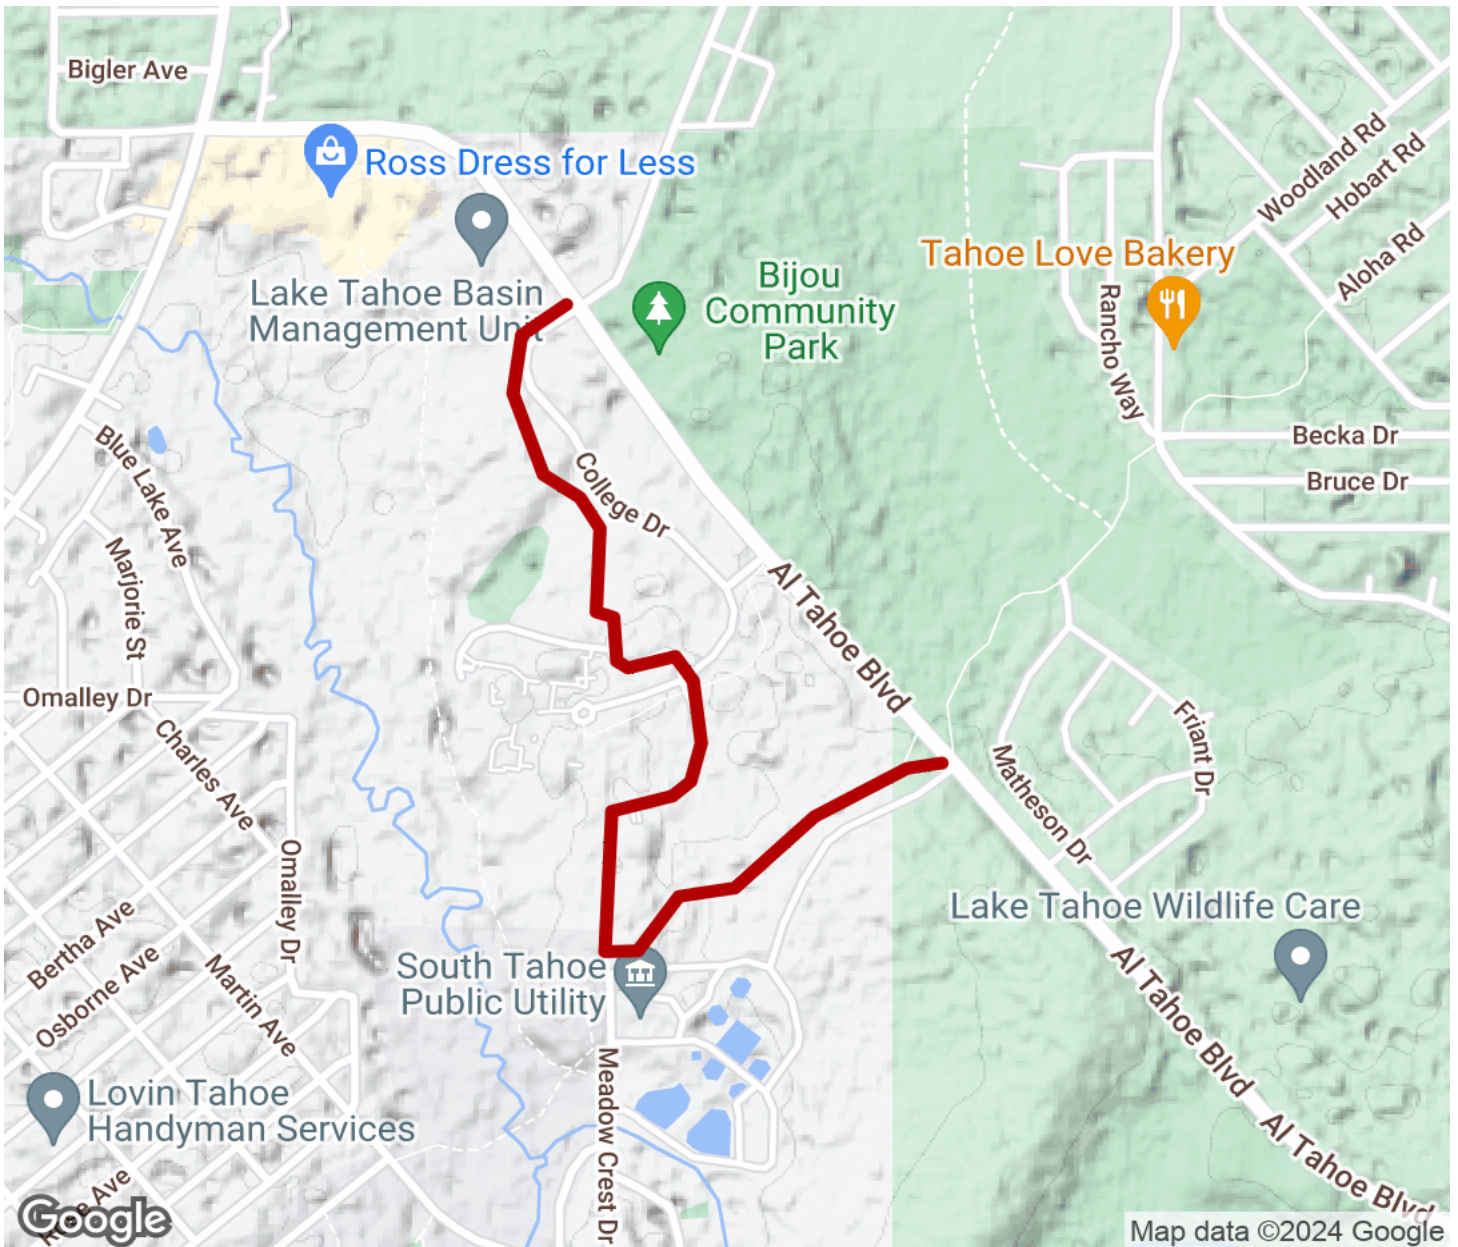

Lake Tahoe Community College Bike Path

California

Trailhead

Restroom

Parking

Water Fountain

Tunnel

TrailLink
by Rails-to-Trails Conservancy

TrailLink.com