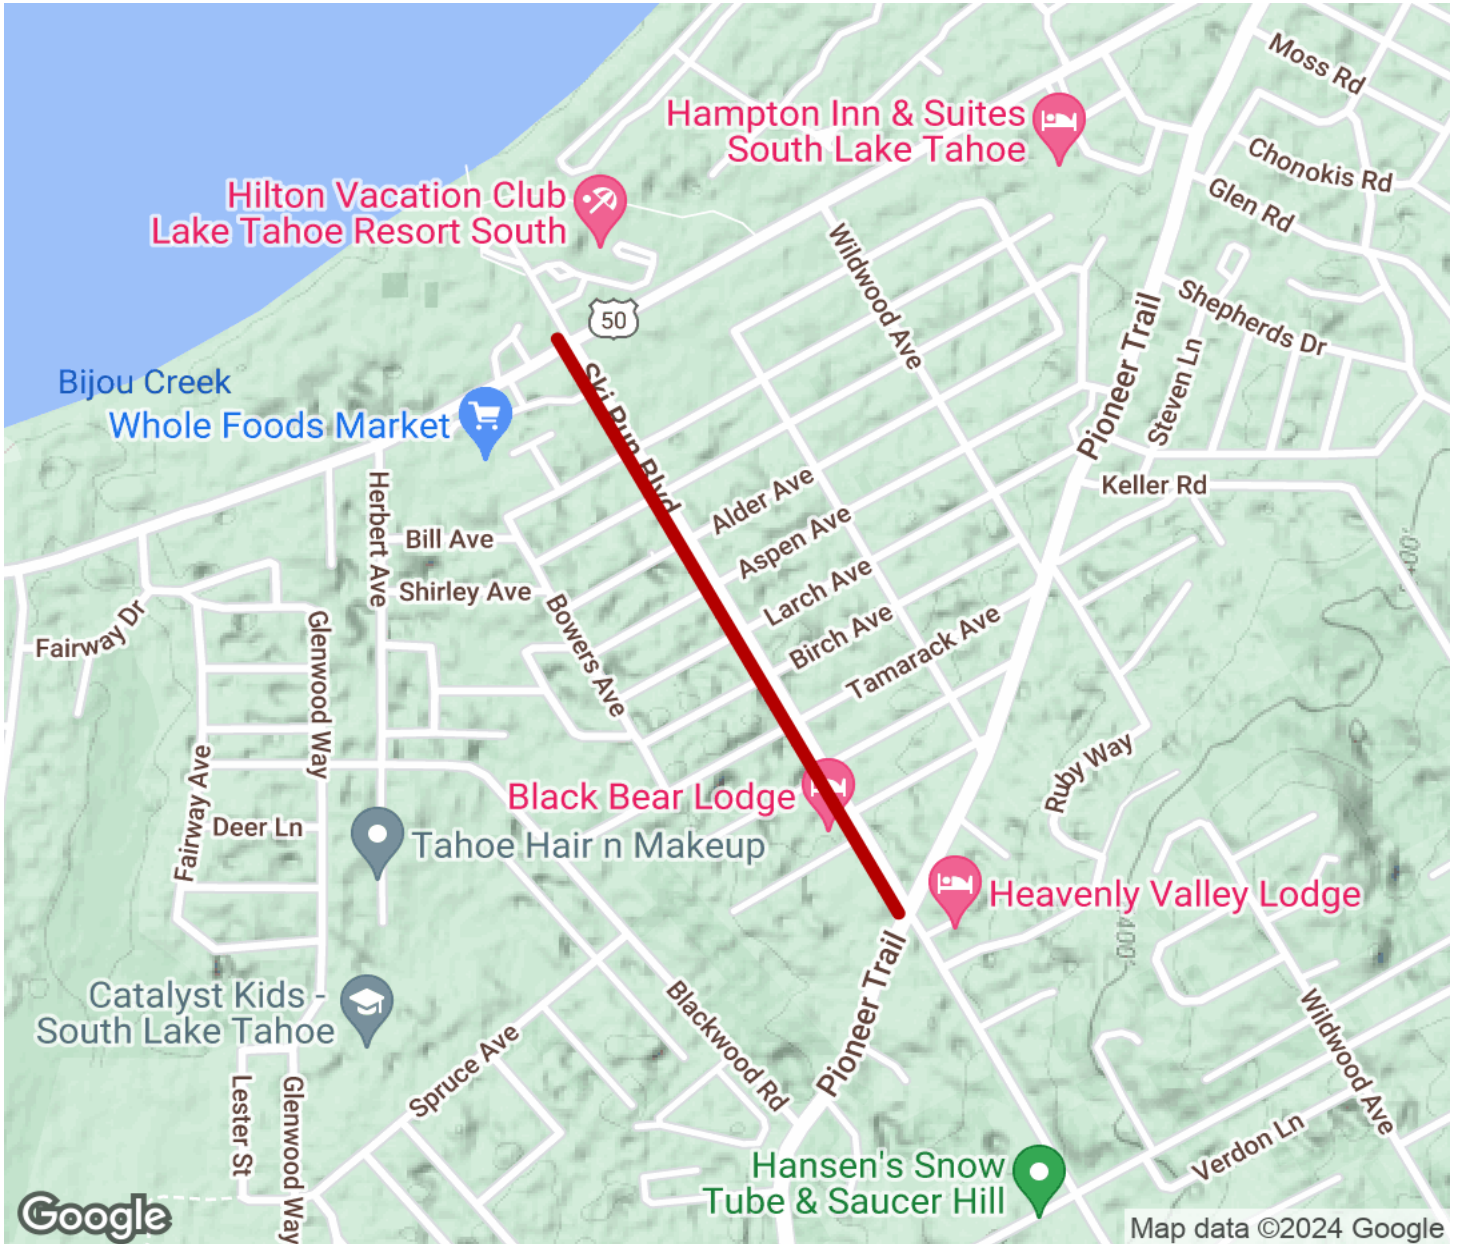

Ski Run Bike Trail

California

Trailhead

Restroom

Parking

Water Fountain

Tunnel

TrailLink

by Rails-to-Trails Conservancy

[TrailLink.com](https://www.TrailLink.com)