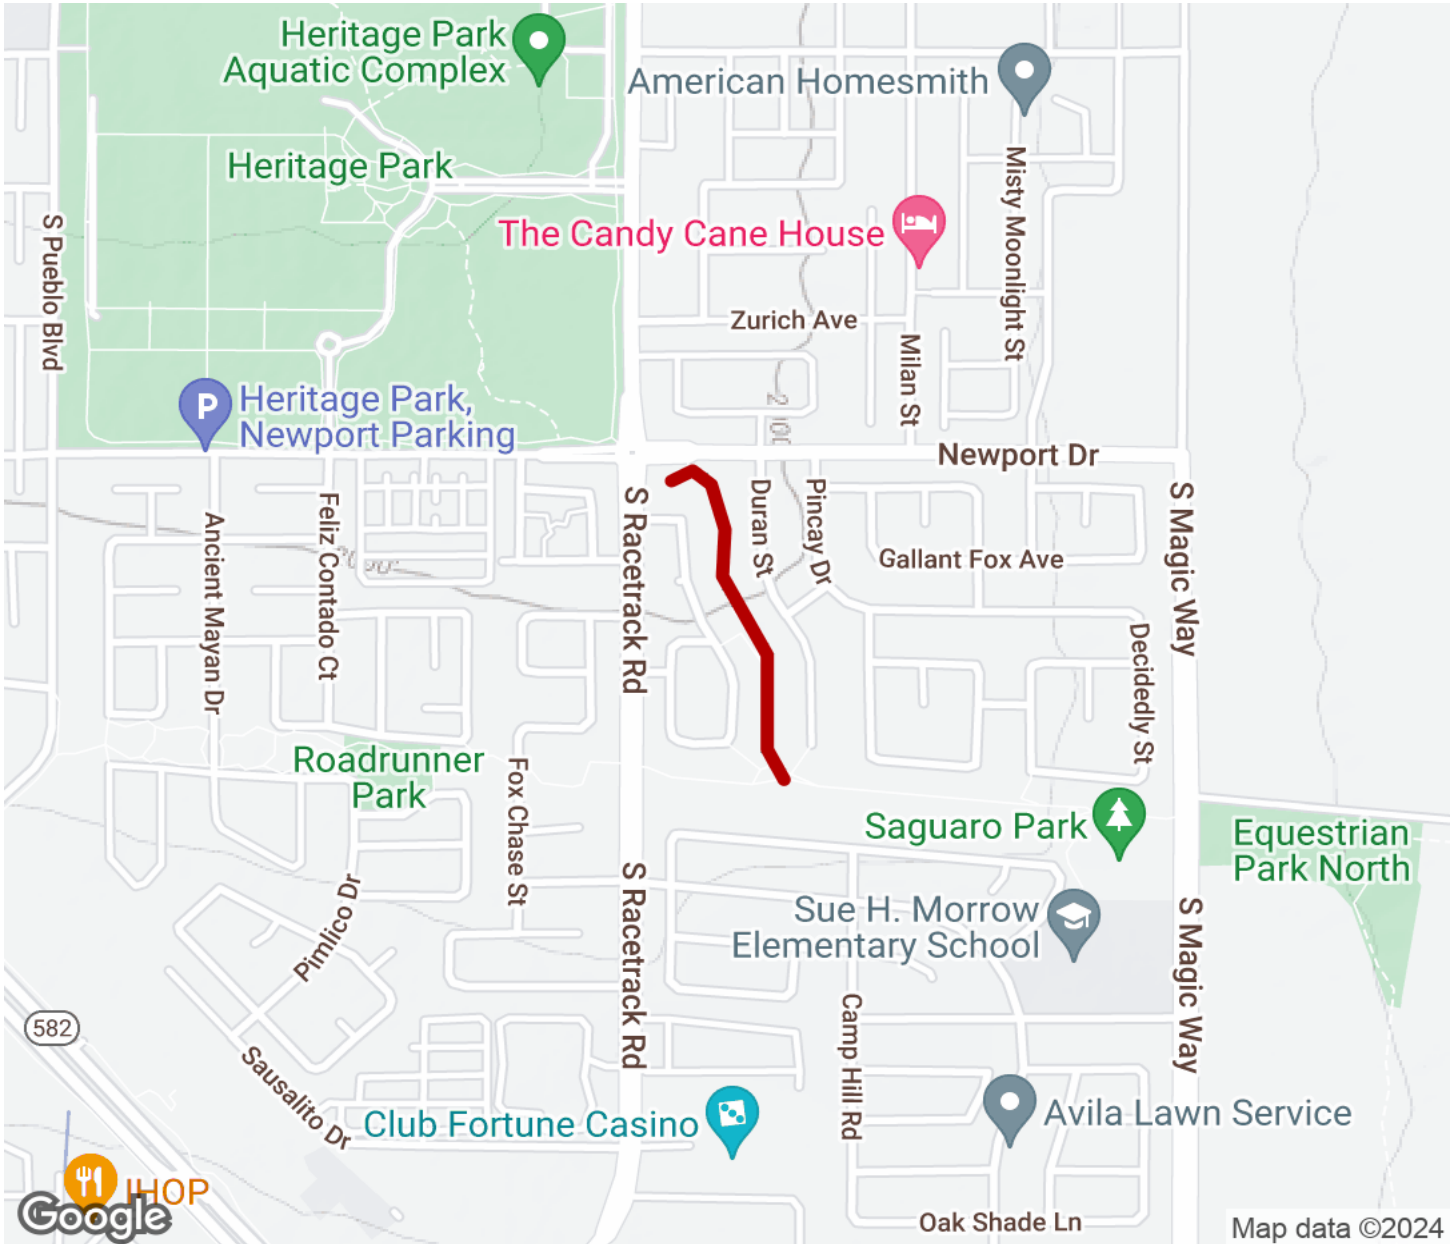

Downs 5 Trail

Nevada

Trailhead

Restroom

Parking

Water Fountain

Tunnel

TrailLink
by Rails-to-Trails Conservancy

TrailLink.com