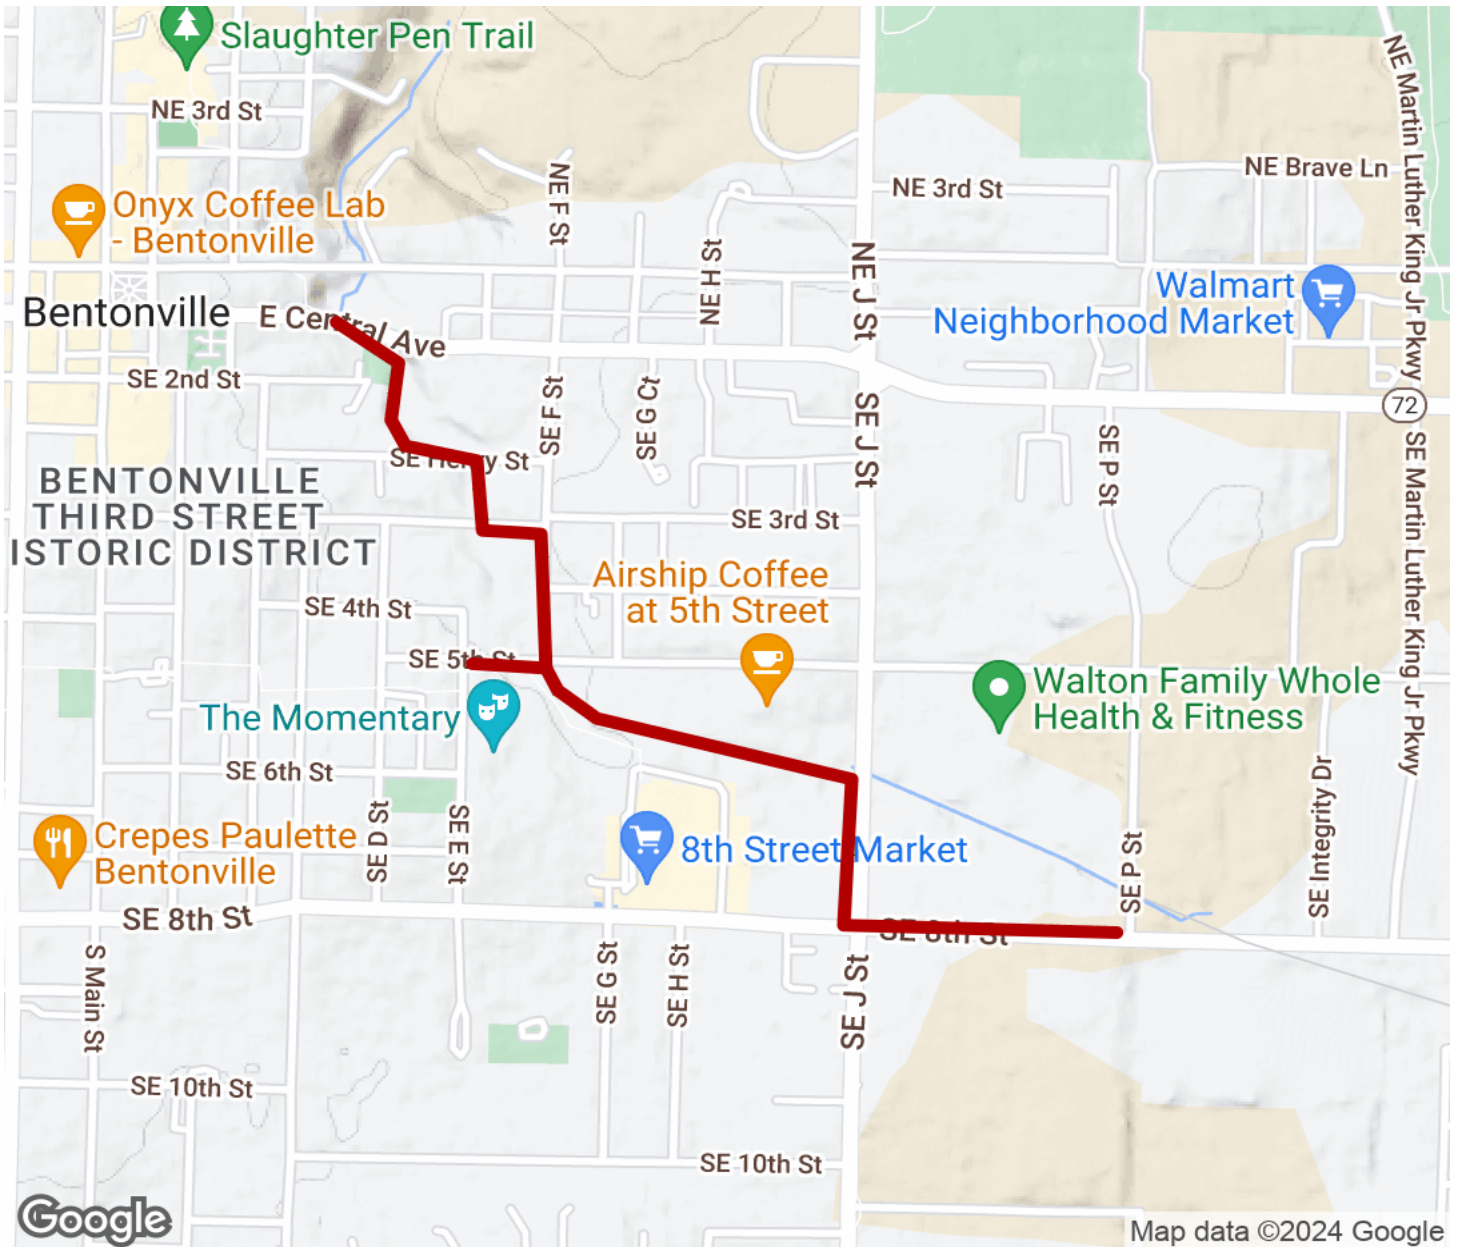

Town Branch Trail (Bentonville)

Arkansas

Trailhead

Restroom

Parking

Water Fountain

Tunnel

TrailLink
by Rails-to-Trails Conservancy

[TrailLink.com](https://www.TrailLink.com)