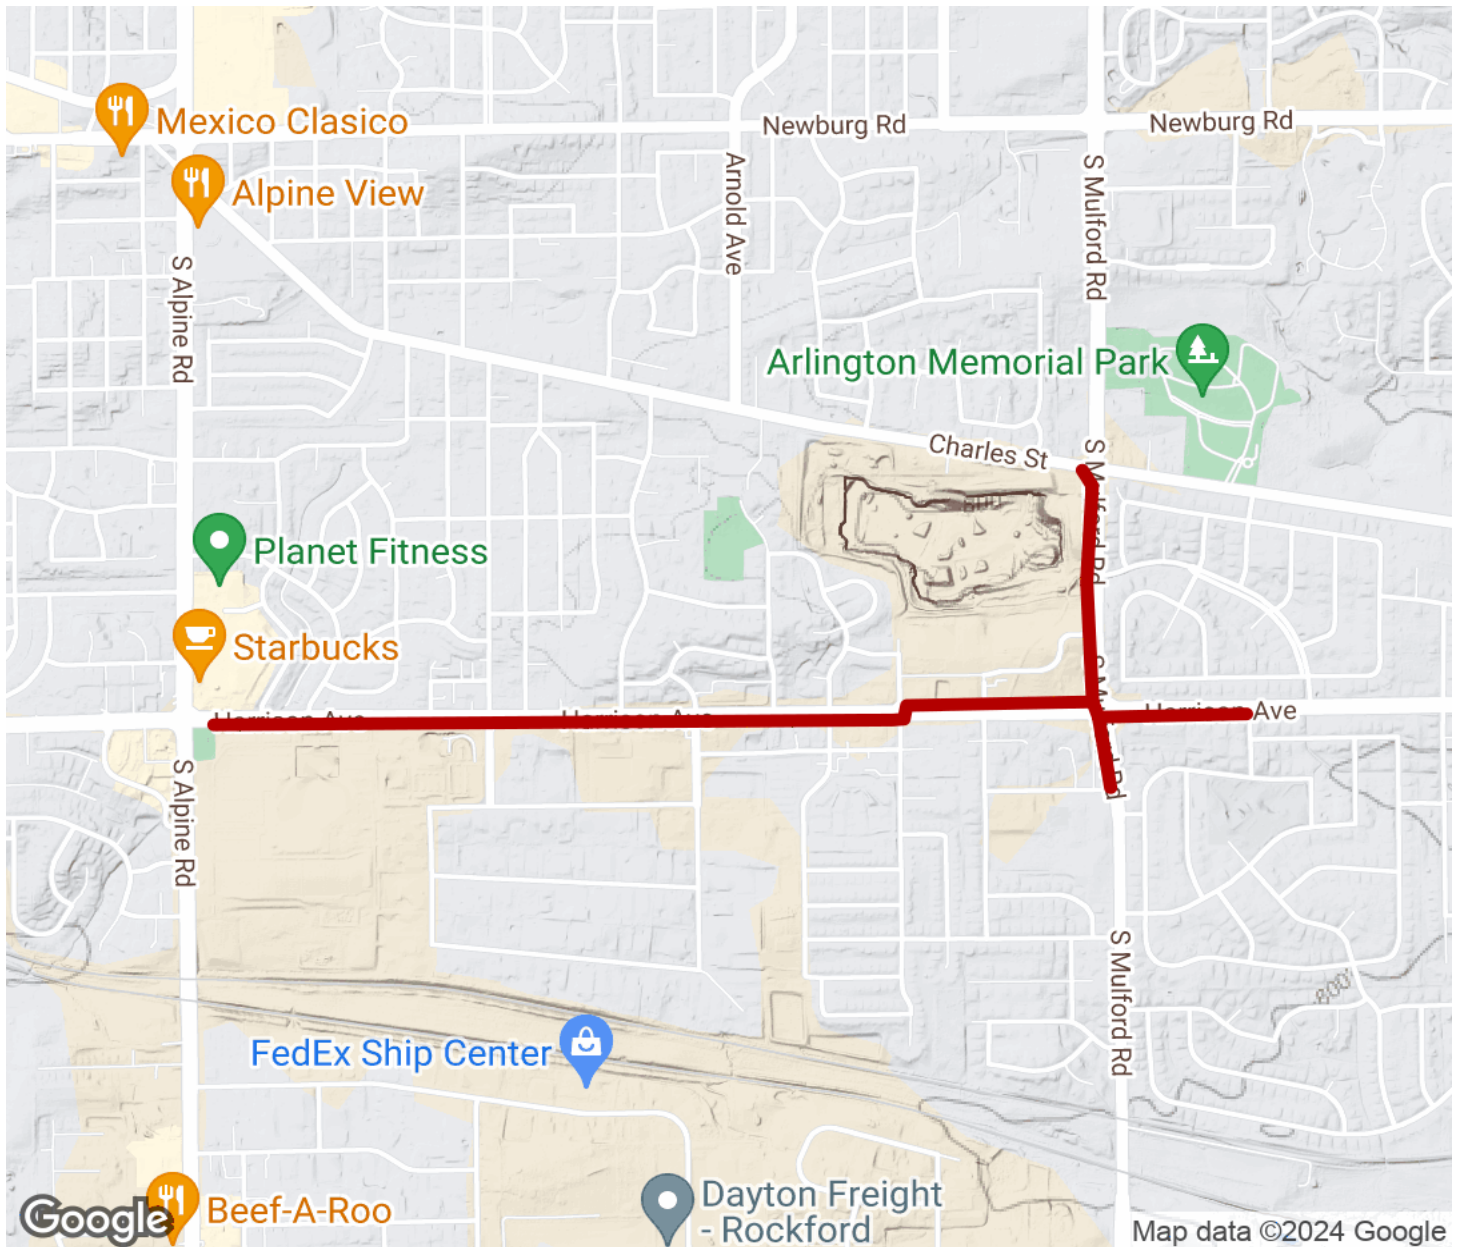

2024

TrailLink Unlimited

Guides

Harrison Avenue/ Mulford Road Bike Path

Illinois

Harrison Avenue/Mulford Road Bike Path

Illinois

In southeastern Rockford, a paved pathway begins at a connection with the Charles Street Community Path then heads south along

In southeastern Rockford, a paved pathway begins at a connection with the [Charles Street Community Path](#) then heads south along Mulford Road through a residential area. At Harrison Avenue, the path travels east along the roadway for about a block and also heads west for a longer route to Alpine Road. Along Harrison Avenue, the path provides access to many businesses and restaurants.

Harrison Avenue/Mulford Road Bike Path

Illinois

States: Illinois

Counties: Winnebago

Length: 3.5miles

Trail end points: Charles Street Community
Path to S. Alpine Road and Harrison Avenue

Trail surfaces: Asphalt, Concrete

Trail category: Greenway/Non-RT

Trail activities: Bike, Inline

Skating, Wheelchair Accessible, Walking

Parking & Trail Access

Harrison Avenue/Mulford Road Bike Path

Illinois

Trailhead

Restroom