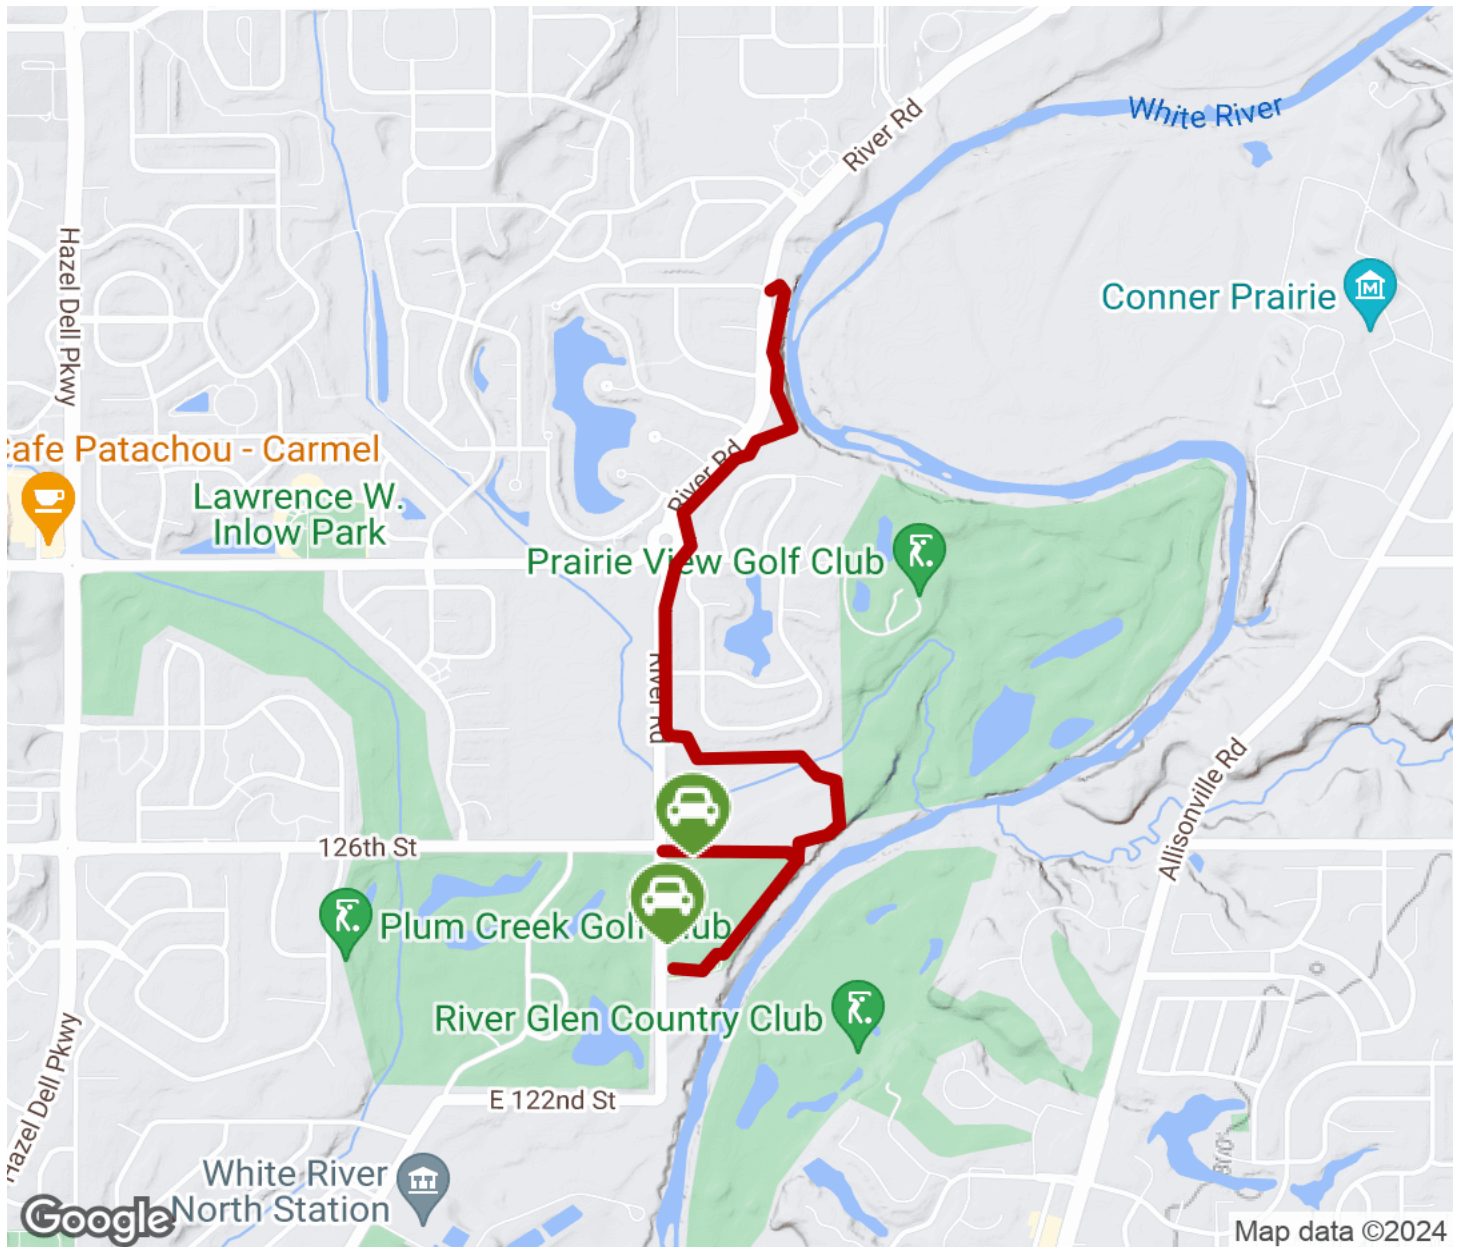

White River Greenway (Carmel)

Indiana

Trailhead

Restroom

Parking

Water Fountain

Tunnel

TrailLink
by Rails-to-Trails Conservancy

TrailLink.com