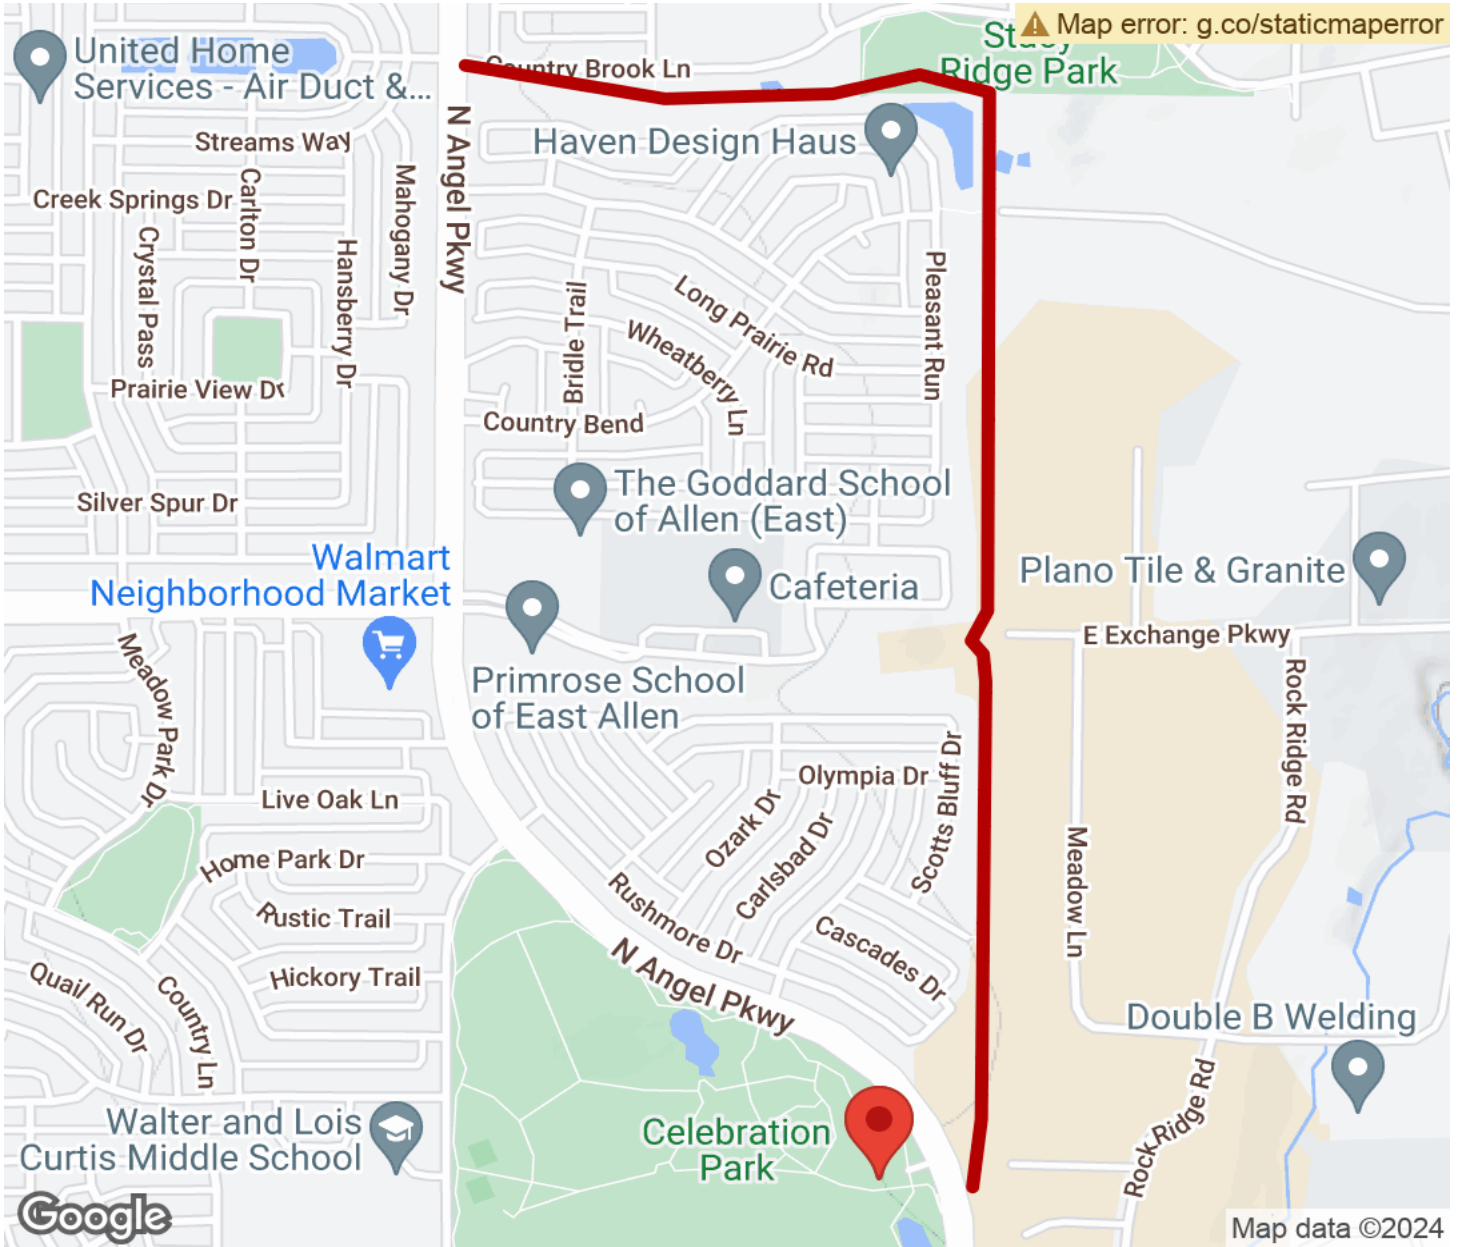

Celebration Pass Hike and Bike Trail

Texas

Trailhead

Restroom

Parking

Water Fountain

Tunnel

TrailLink
by Rails-to-Trails Conservancy

TrailLink.com