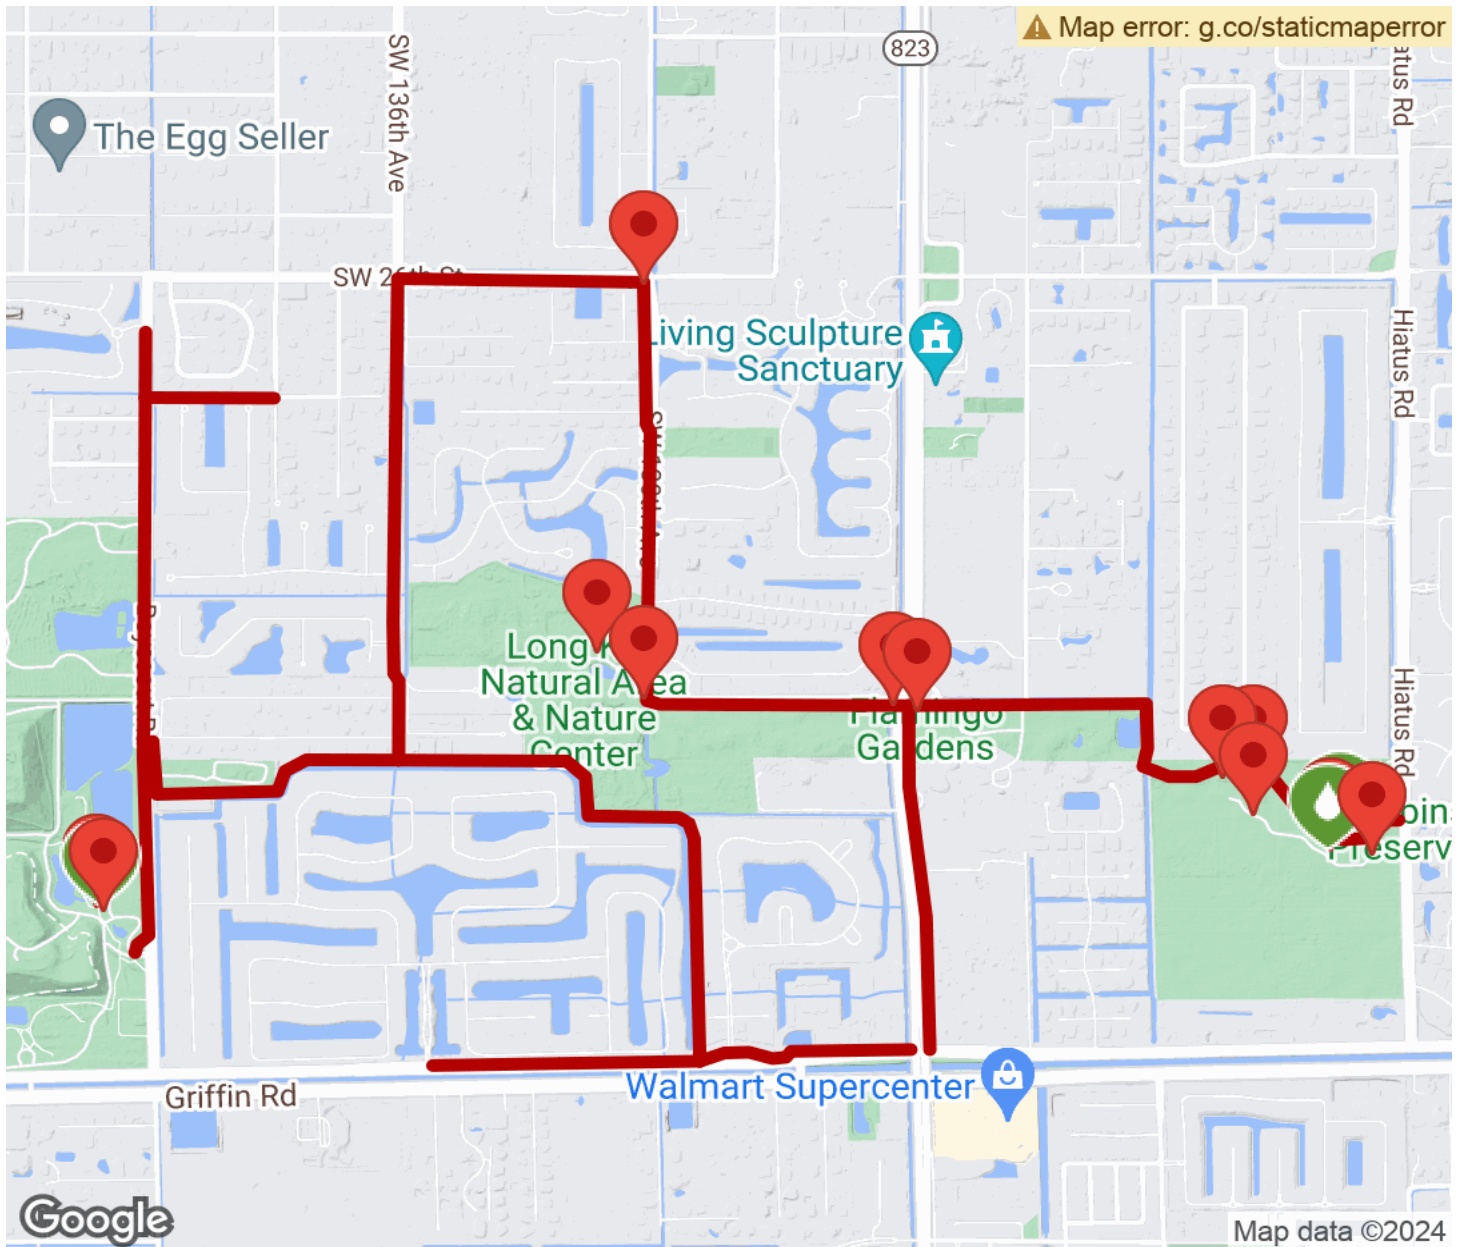

Robbins Vista View Trail

Florida

Trailhead

Restroom

Parking

Water Fountain

Tunnel

TrailLink
by Rails-to-Trails Conservancy

TrailLink.com