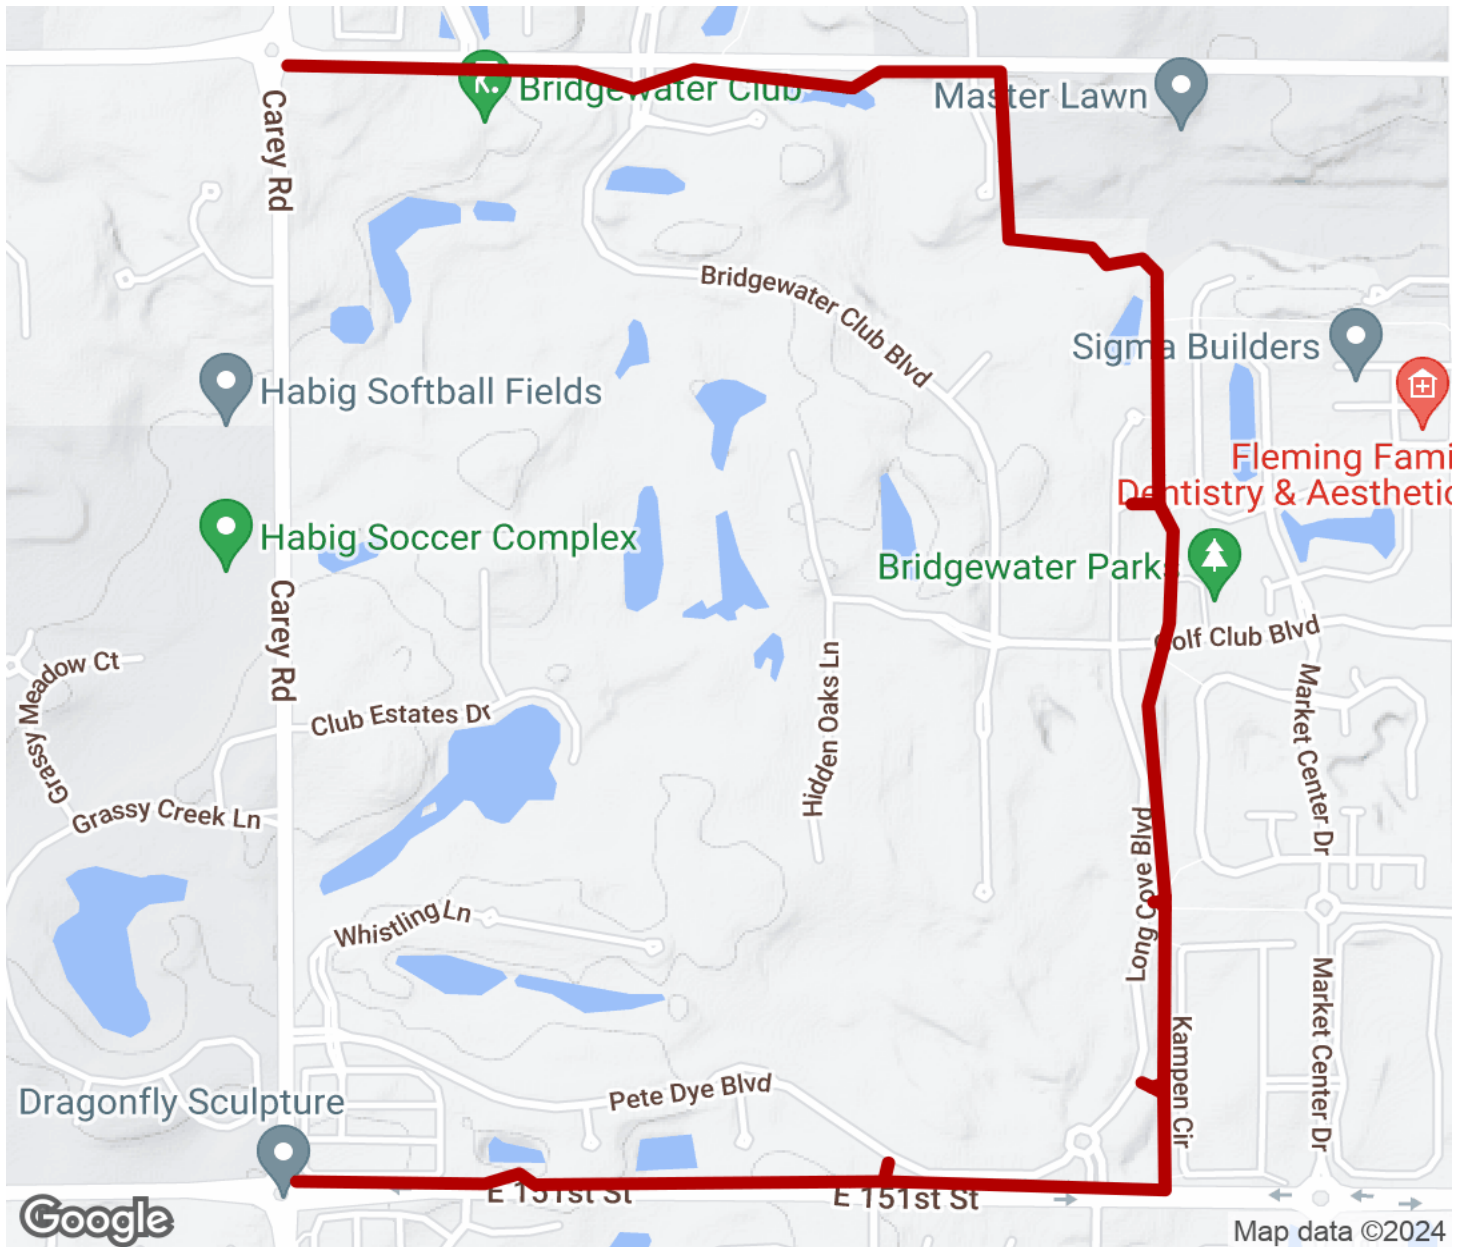

Bridgewater Club Trail

Indiana

Trailhead

Restroom

Parking

Water Fountain

Tunnel

TrailLink
by Rails-to-Trails Conservancy

TrailLink.com