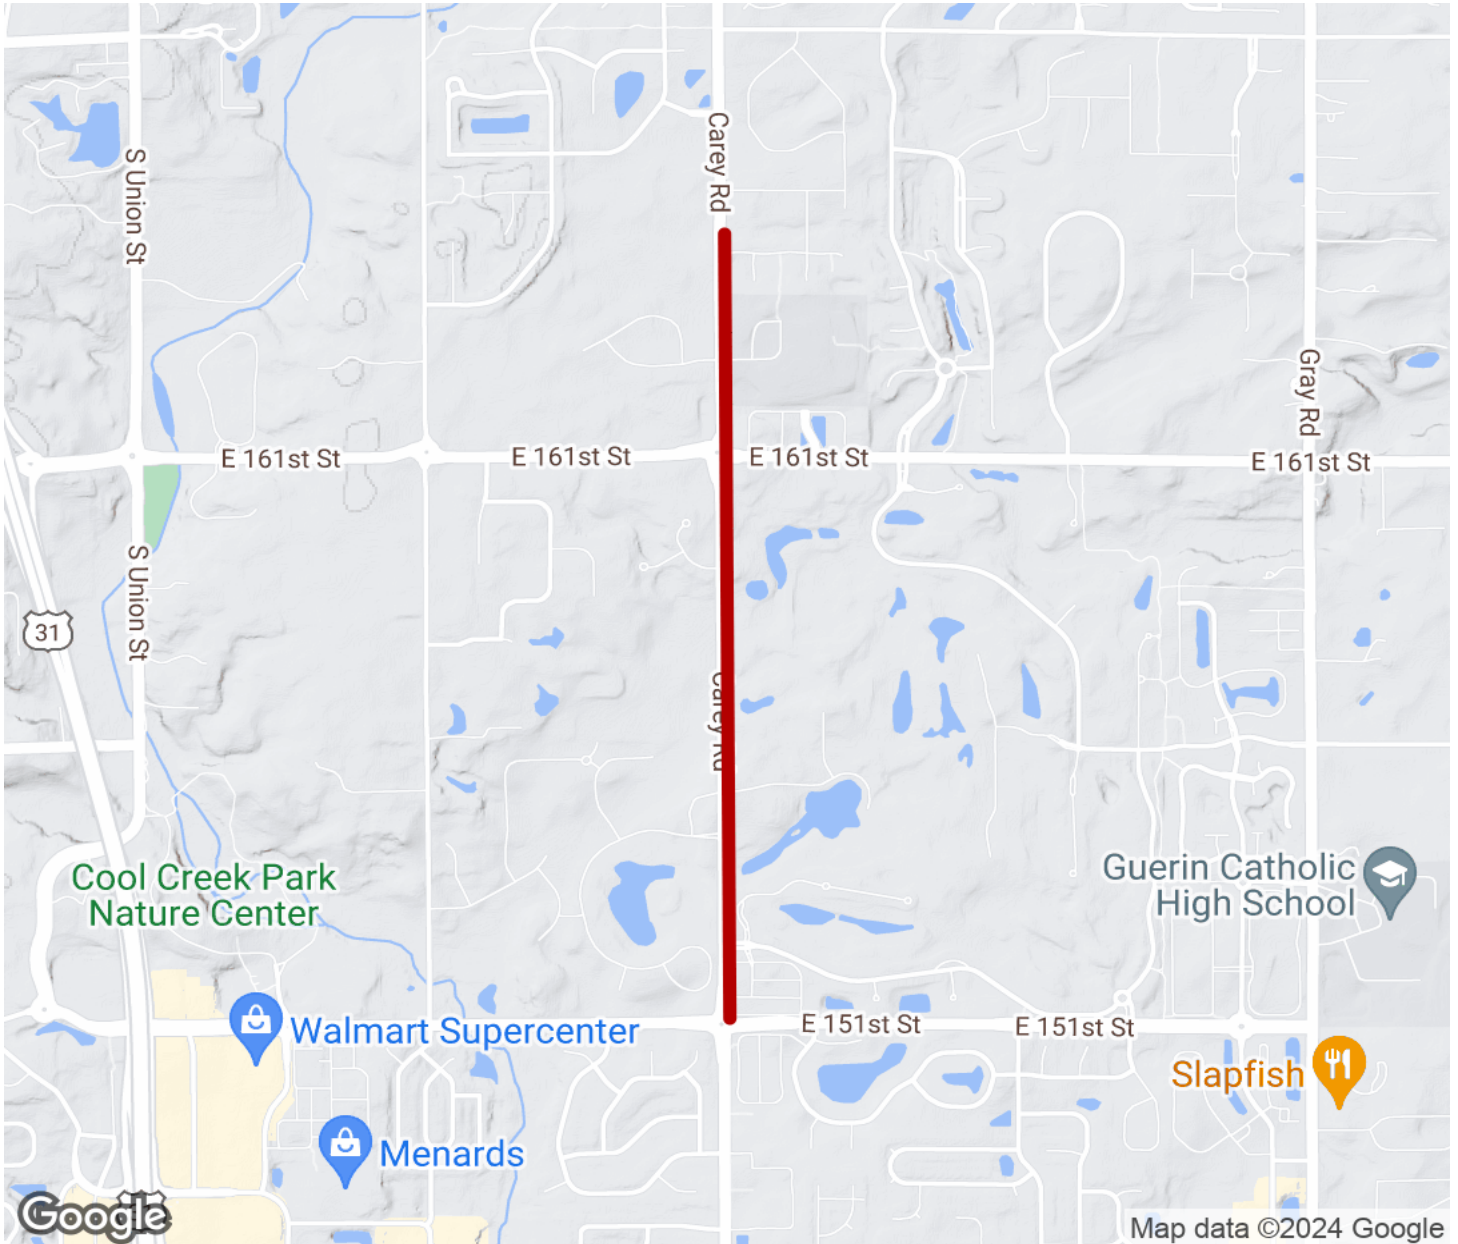

Carey Road Trail

Indiana

Trailhead

Restroom

Parking

Water Fountain

Tunnel

TrailLink
by Rails-to-Trails Conservancy

TrailLink.com