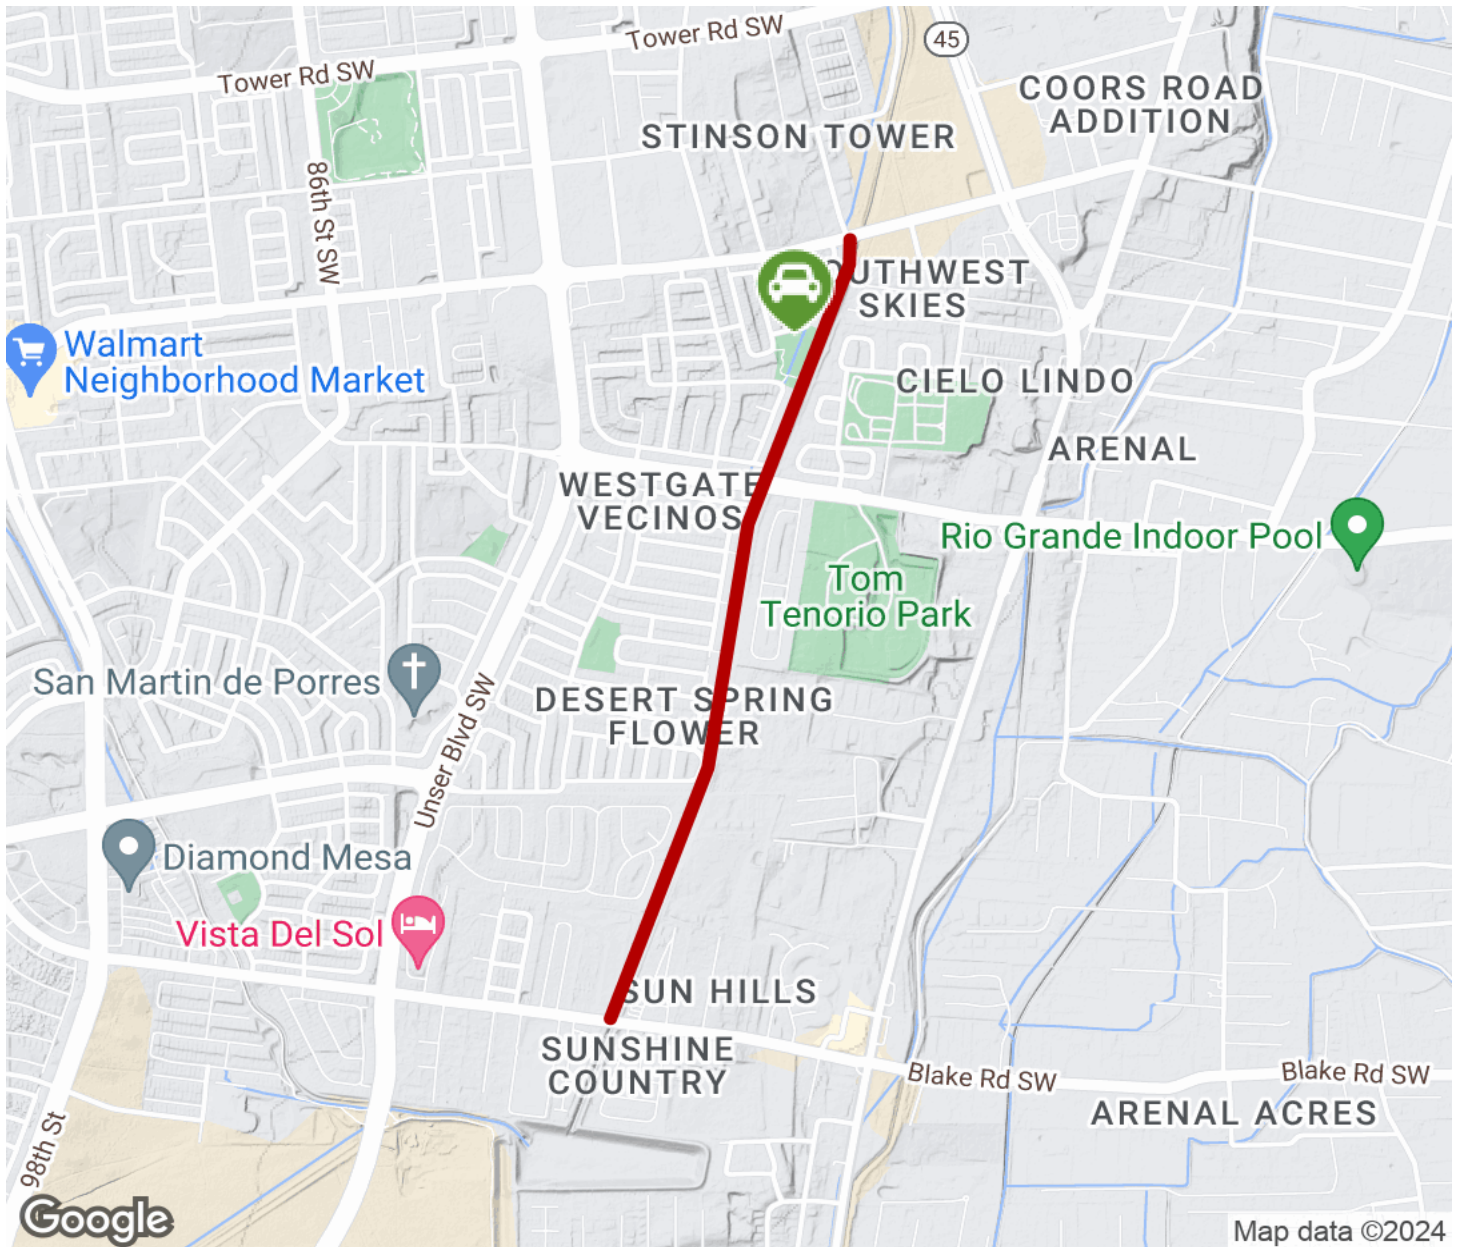

Amole del Norte Trail

New Mexico

Trailhead

Restroom

Parking

Water Fountain

Tunnel

TrailLink
by Rails-to-Trails Conservancy

TrailLink.com