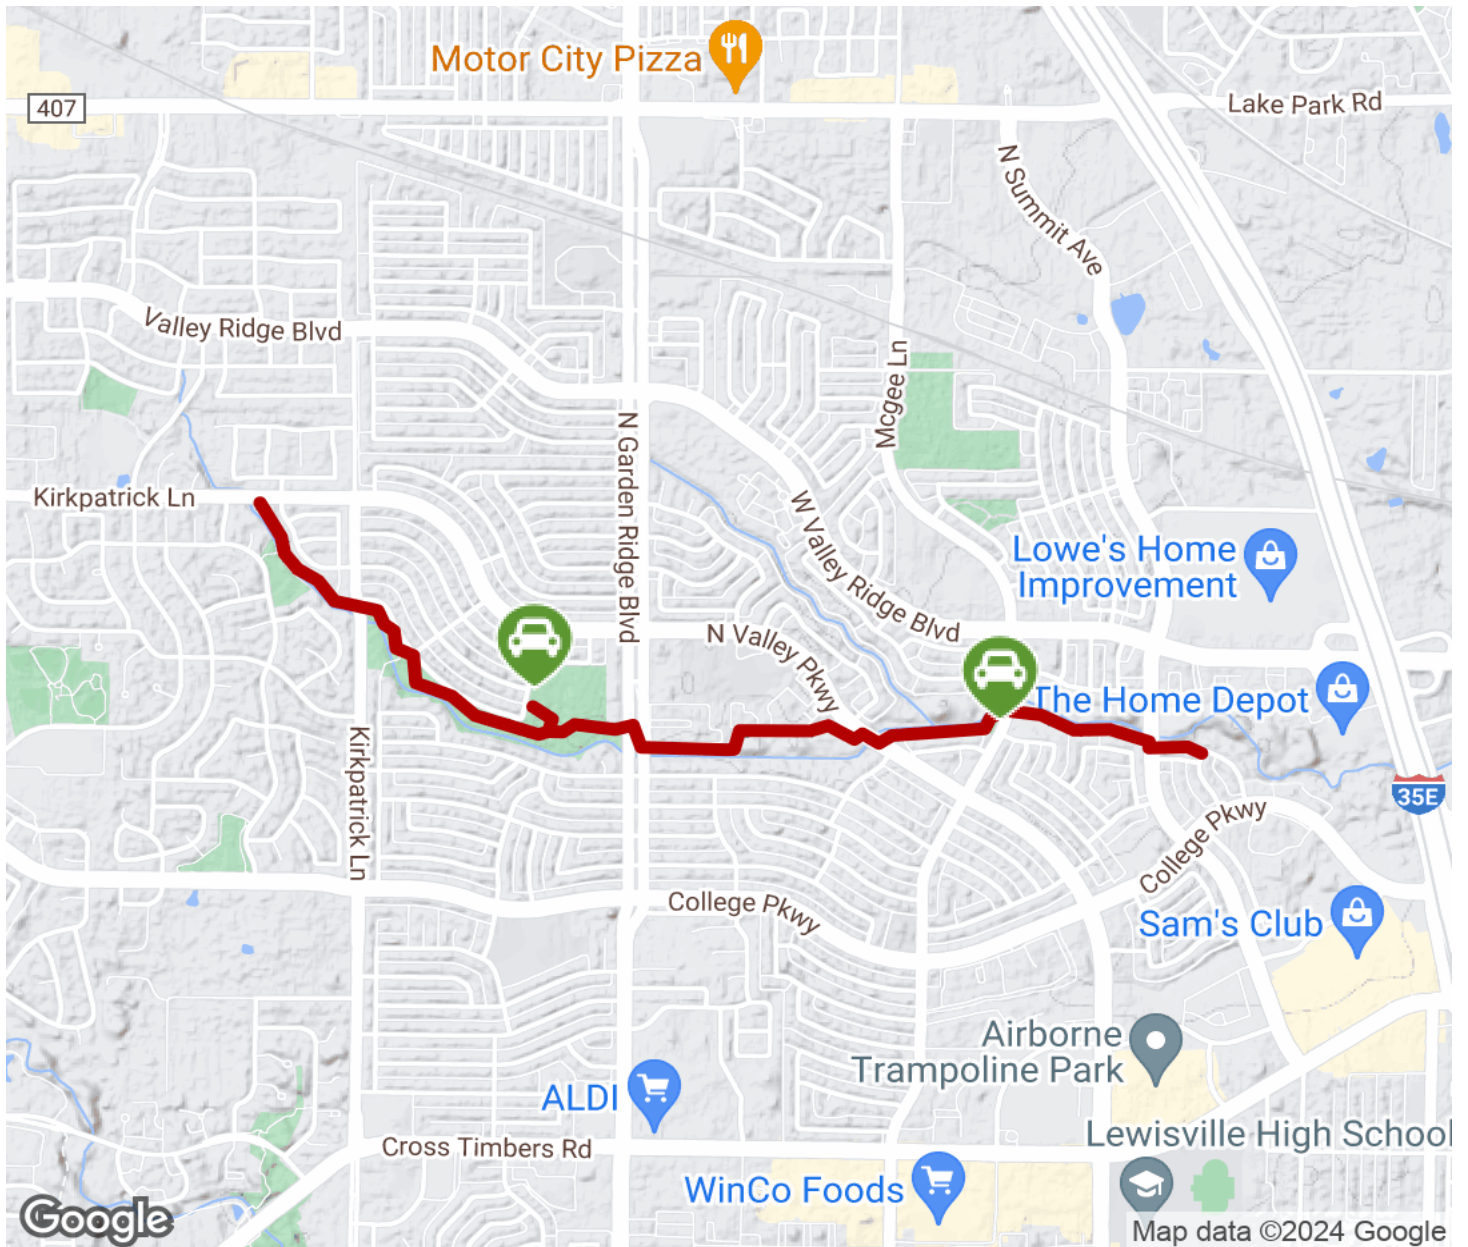

Prairie Creek Trail

Texas

Trailhead

Restroom

Parking

Water Fountain

Tunnel

TrailLink
by Rails-to-Trails Conservancy

TrailLink.com