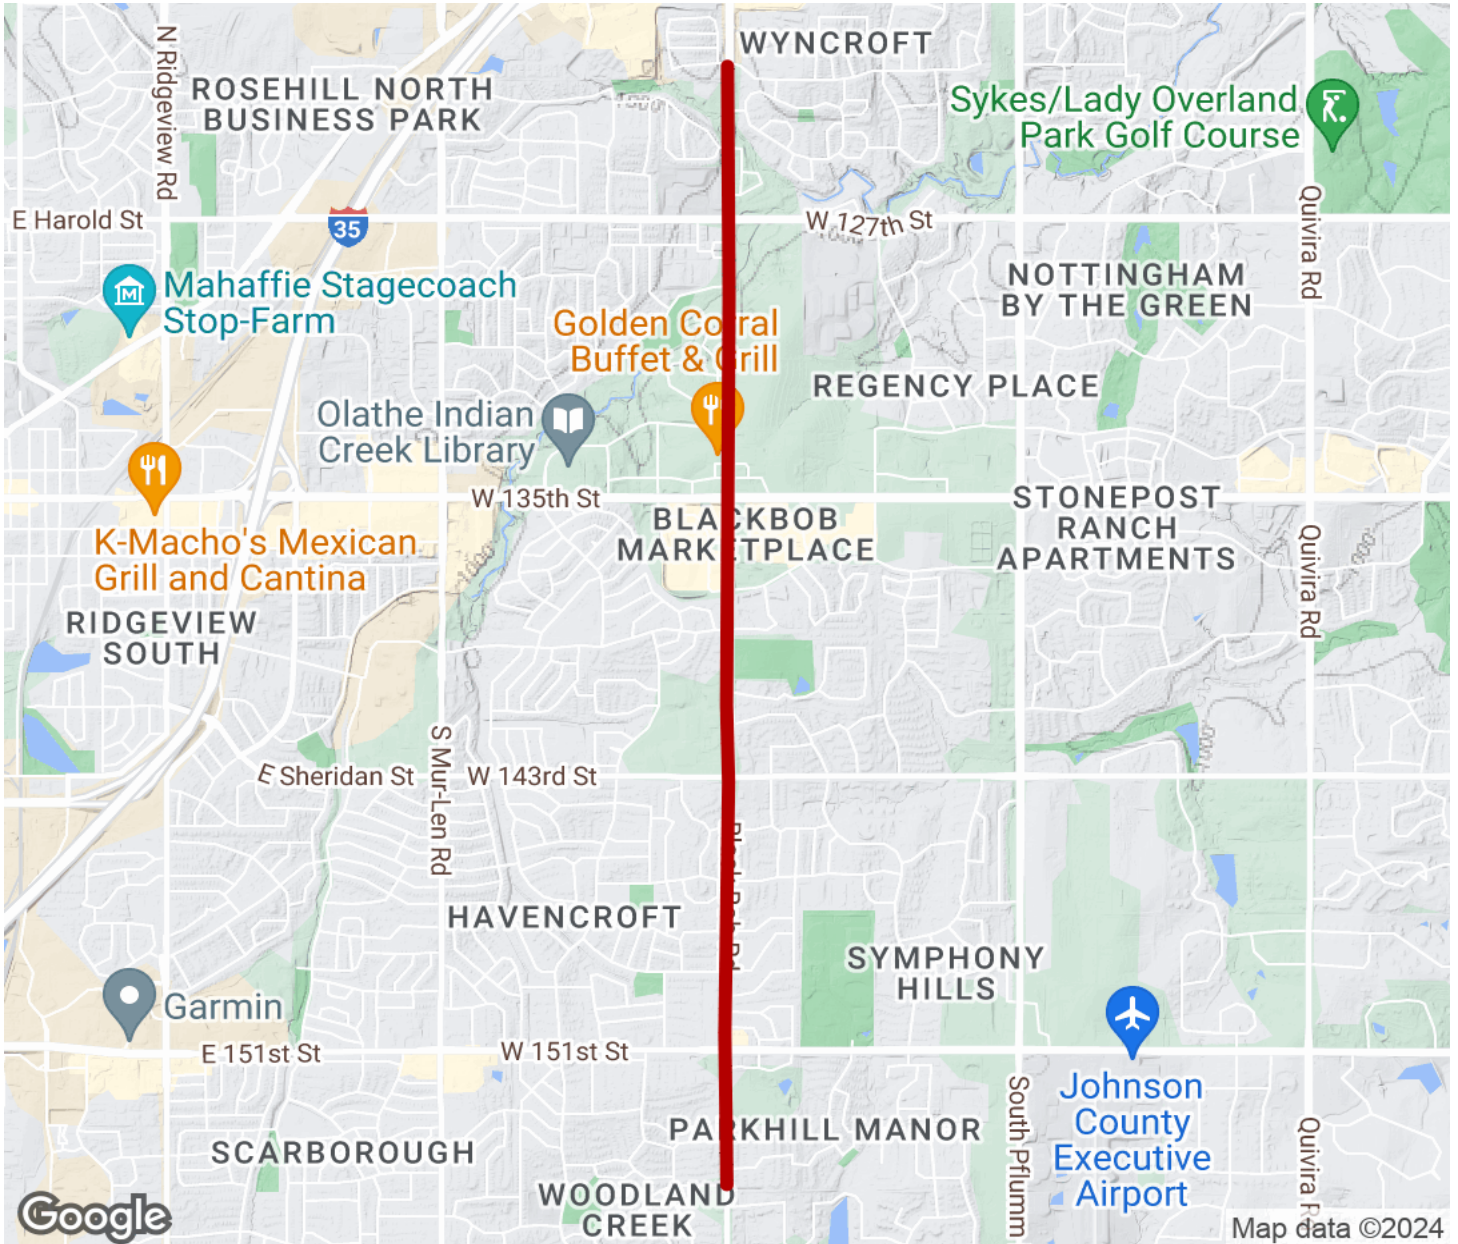

Blackbob Road Trail

Kansas

Trailhead

Restroom

Parking

Water Fountain

Tunnel

TrailLink
by Rails-to-Trails Conservancy

TrailLink.com