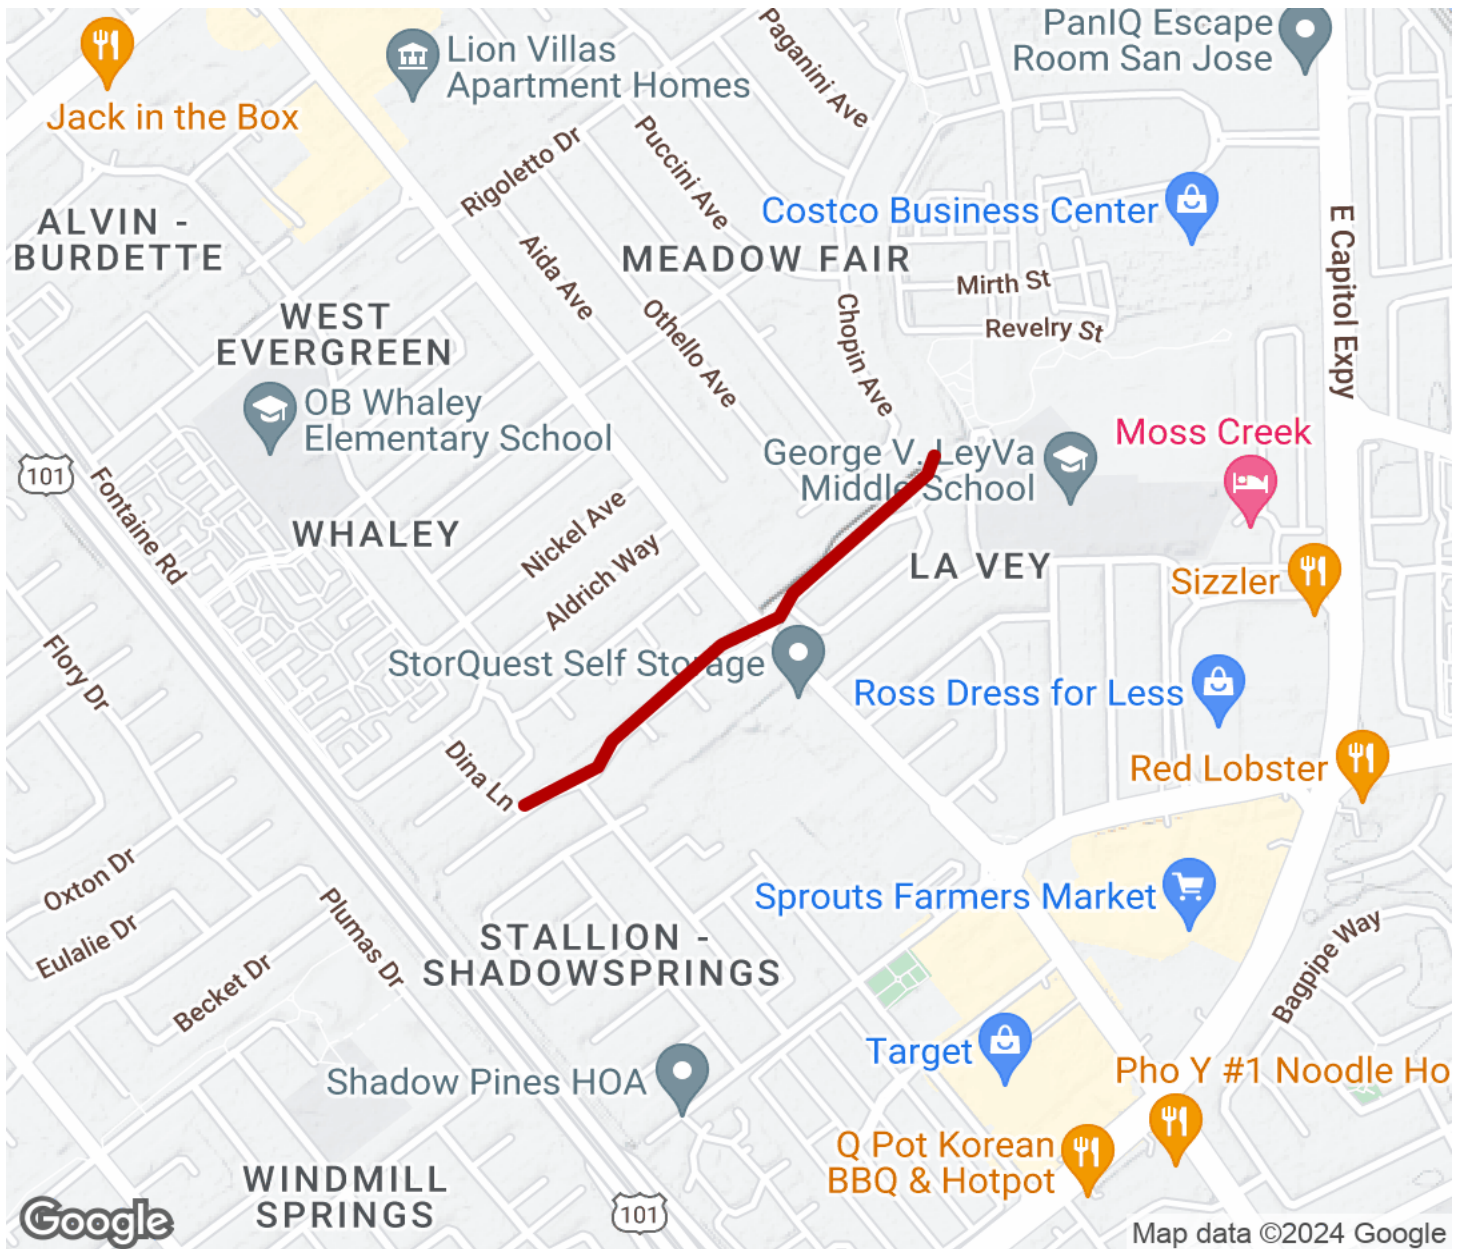

2024

TrailLink Unlimited

Guides

**Barberry  
Walkway**  
*California*

## **Barberry Walkway**

*California*

*The Barberry Walkway runs parallel to Barberry Lane between Corda Drive near Meadowfair Park and Dina Lane. There are plans*

The Barberry Walkway runs parallel to Barberry Lane between Corda Drive near Meadowfair Park and Dina Lane. There are plans to extend the walkway along the outskirts of the park to Quimby Road.

# Barberry Walkway

California

**States:** California

**Counties:** Santa Clara

Length: 0.5miles

**Trail end points:** Corda Drive to Dina Lane

**Trail surfaces:** Concrete

**Trail category:** Greenway/Non-RT

# Barberry Walkway

California

Trailhead

Restroom

Parking

Water Fountain

Tunnel