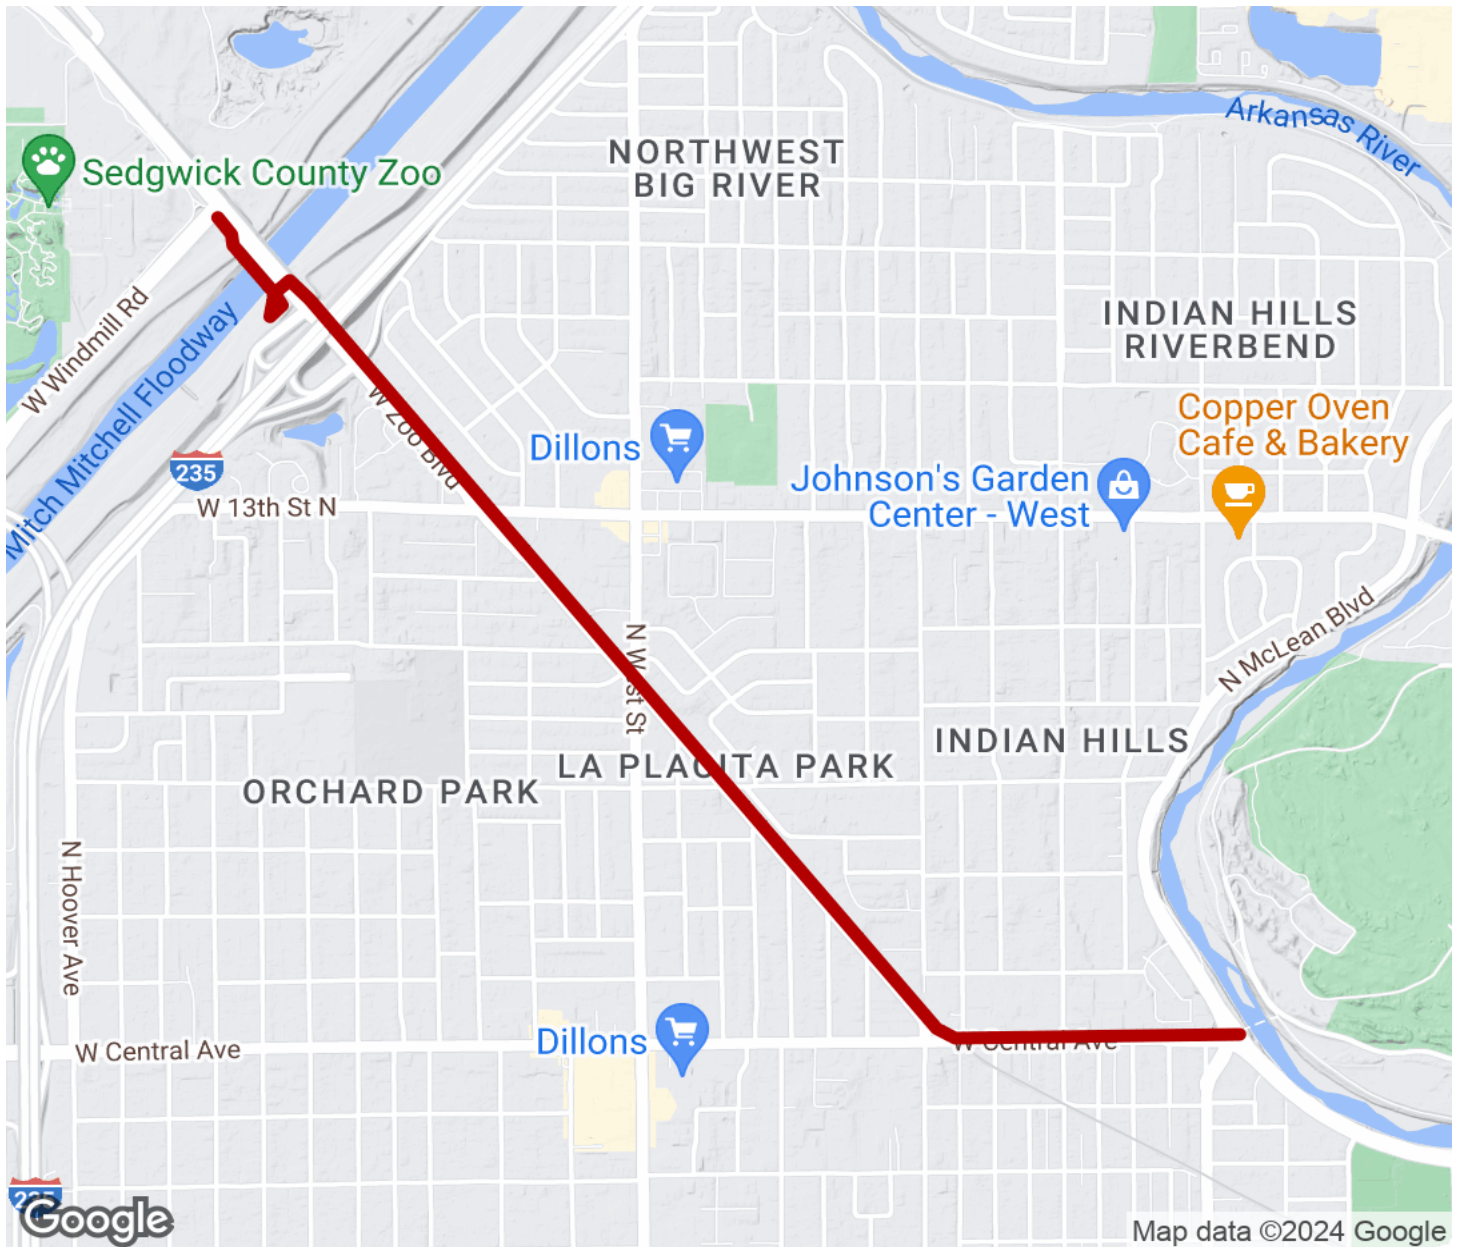

Zoo Boulevard Path

Kansas

Trailhead

Restroom

Parking

Water Fountain

Tunnel

TrailLink
by Rails-to-Trails Conservancy

TrailLink.com