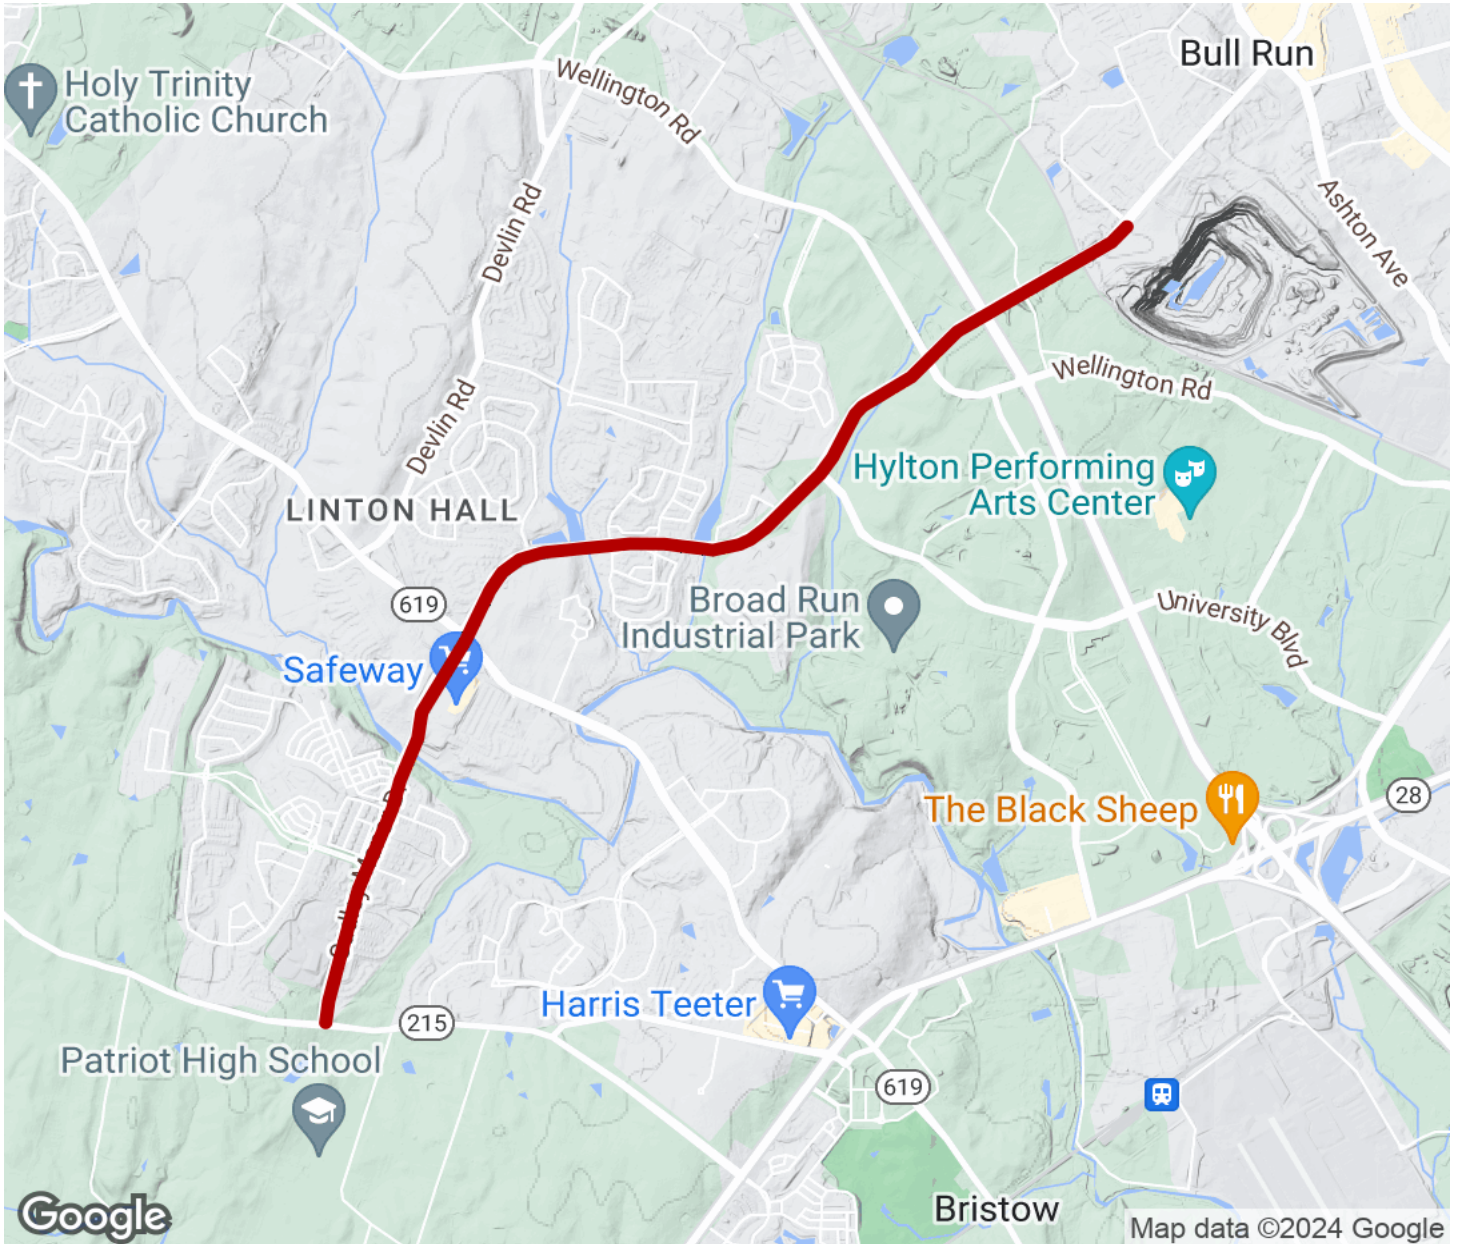

Sudley Manor Drive Trail

Virginia

Trailhead

Restroom

Parking

Water Fountain

Tunnel

TrailLink
by Rails-to-Trails Conservancy

[TrailLink.com](https://www.TrailLink.com)