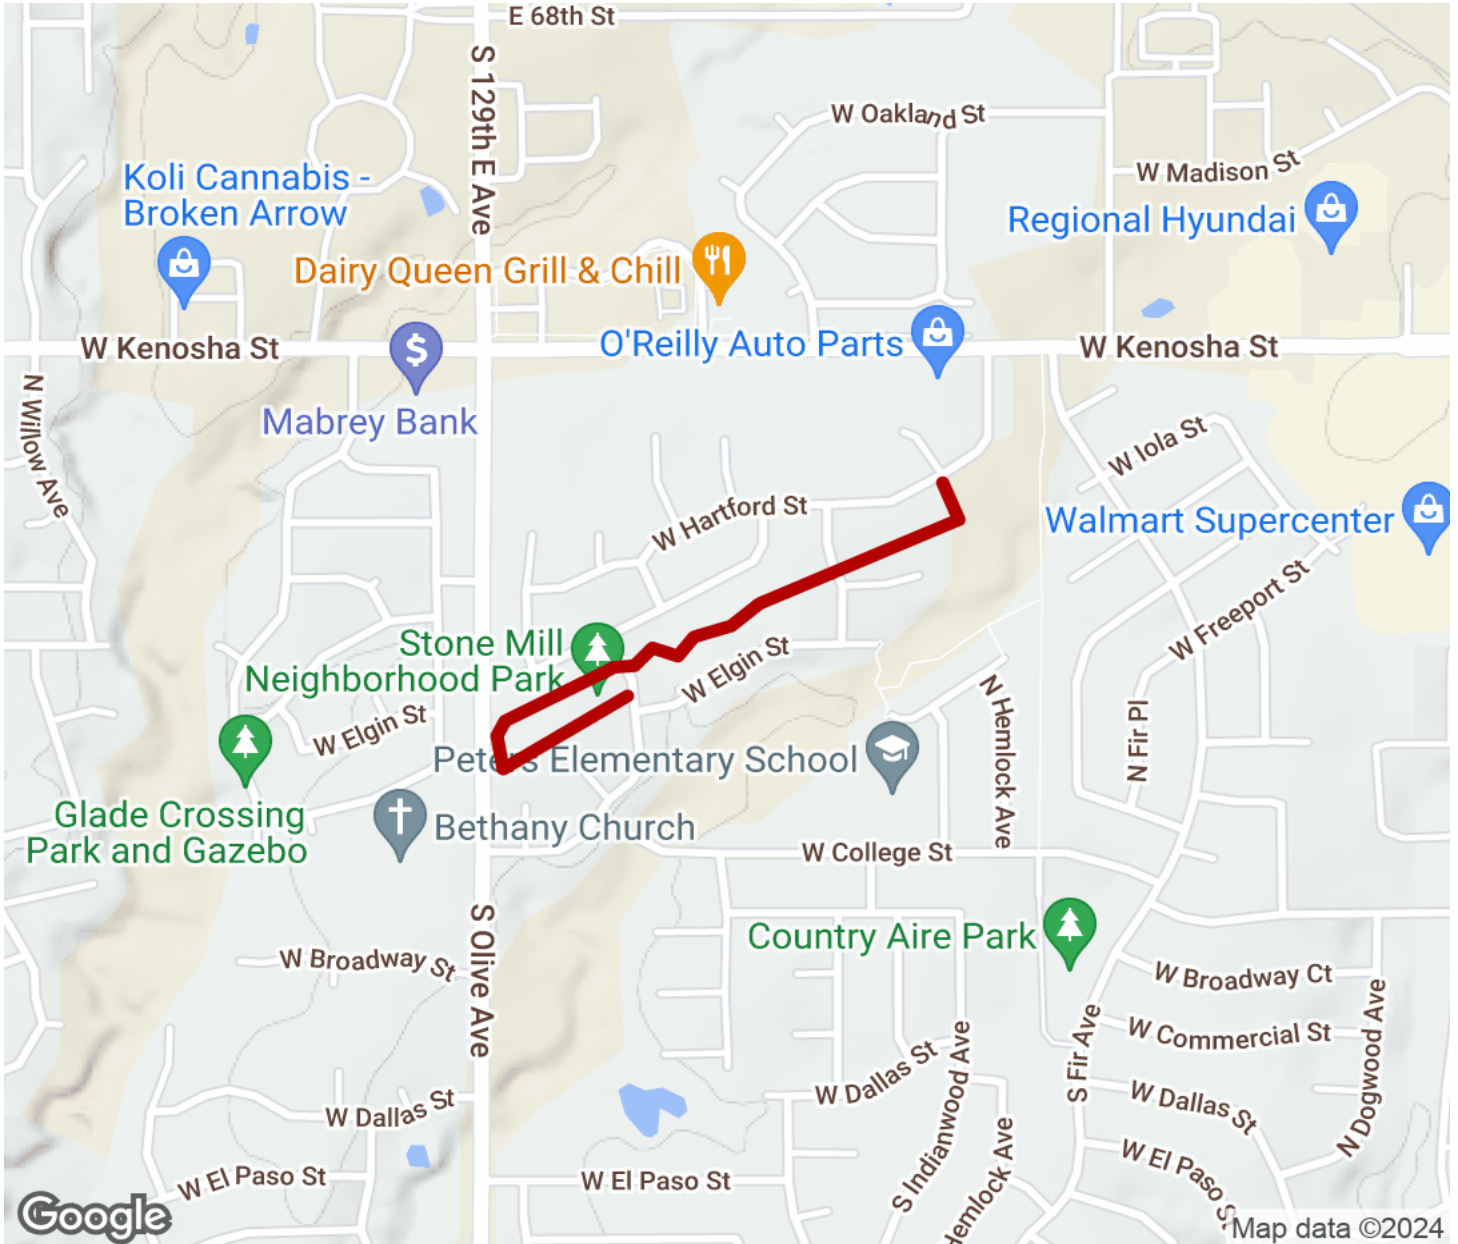

Stone Mill Private Park Trail

Oklahoma

Trailhead

Restroom

Parking

Water Fountain

Tunnel

TrailLink
by Rails-to-Trails Conservancy

TrailLink.com