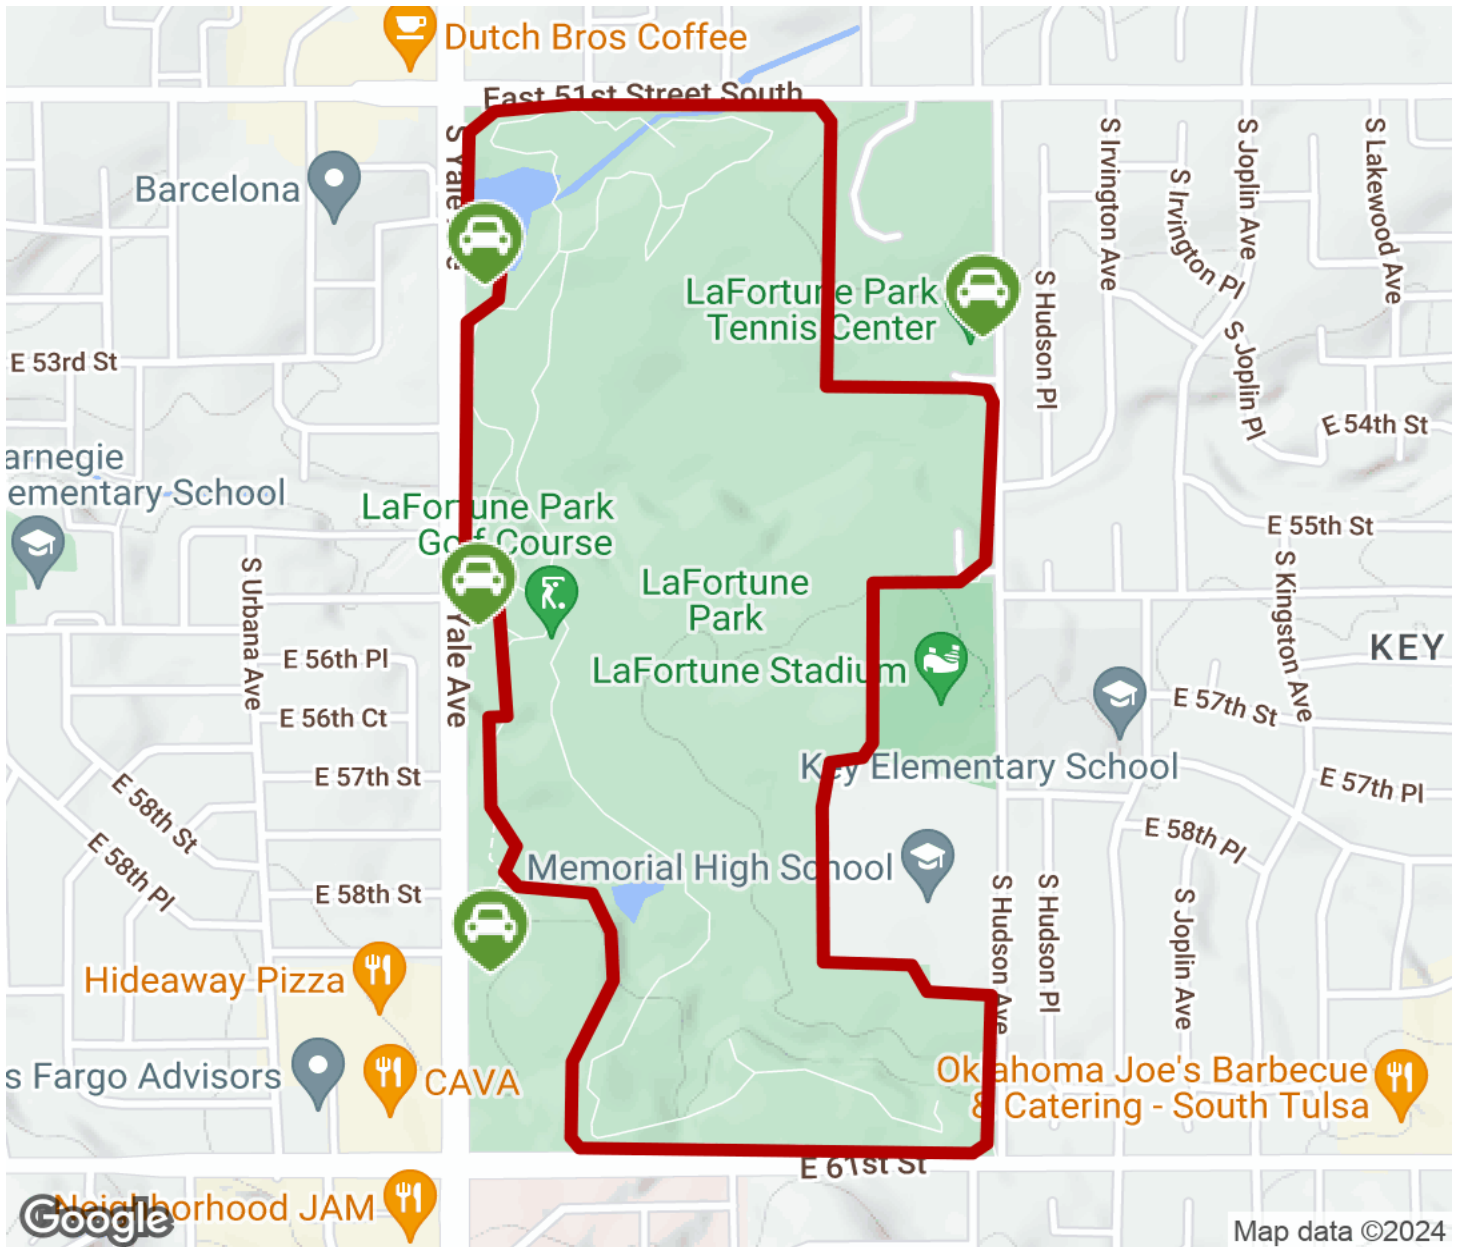

2024

TrailLink Unlimited 

Guides

**LaFortune
Trail**
Oklahoma

LaFortune Trail

Oklahoma

The LaFortune Trail forms a loop around LaFortune Park in the southeastern neighborhoods of Tulsa. The trail includes numerous

The LaFortune Trail forms a loop around LaFortune Park in the southeastern neighborhoods of Tulsa. The trail includes numerous access points as well as connections to the park's recreational facilities, including a golf course, baseball diamonds, tennis courts and the LaFortune Stadium.

LaFortune Trail

Oklahoma

States: Oklahoma

Counties: Tulsa

Length: 3.2miles

Trail end points: LaFortune Park at S. Yale Ave.
to LaFortune Park at S. Hudson Ave.

Trail surfaces: Asphalt,Crushed Stone

Trail category: Greenway/Non-RT

Trail activities: Bike,Walking

Parking & Trail Access

Parking for the LaFortune Trail is available in LaFortune Park. Access the park from either S. Hudson Avenue or S. Yale Avenue.

LaFortune Trail

Oklahoma