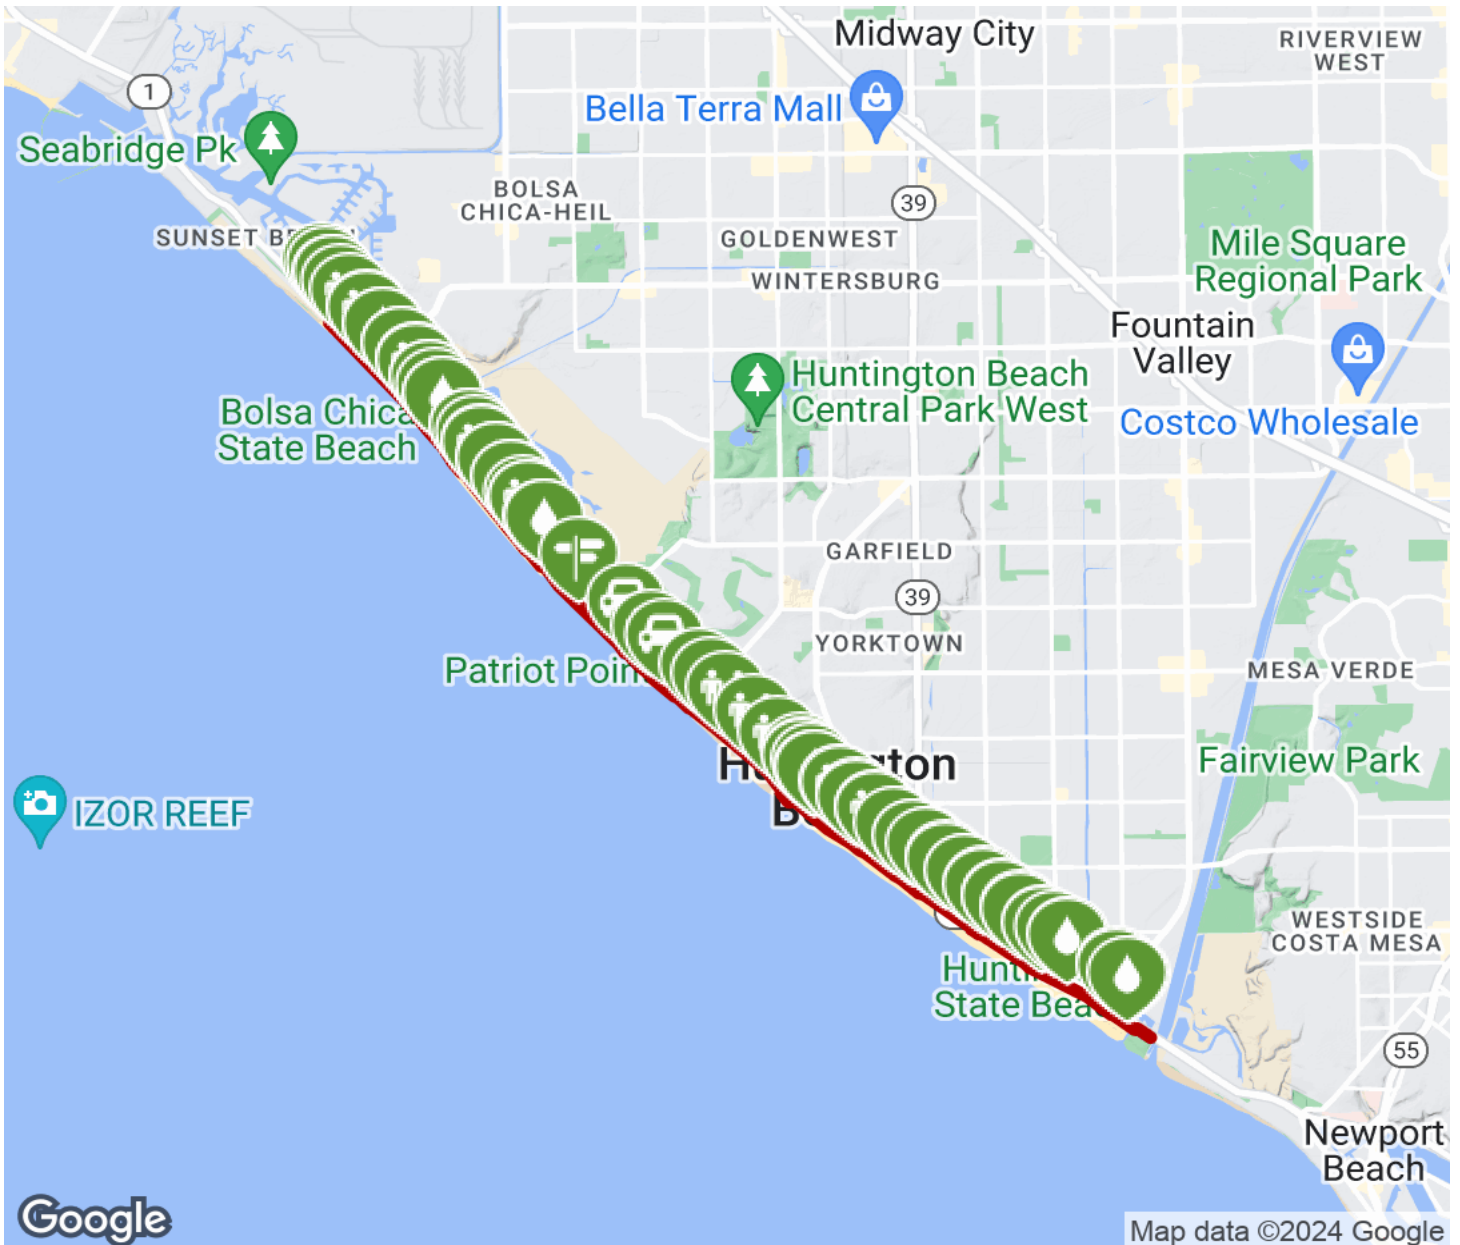

Huntington Beach Bicycle Trail (Coastal Trail)

California

Trailhead

Restroom

Parking

Water Fountain

Tunnel

TrailLink
by Rails-to-Trails Conservancy

TrailLink.com