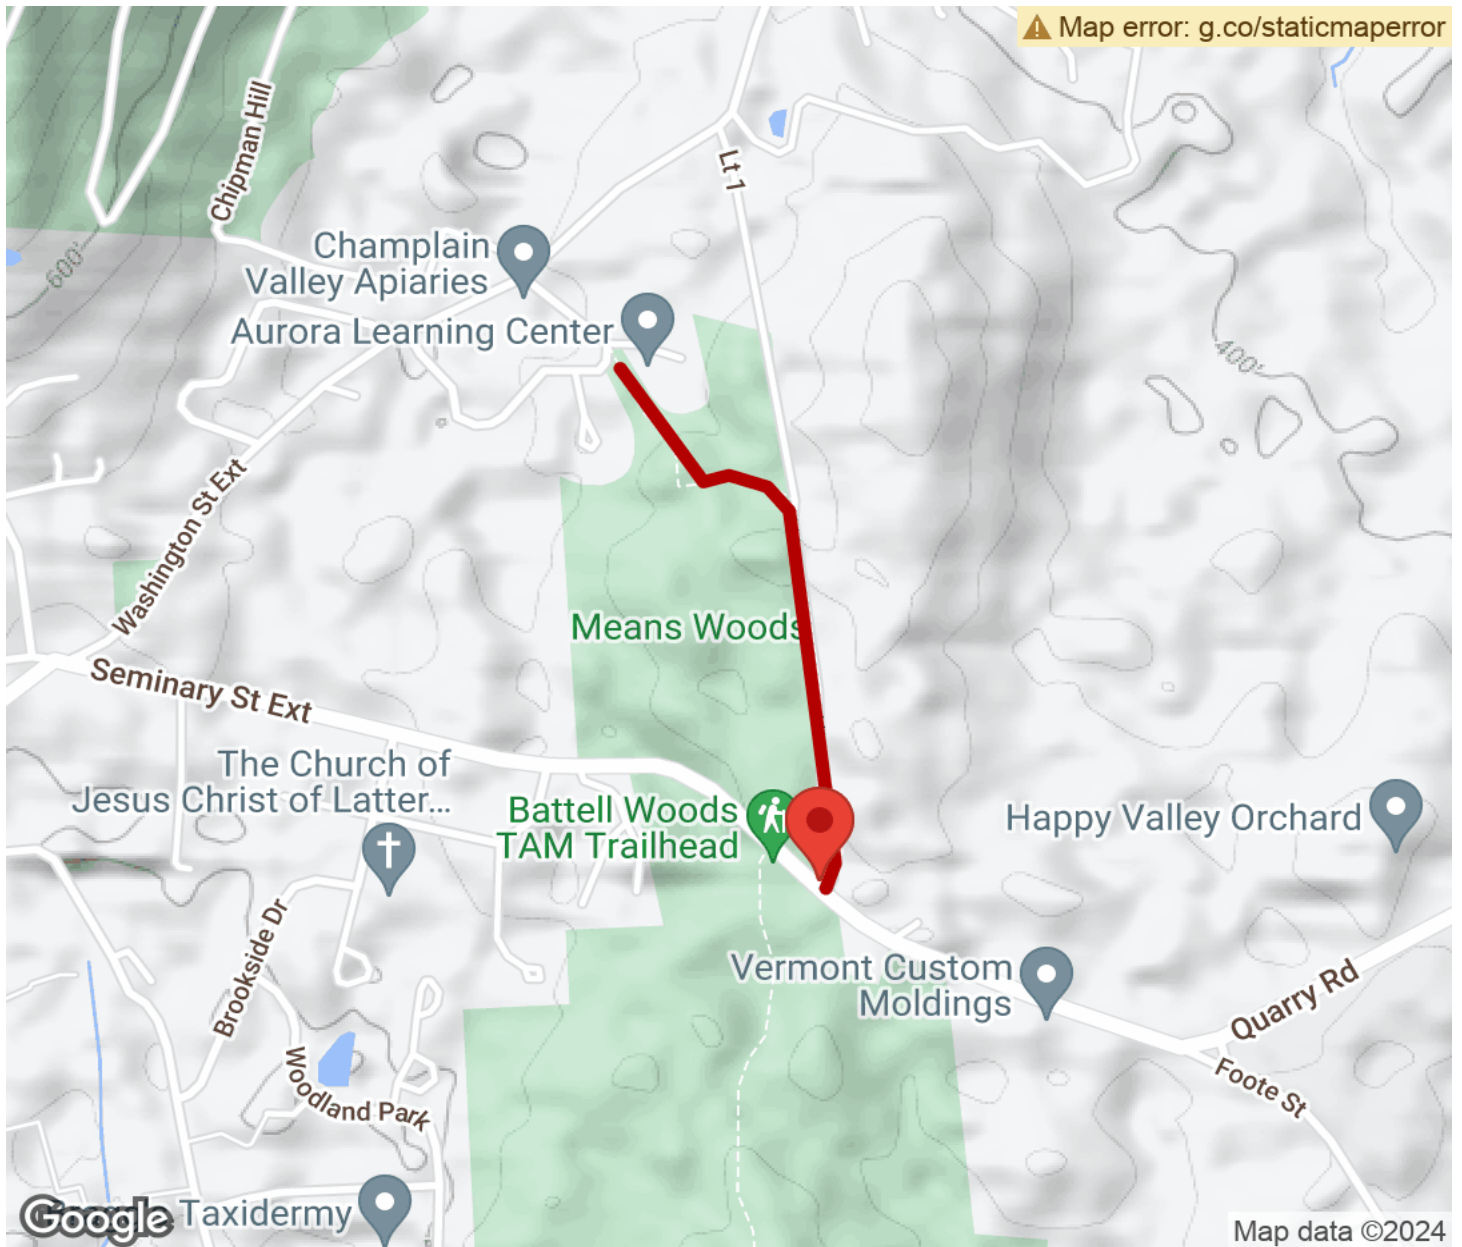

Means Woods Trail

Vermont

Trailhead

Restroom

Parking

Water Fountain

Tunnel

TrailLink
by Rails-to-Trails Conservancy

TrailLink.com