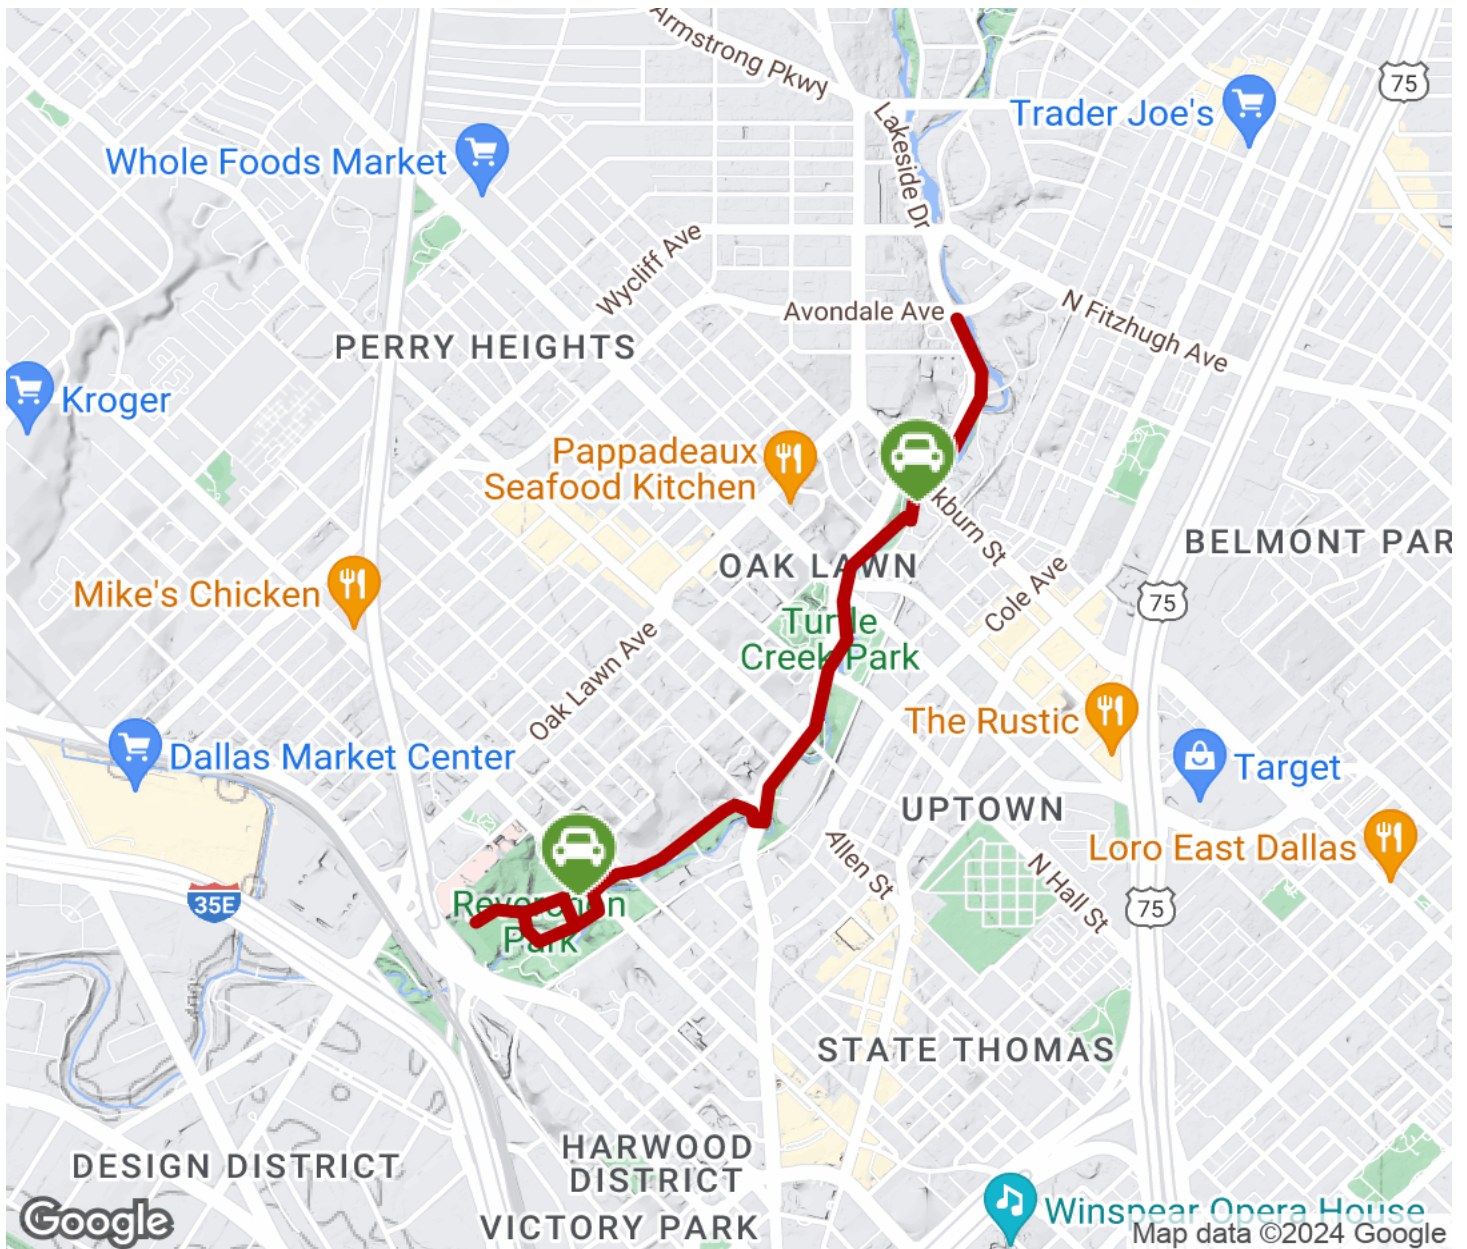

Turtle Creek Trail (TX)

Texas

Trailhead

Restroom

Parking

Water Fountain

Tunnel

TrailLink
by Rails-to-Trails Conservancy

TrailLink.com