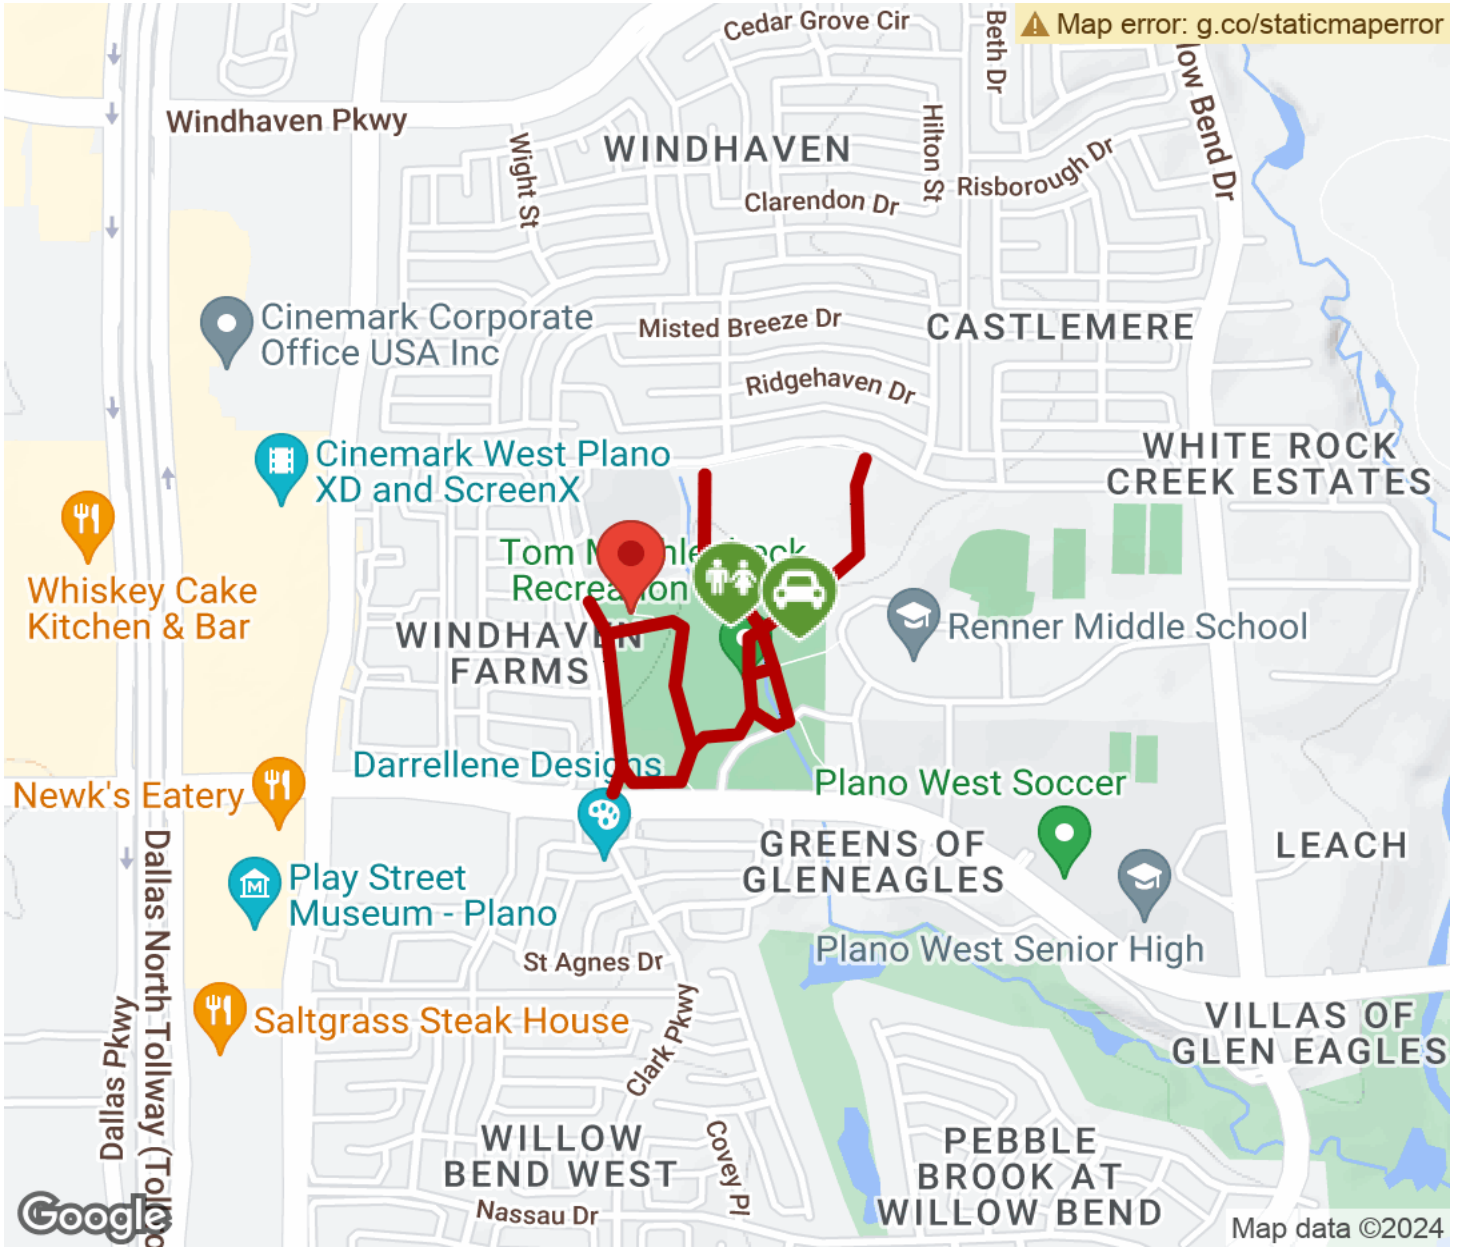

Windhaven Park Trail

Texas

Trailhead

Restroom

Parking

Water Fountain

Tunnel

TrailLink

by Rails-to-Trails Conservancy

[TrailLink.com](https://www.TrailLink.com)