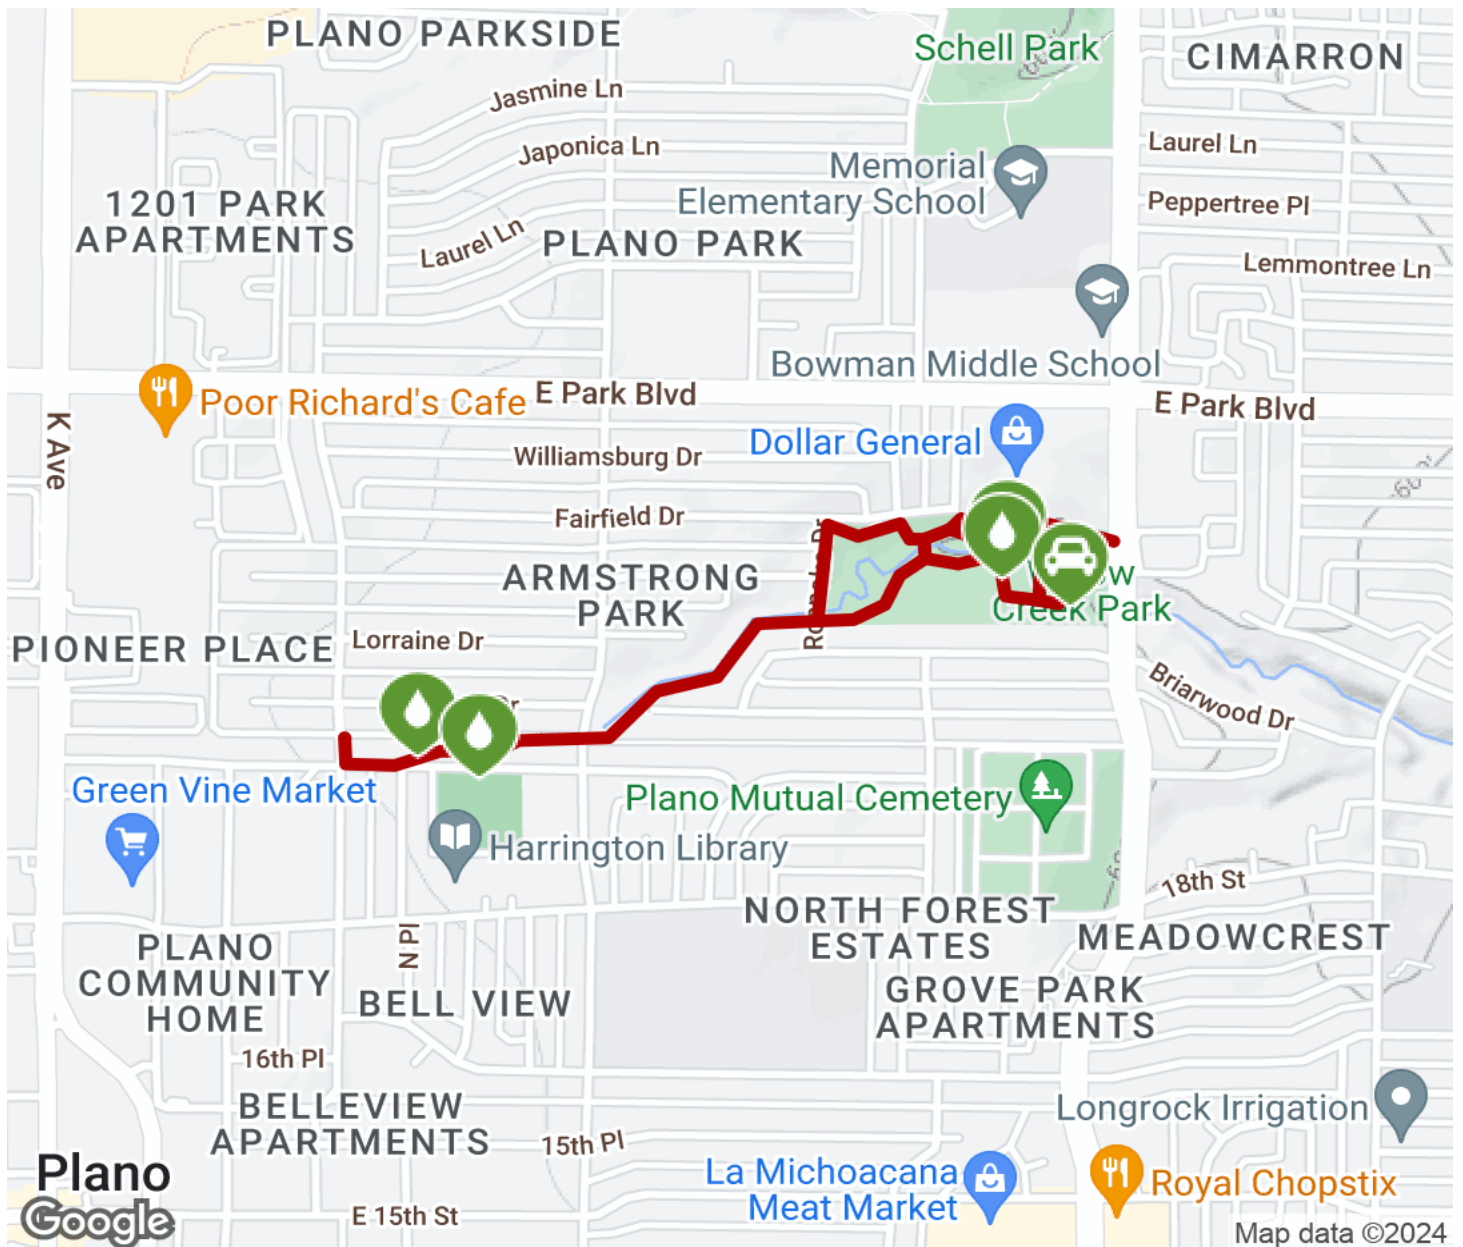

2024

TrailLink Unlimited

Guides

Willow Creek Trail (TX)

Texas

Willow Creek Trail (TX)

Texas

The Willow Creek Trail is a part of the City of Plano trail system. This short trail system consists of 1.3 miles of loops and spurs within

The Willow Creek Trail is a part of the City of Plano trail system. This short trail system consists of 1.3 miles of loops and spurs within Willow Creek Park in the eastern part of the City of Plano. The trail runs from Jupiter Rd. to Ave N and connects to Mendenhall Elementary School, McCreary Sports Field, and Harrington Library.

Willow Creek Trail (TX)

Texas

States: Texas

Counties: Collin

Length: 1.3miles

Trail end points: Willow Creek Park, Plano to
Ave. N, Plano

Trail surfaces: Concrete

Trail category: Greenway/Non-RT

Trail activities: Bike, Inline
Skating, Wheelchair Accessible, Walking

Parking & Trail Access

Willow Creek Trail (TX)

Texas

Trailhead

Restroom

Parking

Water Fountain