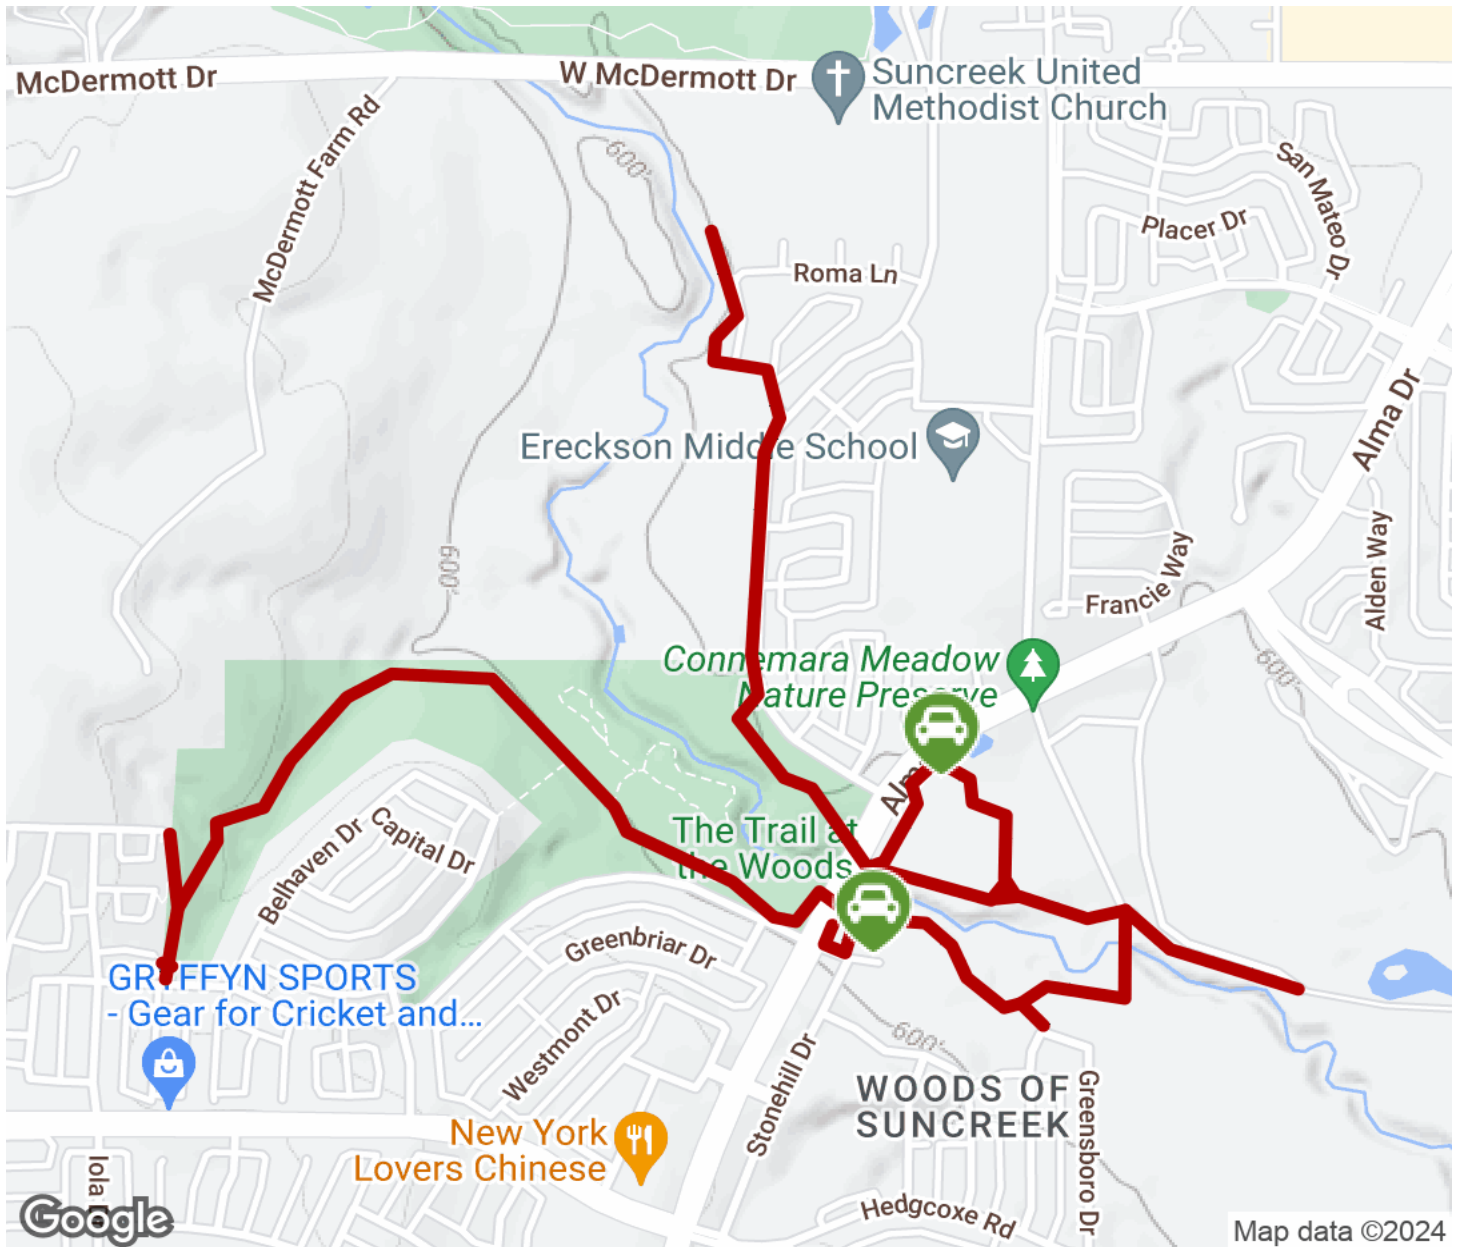

2024

TrailLink Unlimited

Guides

**Suncreek
Trail**
Texas

Suncreek Trail

Texas

The Suncreek Trail is a part of the City of Plano trail system. This neighborhood trail extends from Alma Drive to north to Roma

The Suncreek Trail is a part of the City of Plano trail system. This neighborhood trail extends from Alma Drive to north to Roma Lane, and west to Rollins Drive in the northeast part of the city. The trail is lined with trees.

Suncreek Trail

Texas

States: Texas

Counties: Collin

Length: 3miles

Trail end points: Alma Drive to Rolings Drive &
Roma Court

Trail surfaces: Concrete

Trail category: Greenway/Non-RT

SunCreek Trail

Texas

- Trailhead
- Restroom
- Parking
- Water Fountain
- Tunnel