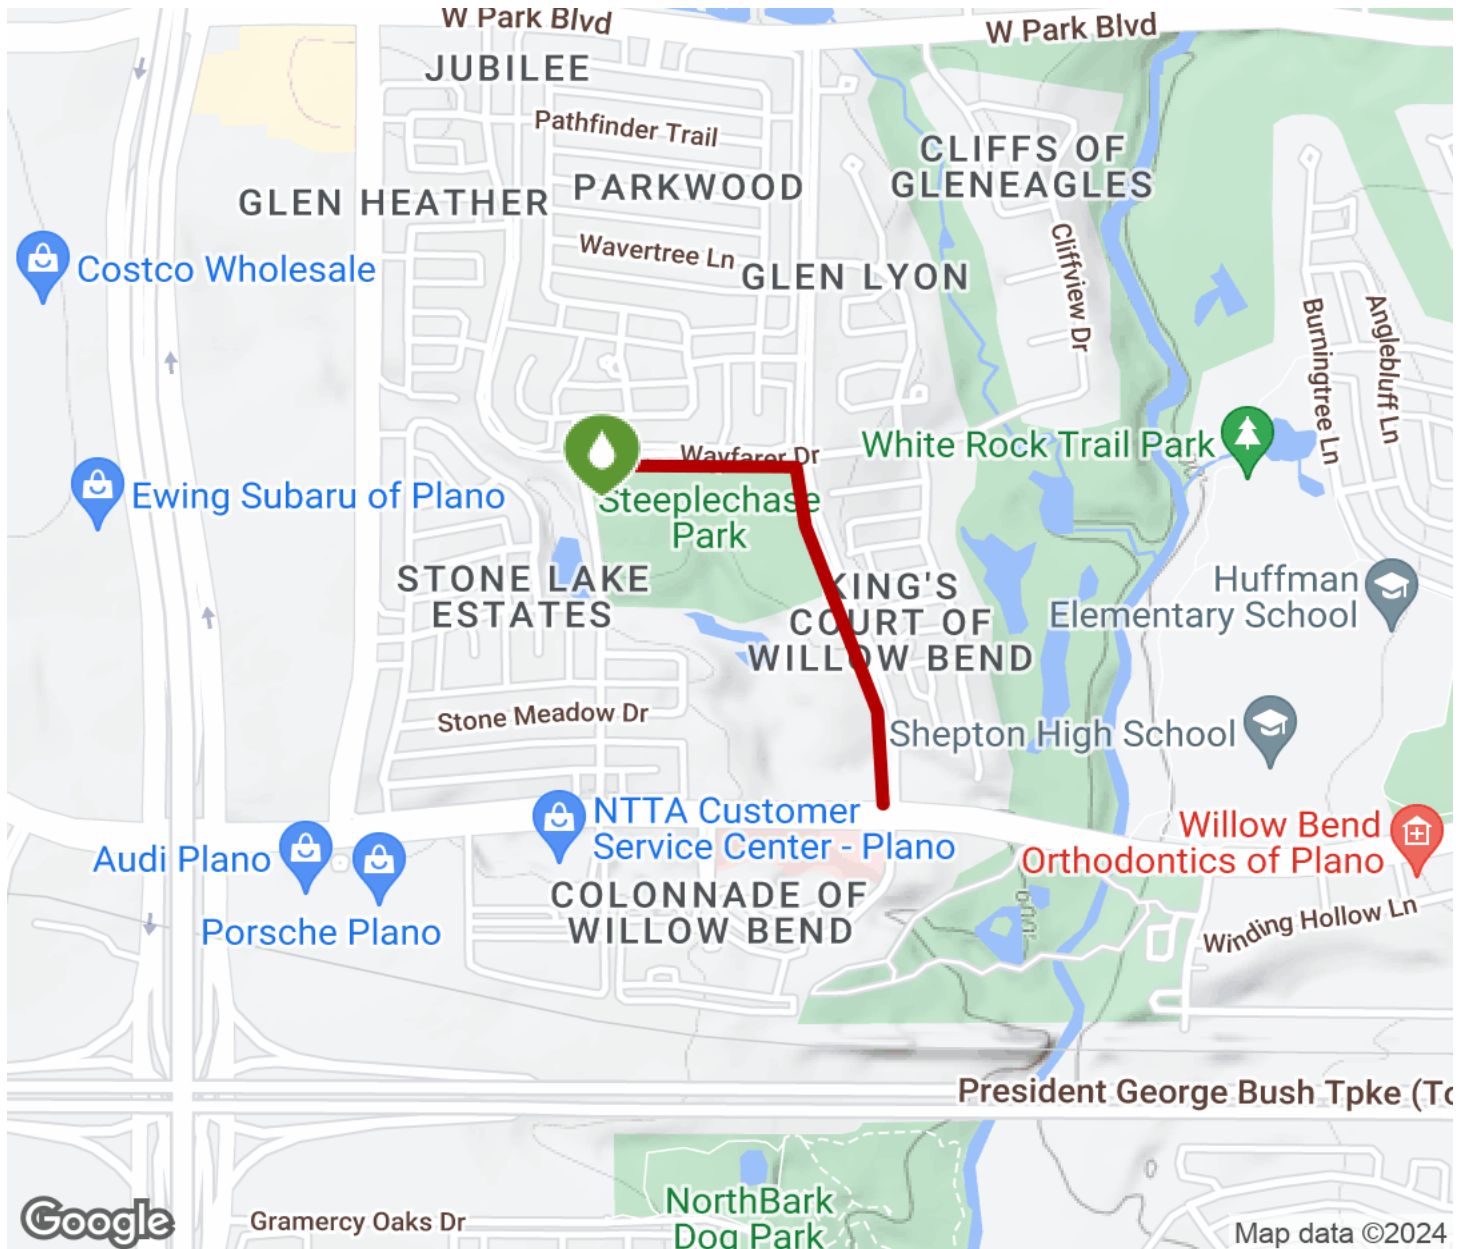

Steeplechase Park Trail

Texas

Trailhead

Restroom

Parking

Water Fountain

Tunnel

TrailLink
by Rails-to-Trails Conservancy

TrailLink.com