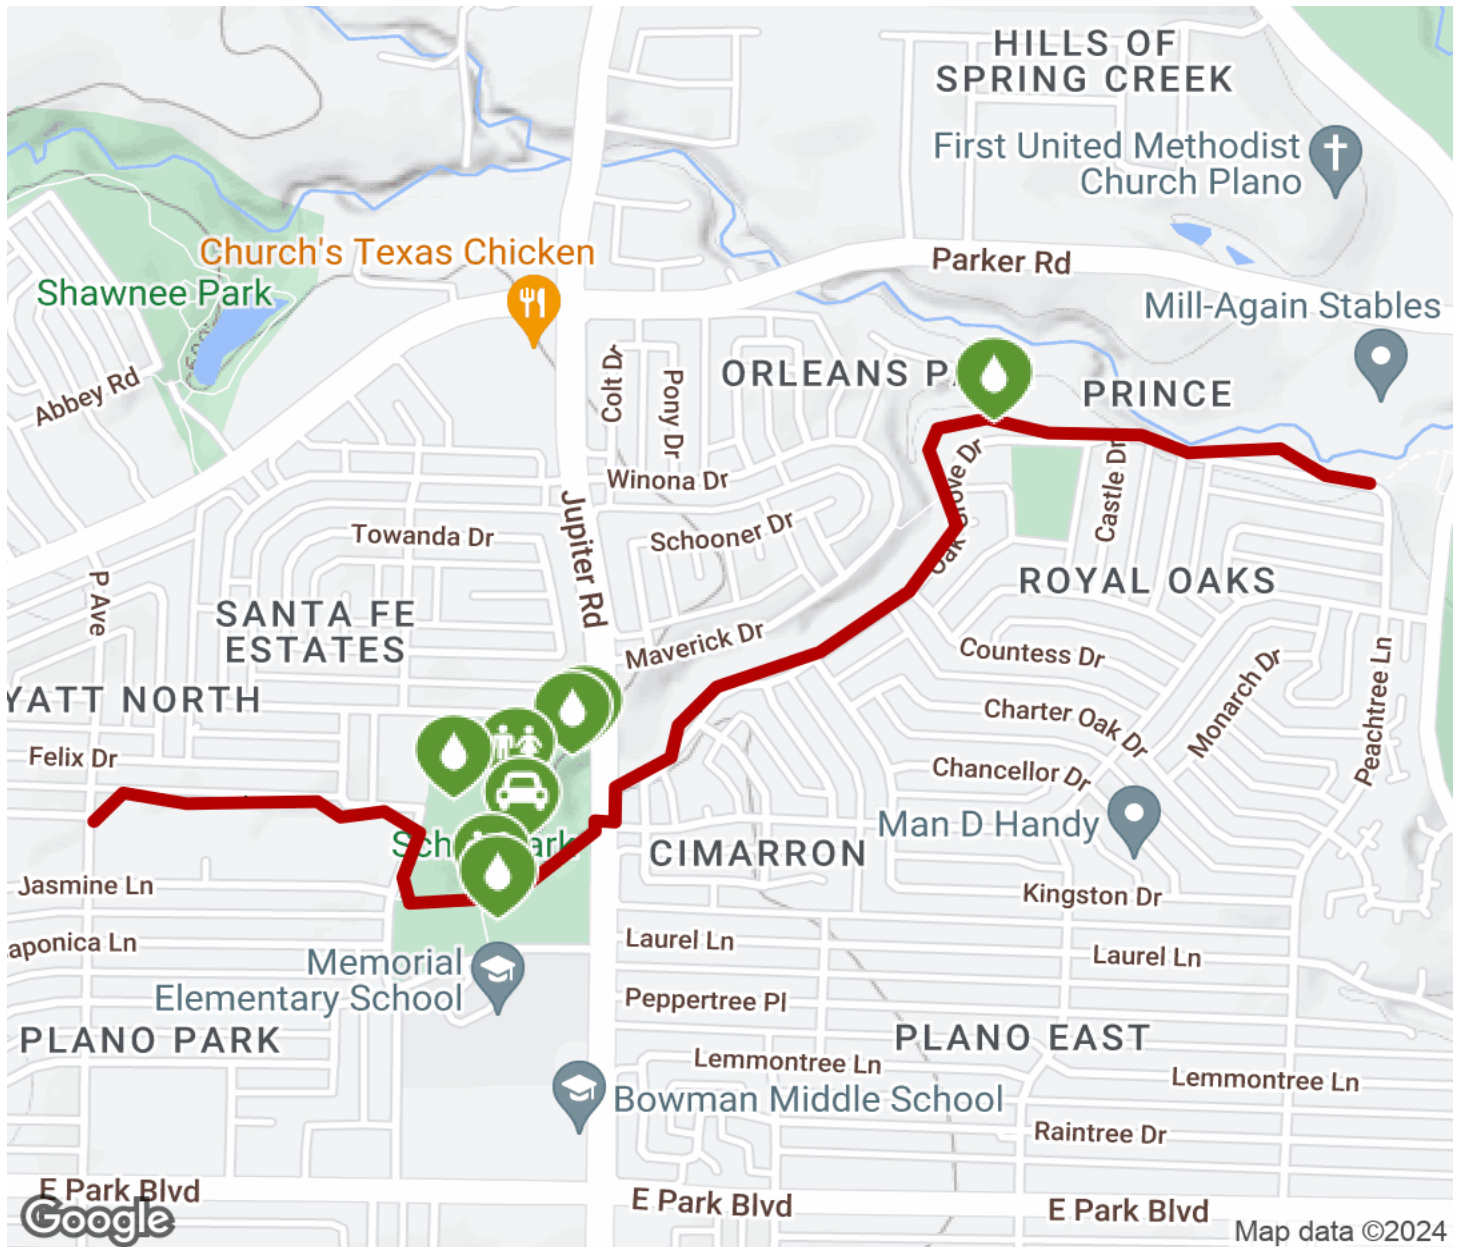

Santa Fe Trail (Plano)

Texas

Trailhead

Restroom

Parking

Water Fountain

Tunnel

TrailLink
by Rails-to-Trails Conservancy

TrailLink.com