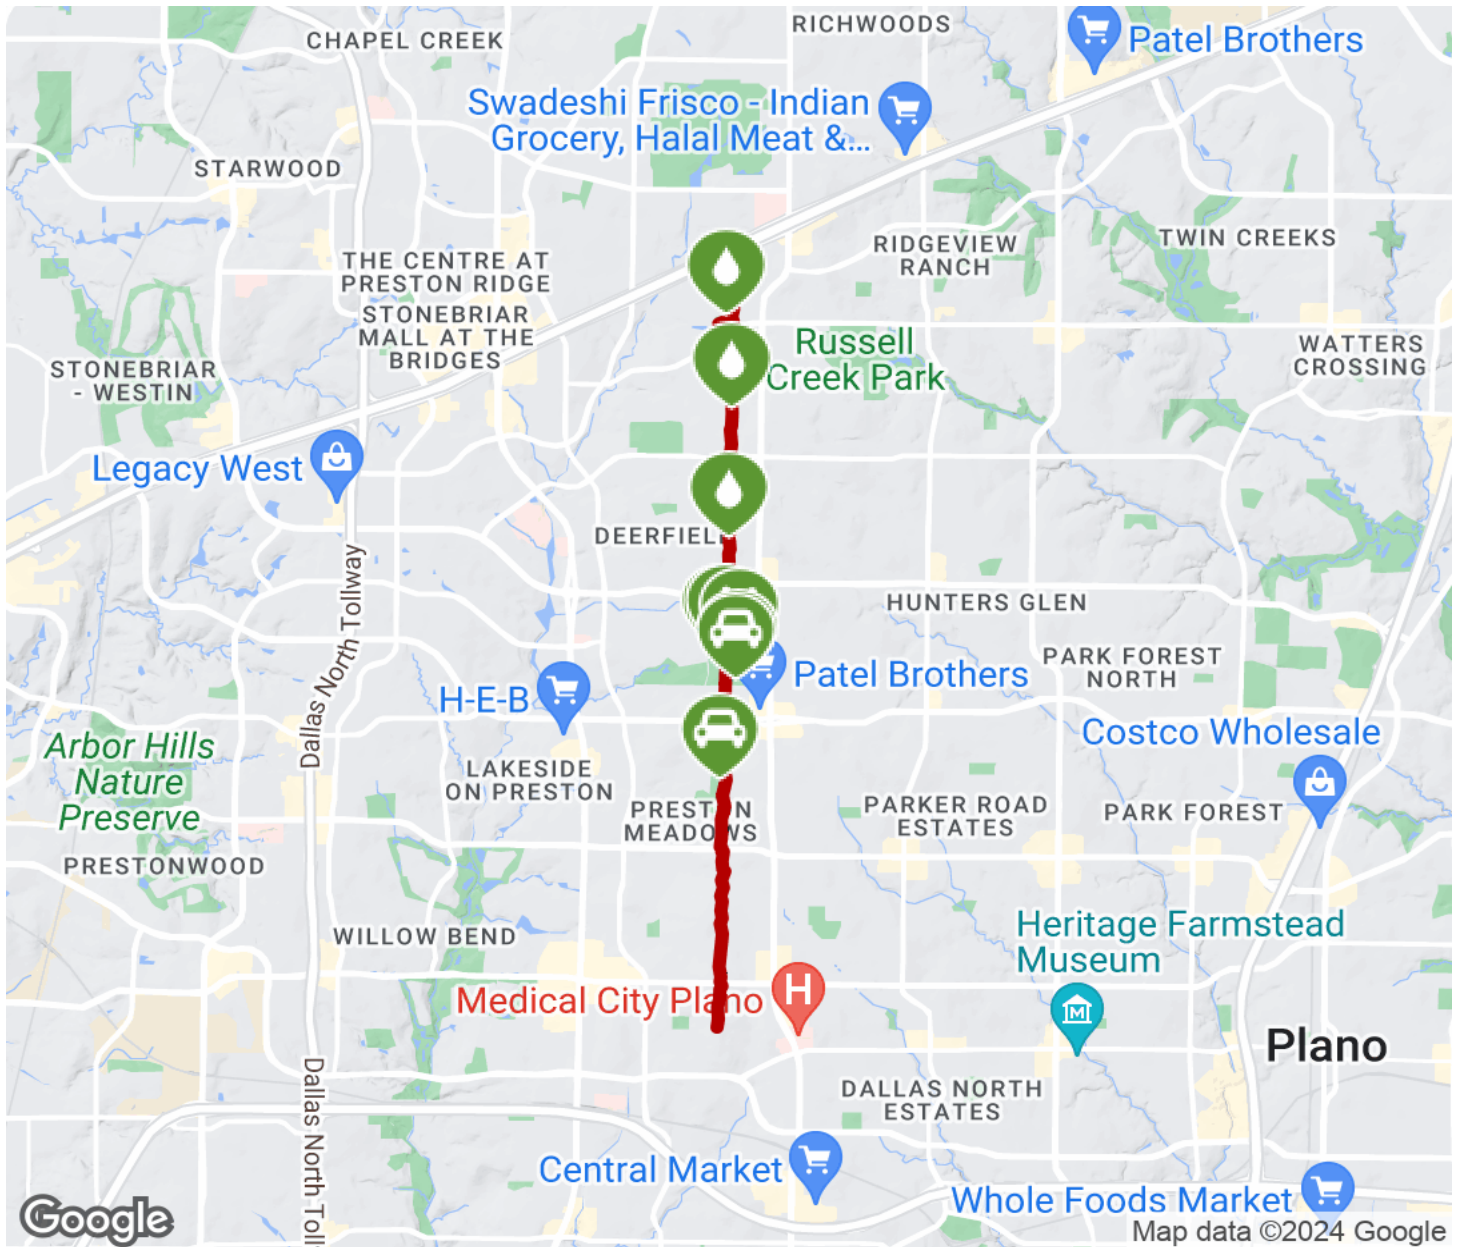

Preston Ridge Trail

Texas

Trailhead

Restroom

Parking

Water Fountain

Tunnel

TrailLink
by Rails-to-Trails Conservancy

TrailLink.com