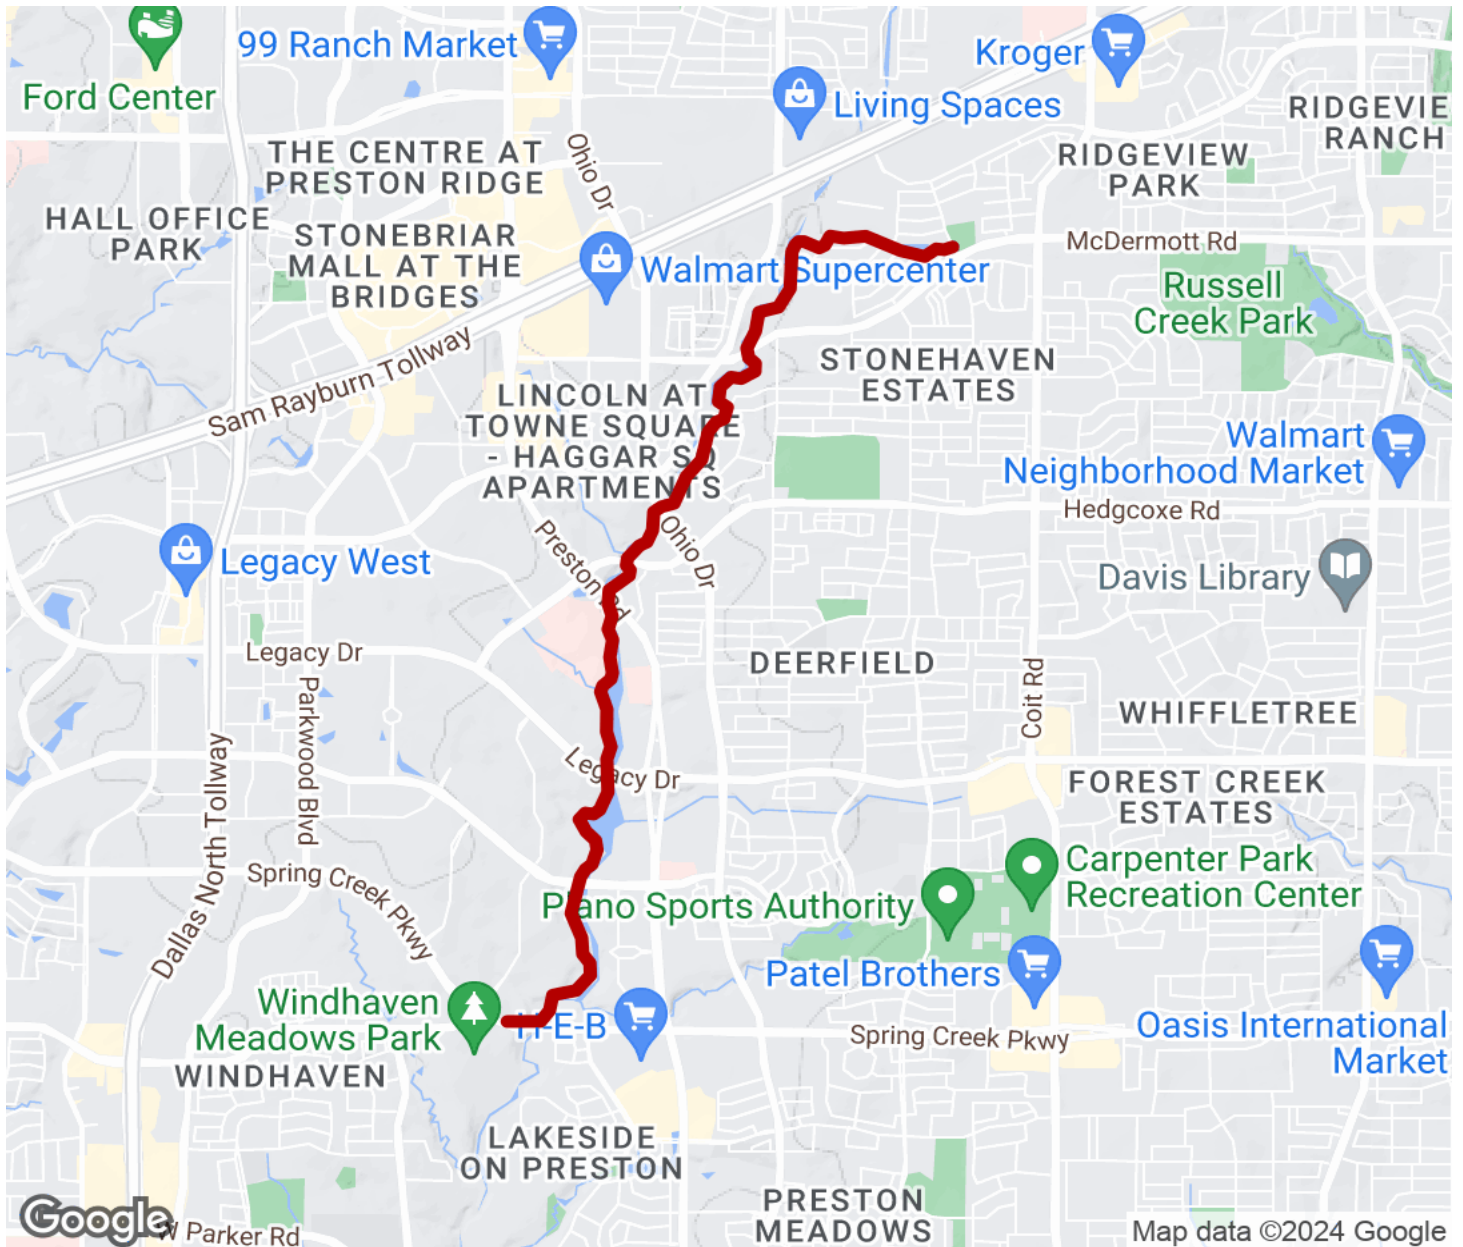

Legacy Trail (TX)

Texas

Trailhead

Restroom

Parking

Water Fountain

Tunnel

TrailLink

by Rails-to-Trails Conservancy

[TrailLink.com](https://www.TrailLink.com)