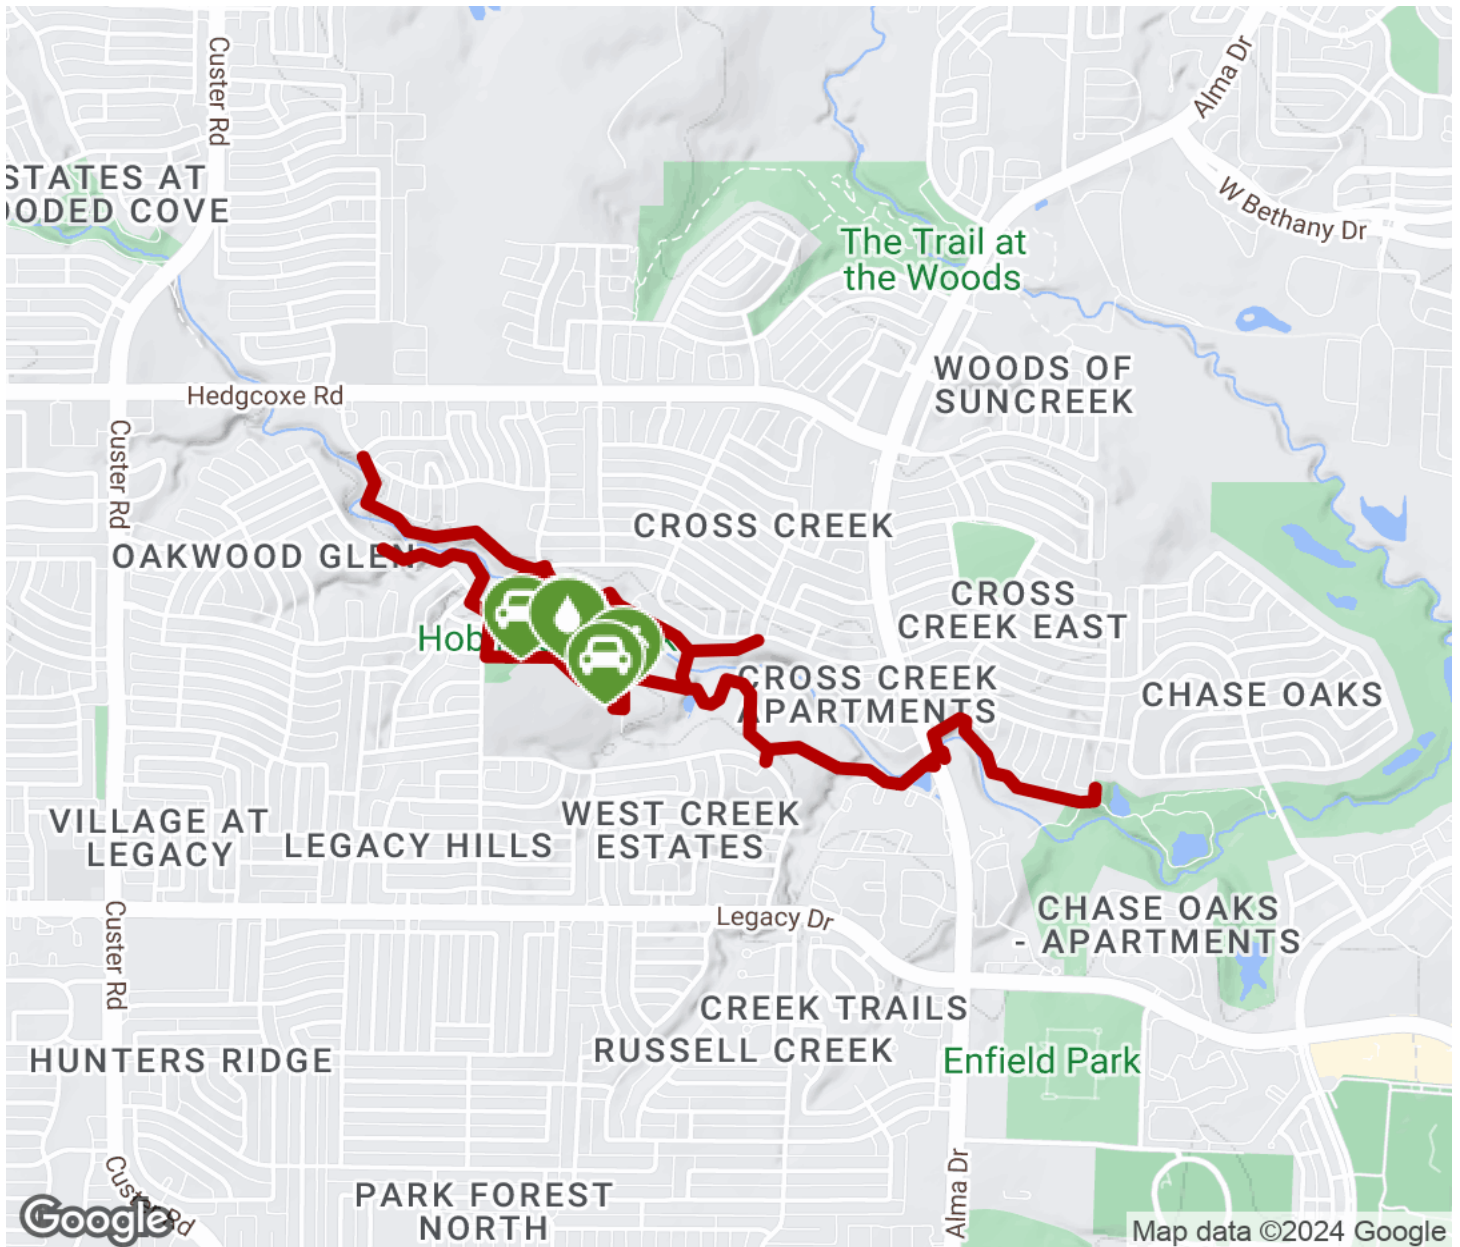

Hoblitzelle Park Trail

Texas

Trailhead

Restroom

Parking

Water Fountain

Tunnel

TrailLink
by Rails-to-Trails Conservancy

TrailLink.com