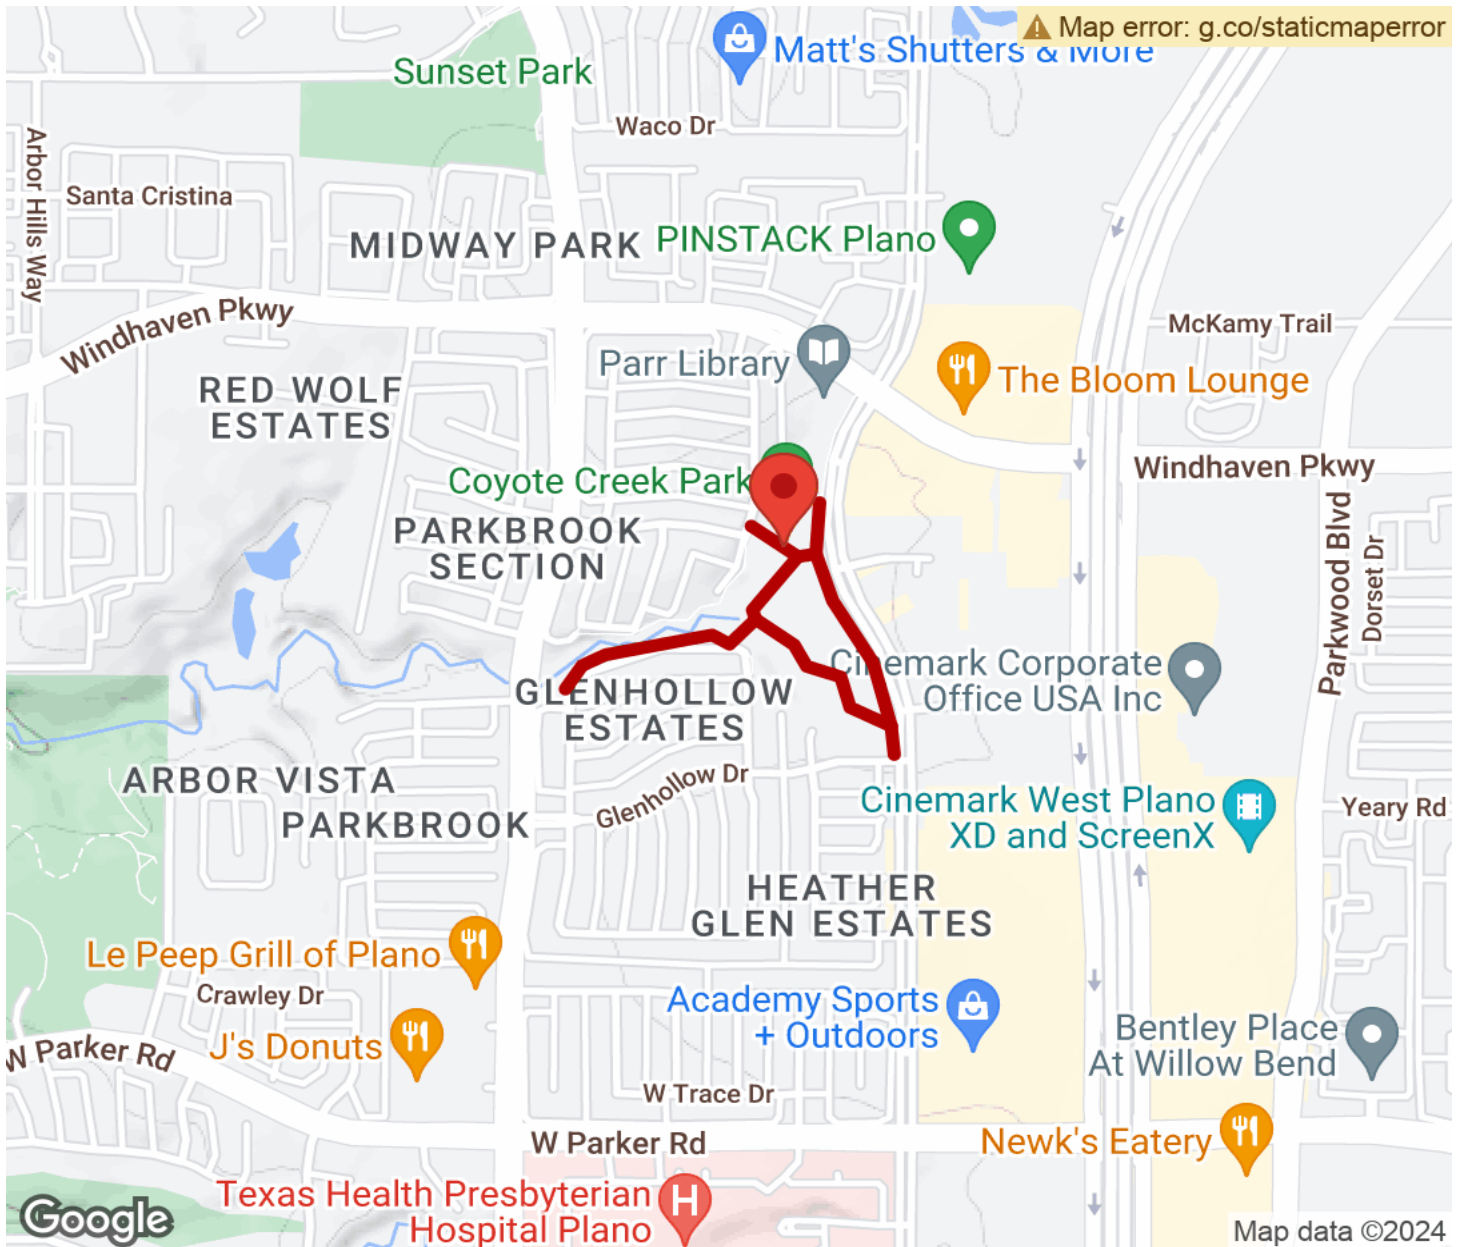

Coyote Creek Park Trail

Texas

Trailhead

Restroom

Parking

Water Fountain

Tunnel

TrailLink
by Rails-to-Trails Conservancy

TrailLink.com