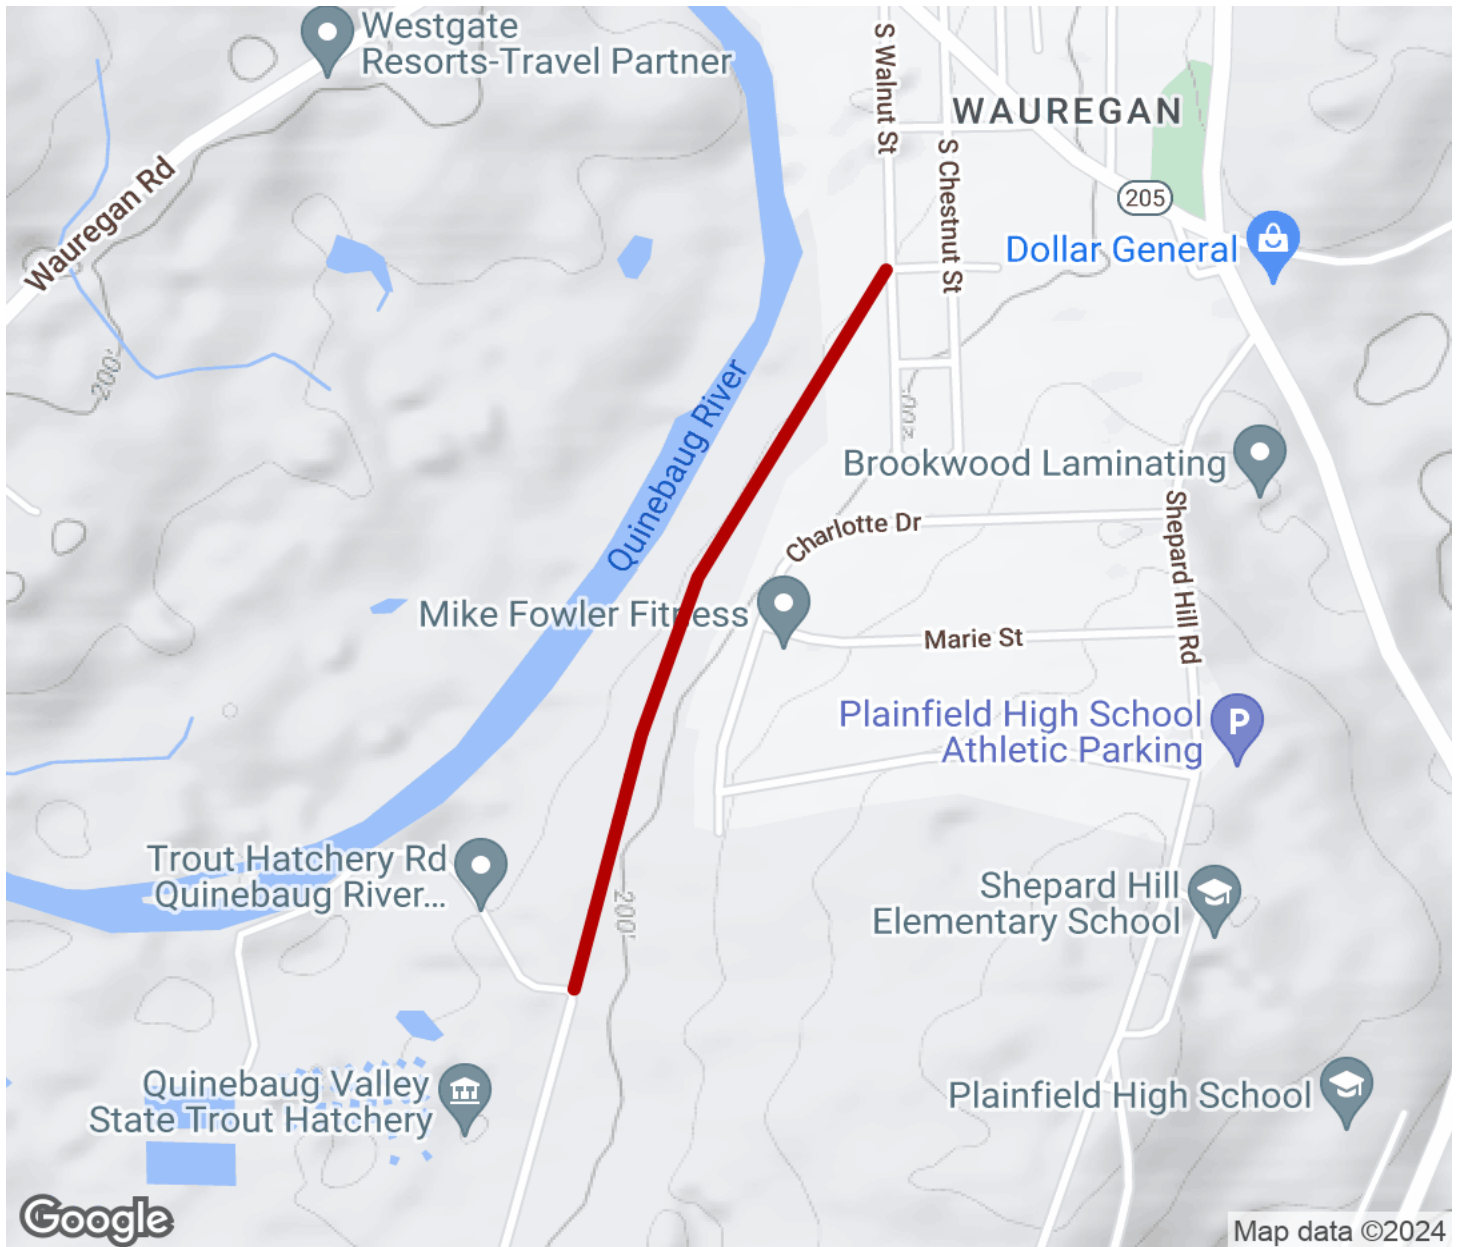

2024

TrailLink Unlimited

Guides

**Trolley Trail
(CT)**
Connecticut

Trolley Trail (CT)

Connecticut

The Trolley Trail runs through Plainfield and is a key link the East Coast Greenway. Plans are to use this trail as a link between the

The Trolley Trail runs through Plainfield and is a key link the East Coast Greenway. Plans are to use this trail as a link between the [Moosup Valley State Park Trail](#) and the [Airline State Park Trail](#).

Trolley Trail (CT)

Connecticut

States: Connecticut

Counties: Windham

Length: 0.75miles

Trail end points: Plainfield to Plainfield

Trail surfaces: Asphalt

Trail category: Rail-Trail

Trail activities: Bike, Walking, Cross Country
Skiing

Parking & Trail Access

Trolley Trail (CT)

Connecticut

Trailhead

Restroom

Parking

Water Fountain