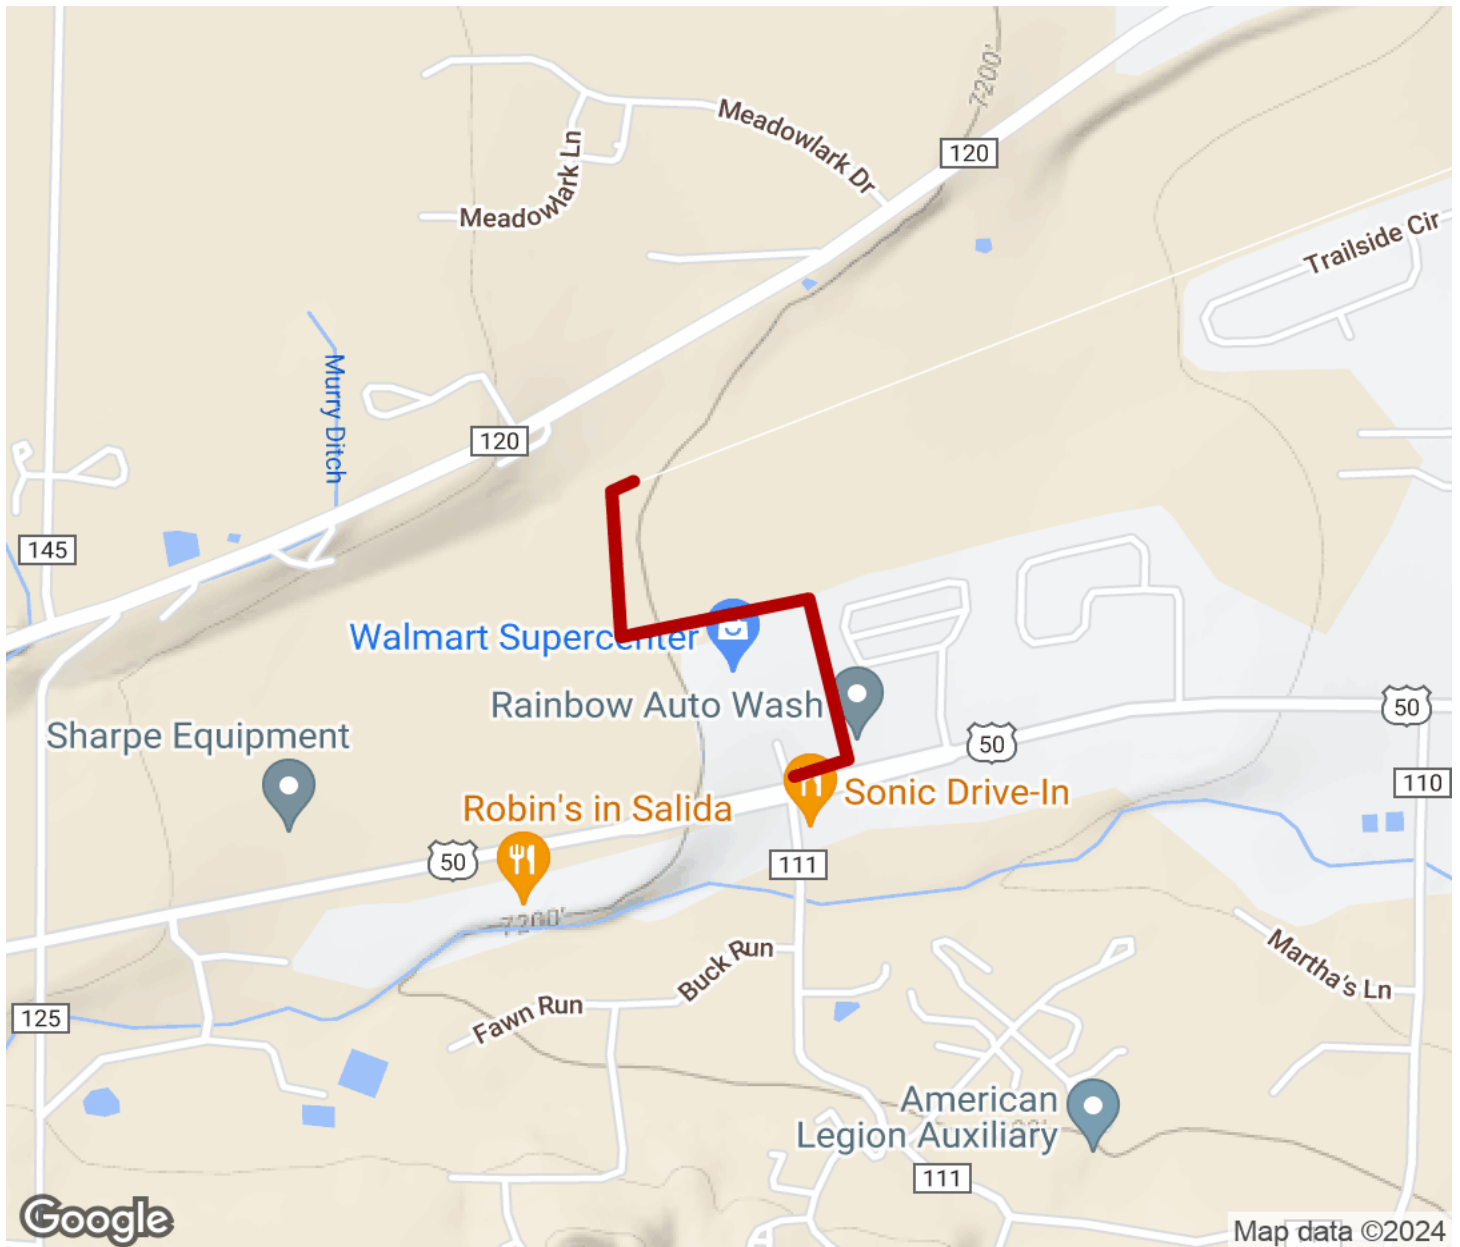

Milk Run Trail

Colorado

Trailhead

Restroom

Parking

Water Fountain

Tunnel

TrailLink
by Rails-to-Trails Conservancy

TrailLink.com