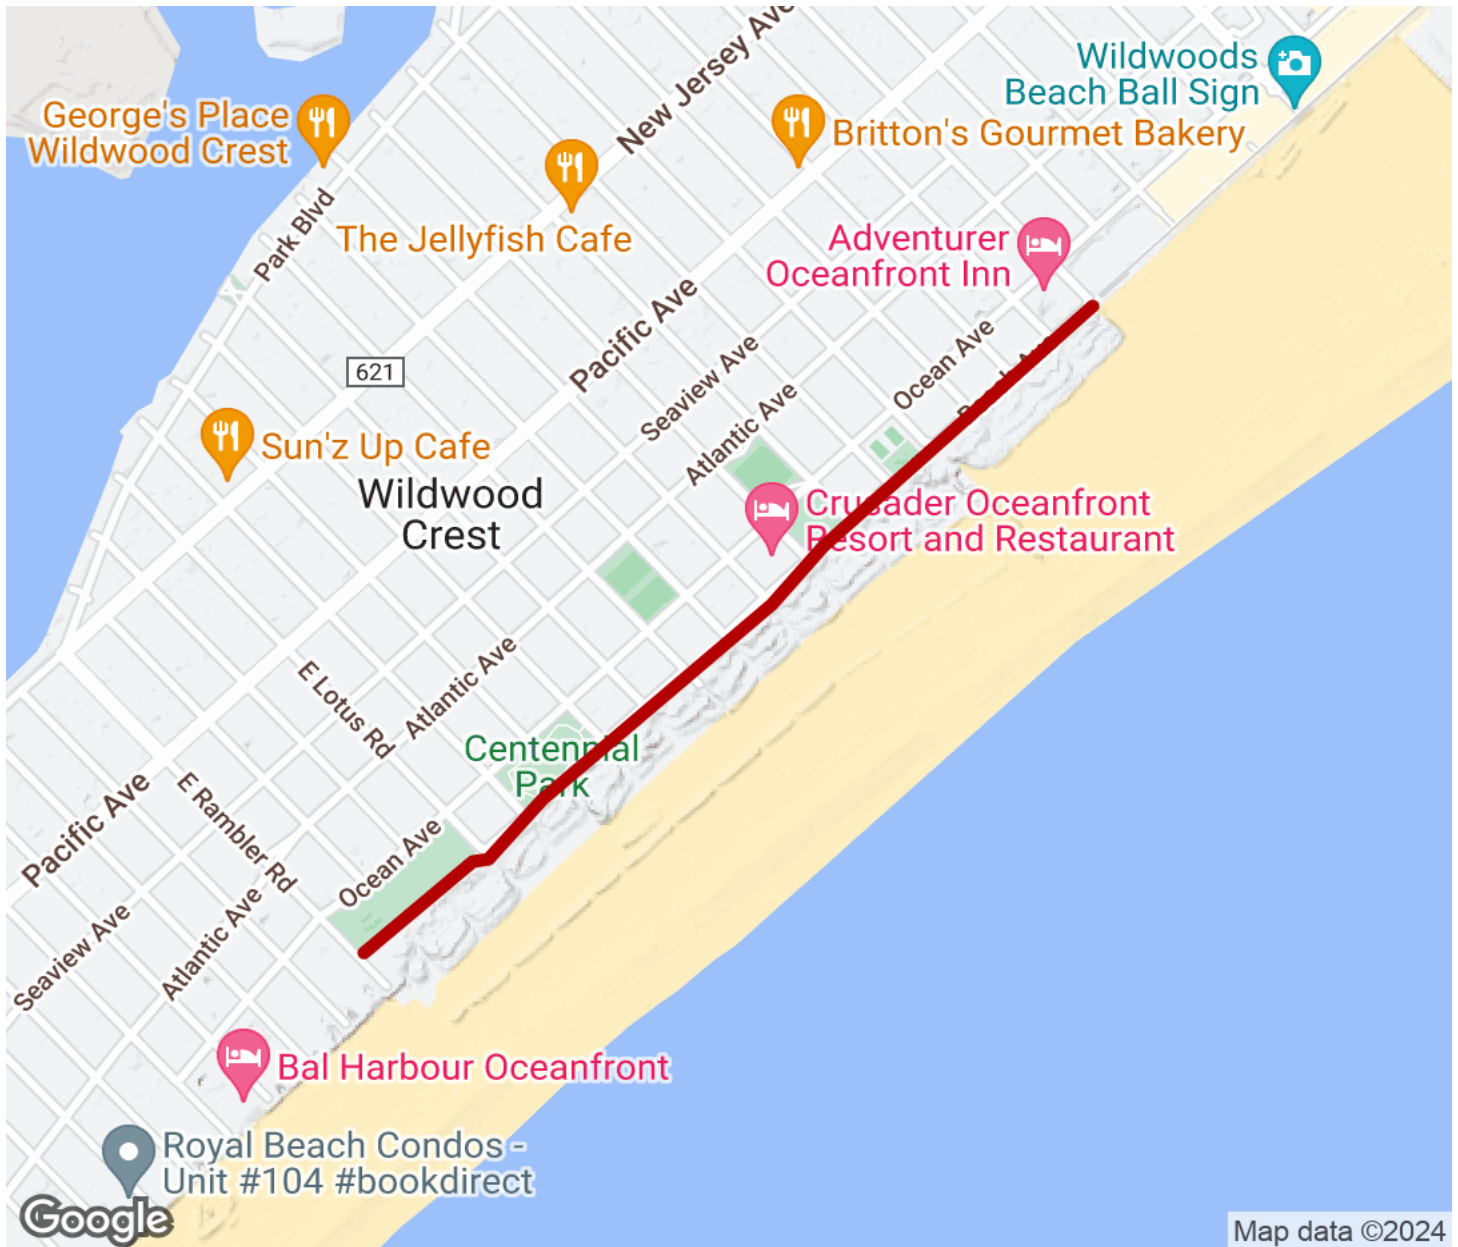

Wildwood Crest Bike Path

New Jersey

Trailhead

Restroom

Parking

Water Fountain

Tunnel

TrailLink
by Rails-to-Trails Conservancy

TrailLink.com