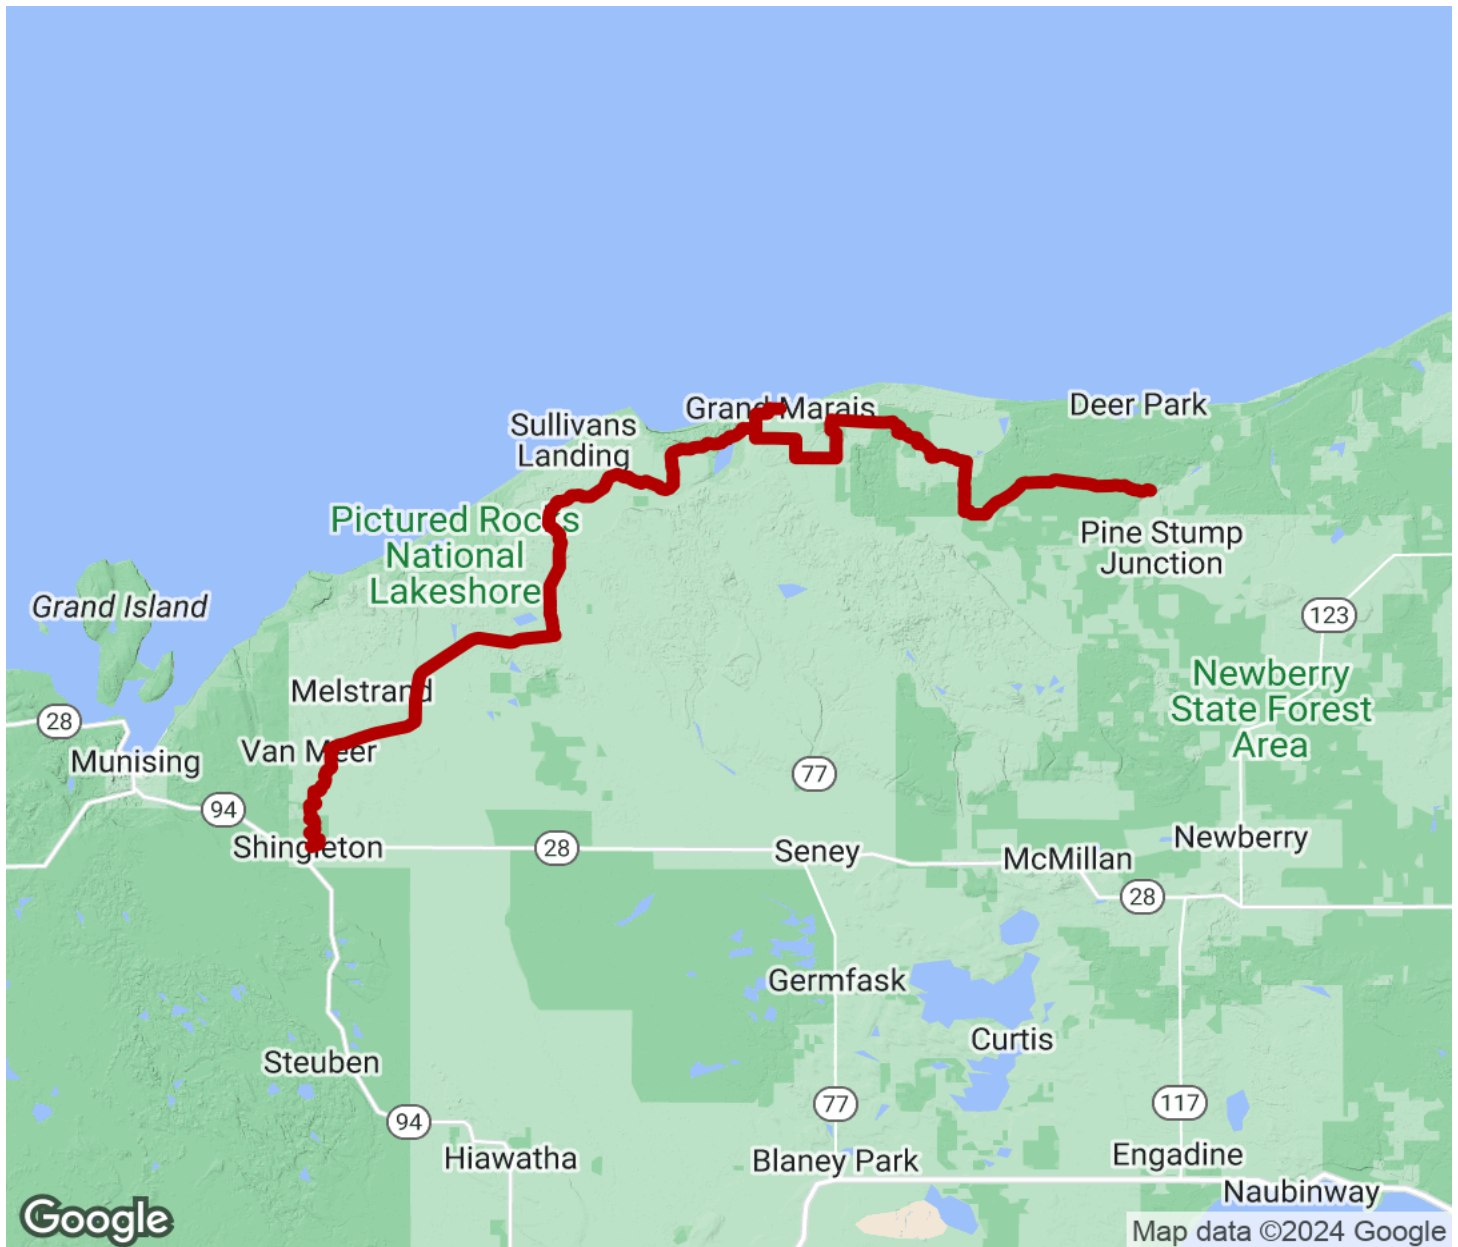

Grand Marais Trail

Michigan

Trailhead

Restroom

Parking

Water Fountain

Tunnel

TrailLink
by Rails-to-Trails Conservancy

TrailLink.com