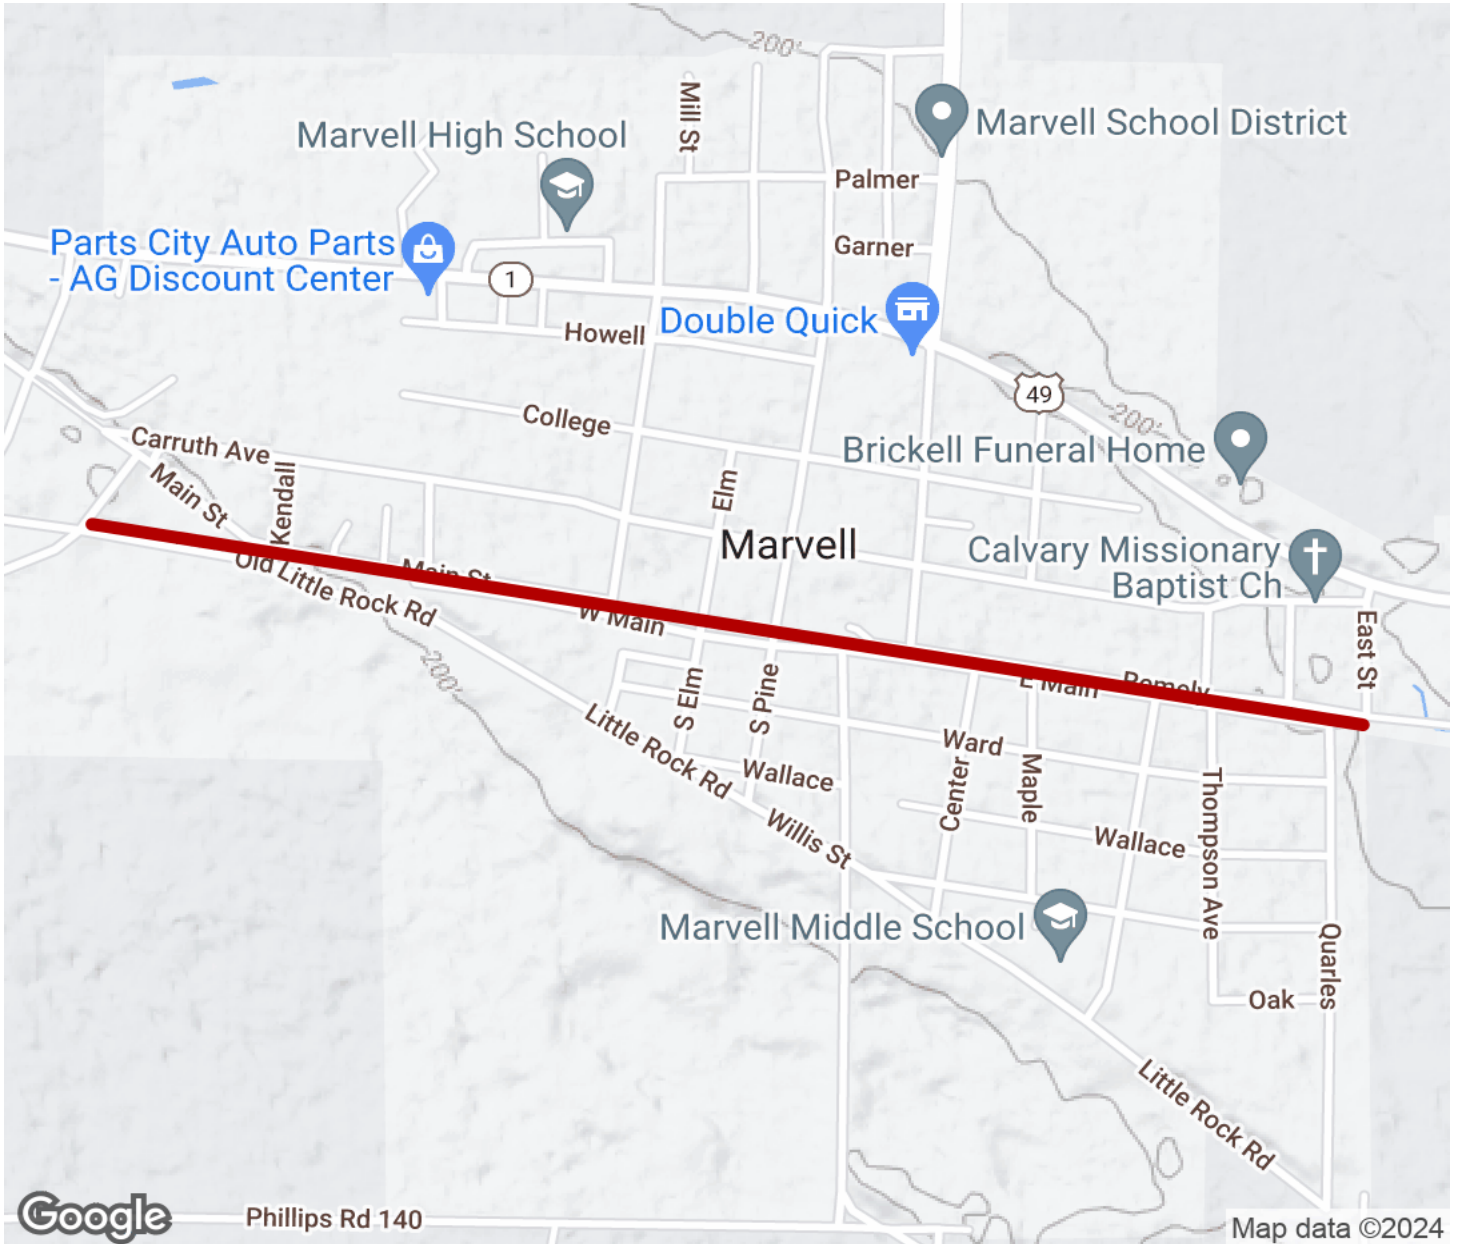

Marvell Bike Trail

Arkansas

Trailhead

Restroom

Parking

Water Fountain

Tunnel

TrailLink
by Rails-to-Trails Conservancy

TrailLink.com