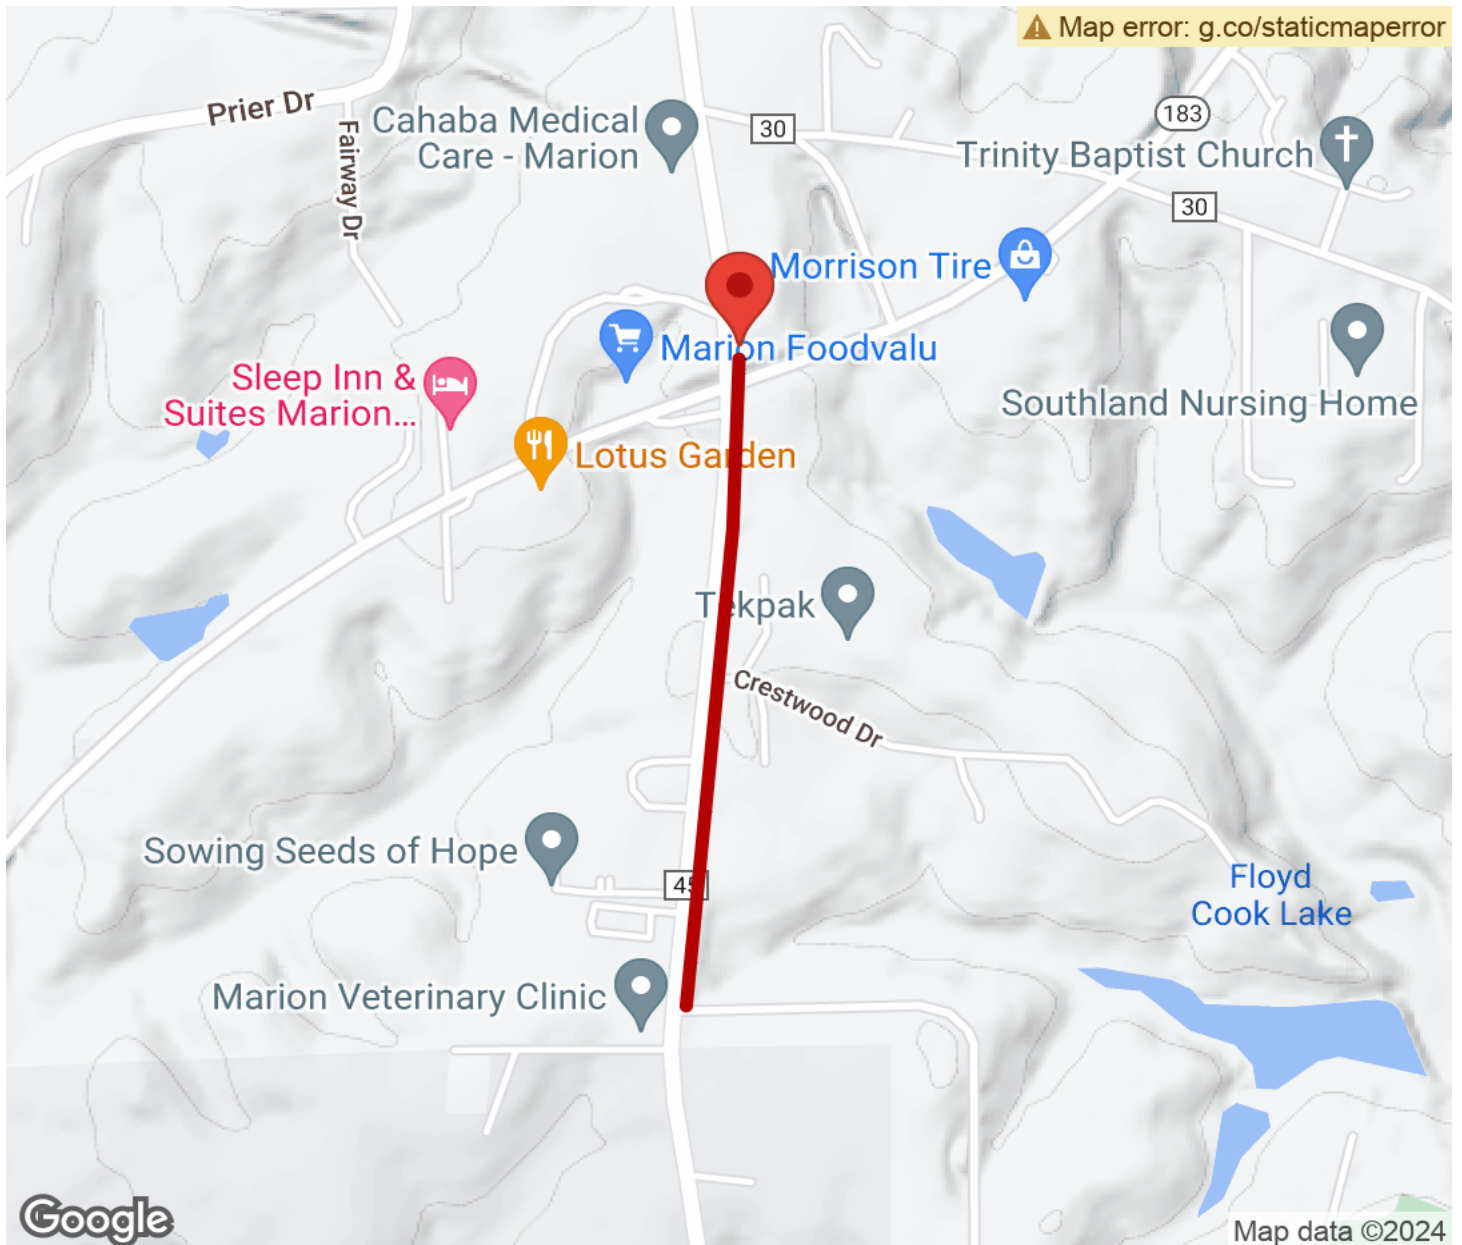

2024

TrailLink Unlimited

Guides

**Georgia
Walker
Memorial
Walking Trail**
Alabama

Georgia Walker Memorial Walking Trail

Alabama

The Georgia Walker Memorial Walking Trail offers a short, paved pathway paralleling Washington Street on the southern end of the

The Georgia Walker Memorial Walking Trail offers a short, paved pathway paralleling Washington Street on the southern end of the charming community of Marion. Most of the way is under a pleasant tree canopy.

Georgia Walker Memorial Walking Trail

Alabama

States: Alabama

Counties: Perry

Length: 1miles

Trail end points: Washington Street to
Magnolia Street

Trail surfaces: Asphalt

Trail category: Rail-Trail

Trail activities: Bike, Wheelchair
Accessible, Walking

Parking & Trail Access

Parking is available at the Marion depot on the north end of the trail.

Georgia Walker Memorial Walking Trail

Alabama

Trailhead