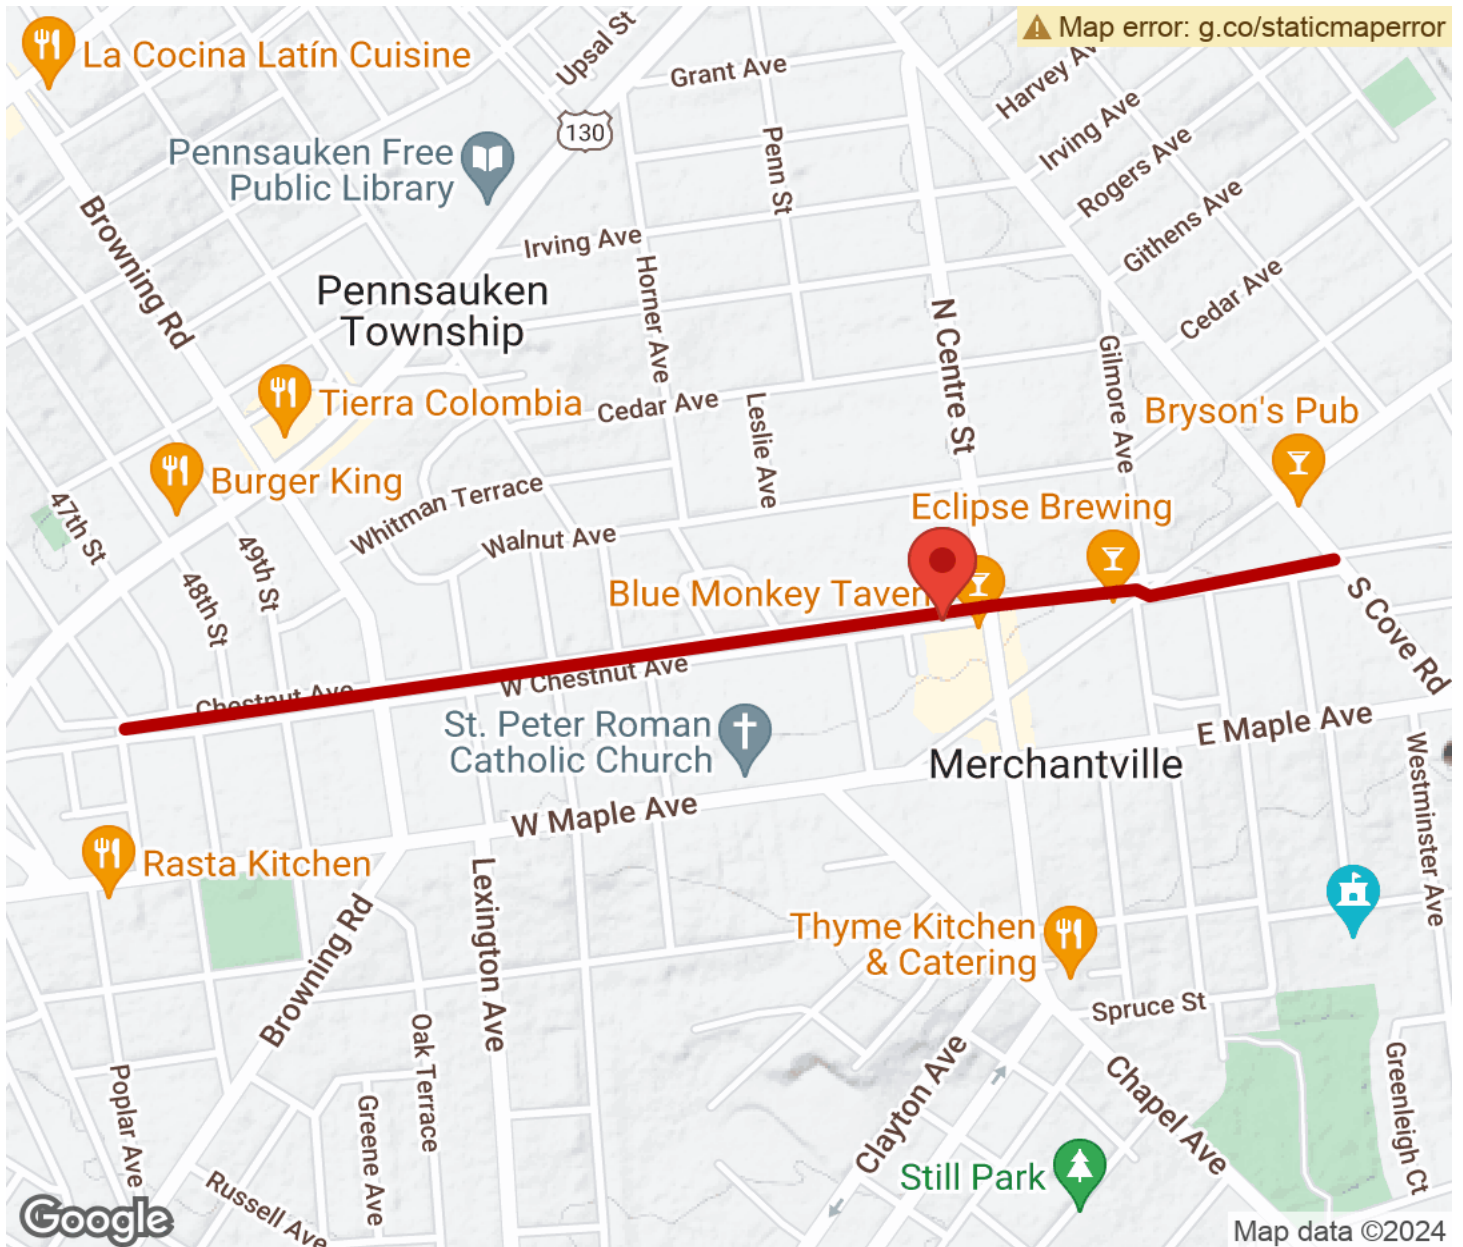

Merchantville Bike Path

New Jersey

Trailhead

Restroom

Parking

Water Fountain

Tunnel

TrailLink
by Rails-to-Trails Conservancy

TrailLink.com