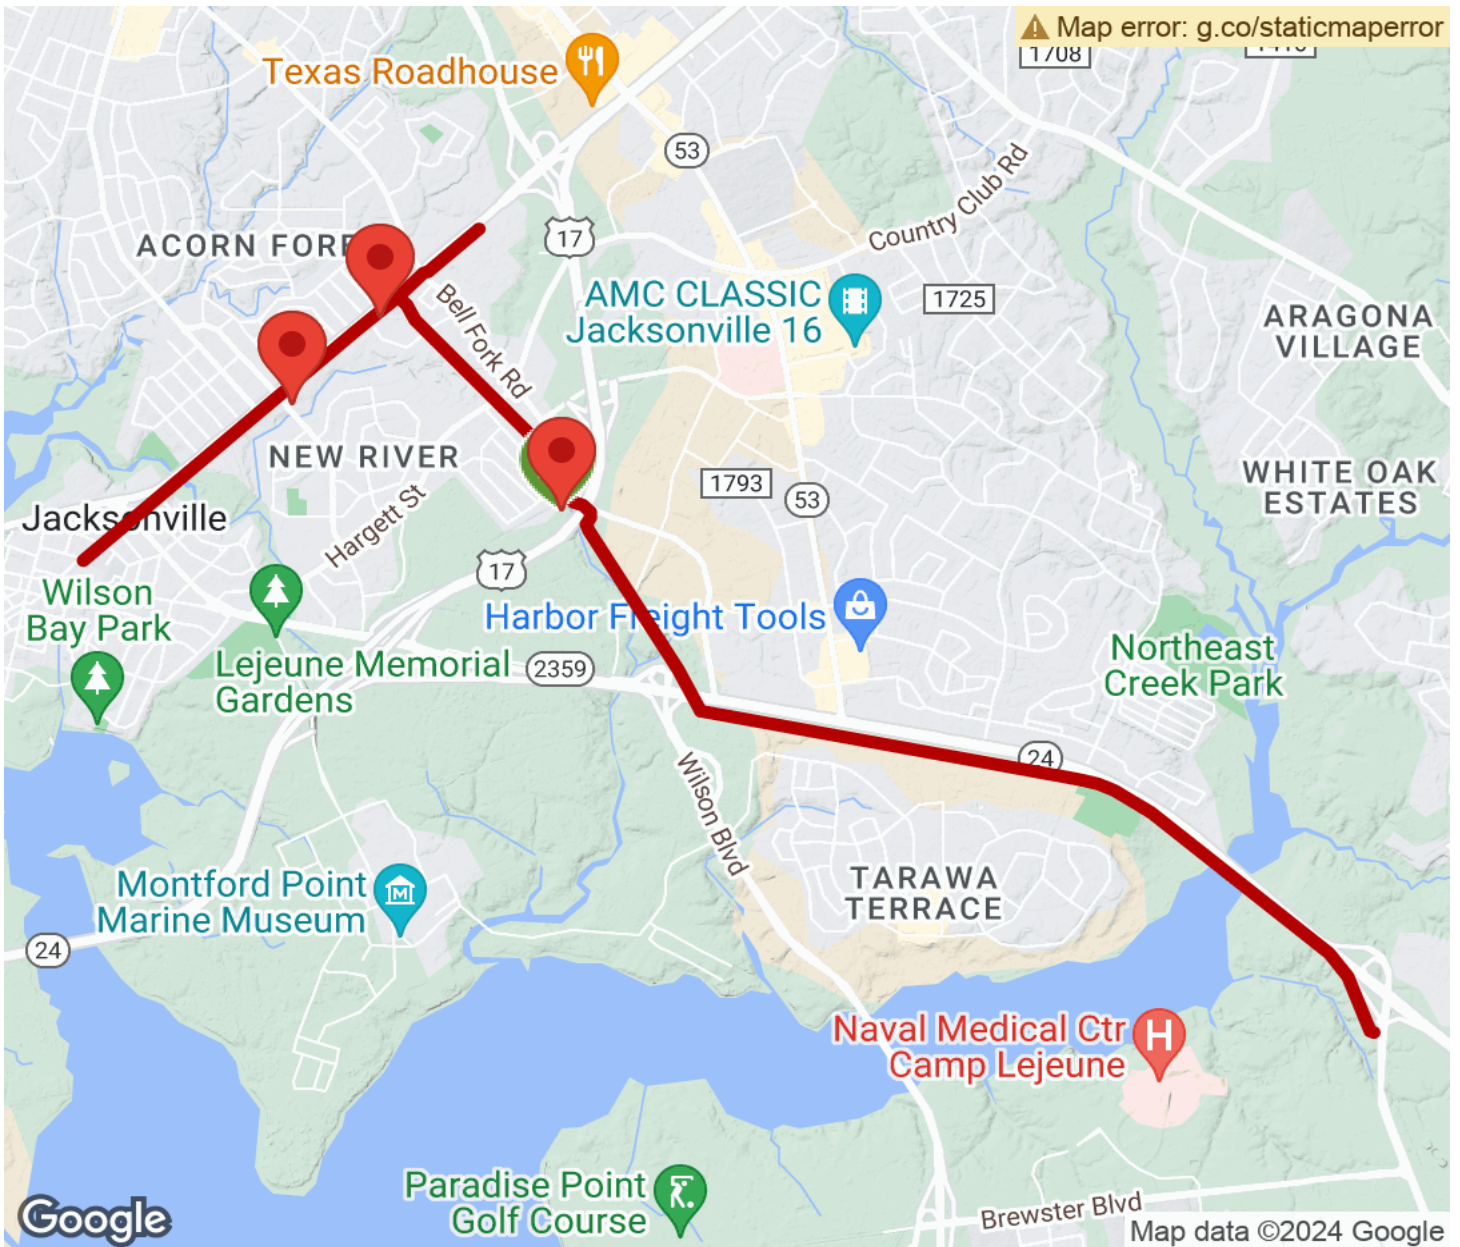

The Jacksonville-Camp LeJeune Rail-to-Trails path extends along abandoned rail beds from the Marine Corps base at Camp LeJeune (Midway Park area) 6.3 miles northwest to Marine Boulevard in Jacksonville. The plan is to make the rail-trail part of a 172-mile network of pedestrian paths that will link with a number of notable Jacksonville sights, including Riverwalk Crossing Park and the Beirut Memorial.

While the public trails ends at the intersection of Holcomb Blvd and LeJeune Blvd, there are additional rail trails that continue south on Holcomb Blvd. run past the Visitor's Center and throughout the Marine Base. The Jacksonville-Camp LeJeune Rail-to-Trails path is a proposed part of the East Coast Greenway, which runs from Maine to Key West, Florida.

Parking is available at:

- Onslow Drive between US 17/Marine Blvd. and Eastwood Drive
- Greyhound Bus Stop, 1300 N Marine Blvd (Jacksonville)
- Bell Fork Rd near where it intersects with the US 17 Bypass (northwest of the Bypass)

These are approximate addresses, please see [TrailLink Map](#) for more detailed directions.

Jacksonville-Camp LeJeune Rail-to-Trails

North Carolina

- Trailhead
- Restroom
- Parking
- Water Fountain
- Tunnel