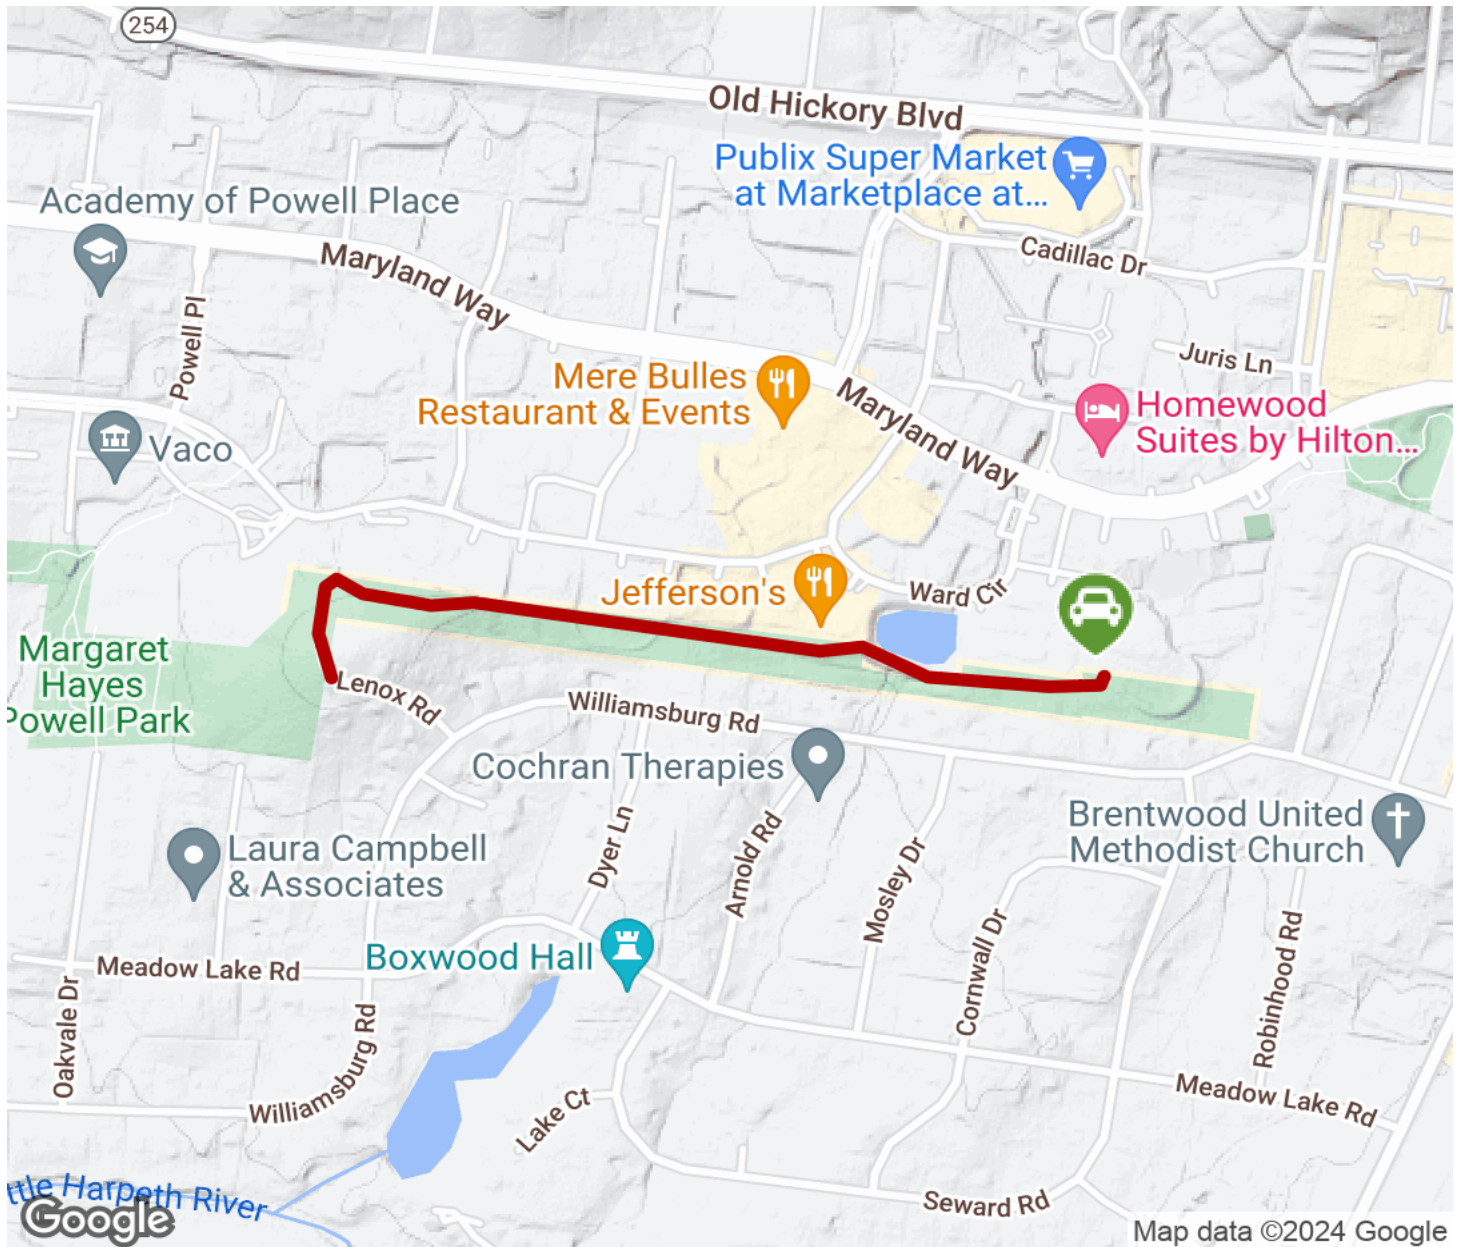

Maryland Farms Greenway Trail

Tennessee

Trailhead

Restroom

Parking

Water Fountain

Tunnel

TrailLink
by Rails-to-Trails Conservancy

TrailLink.com