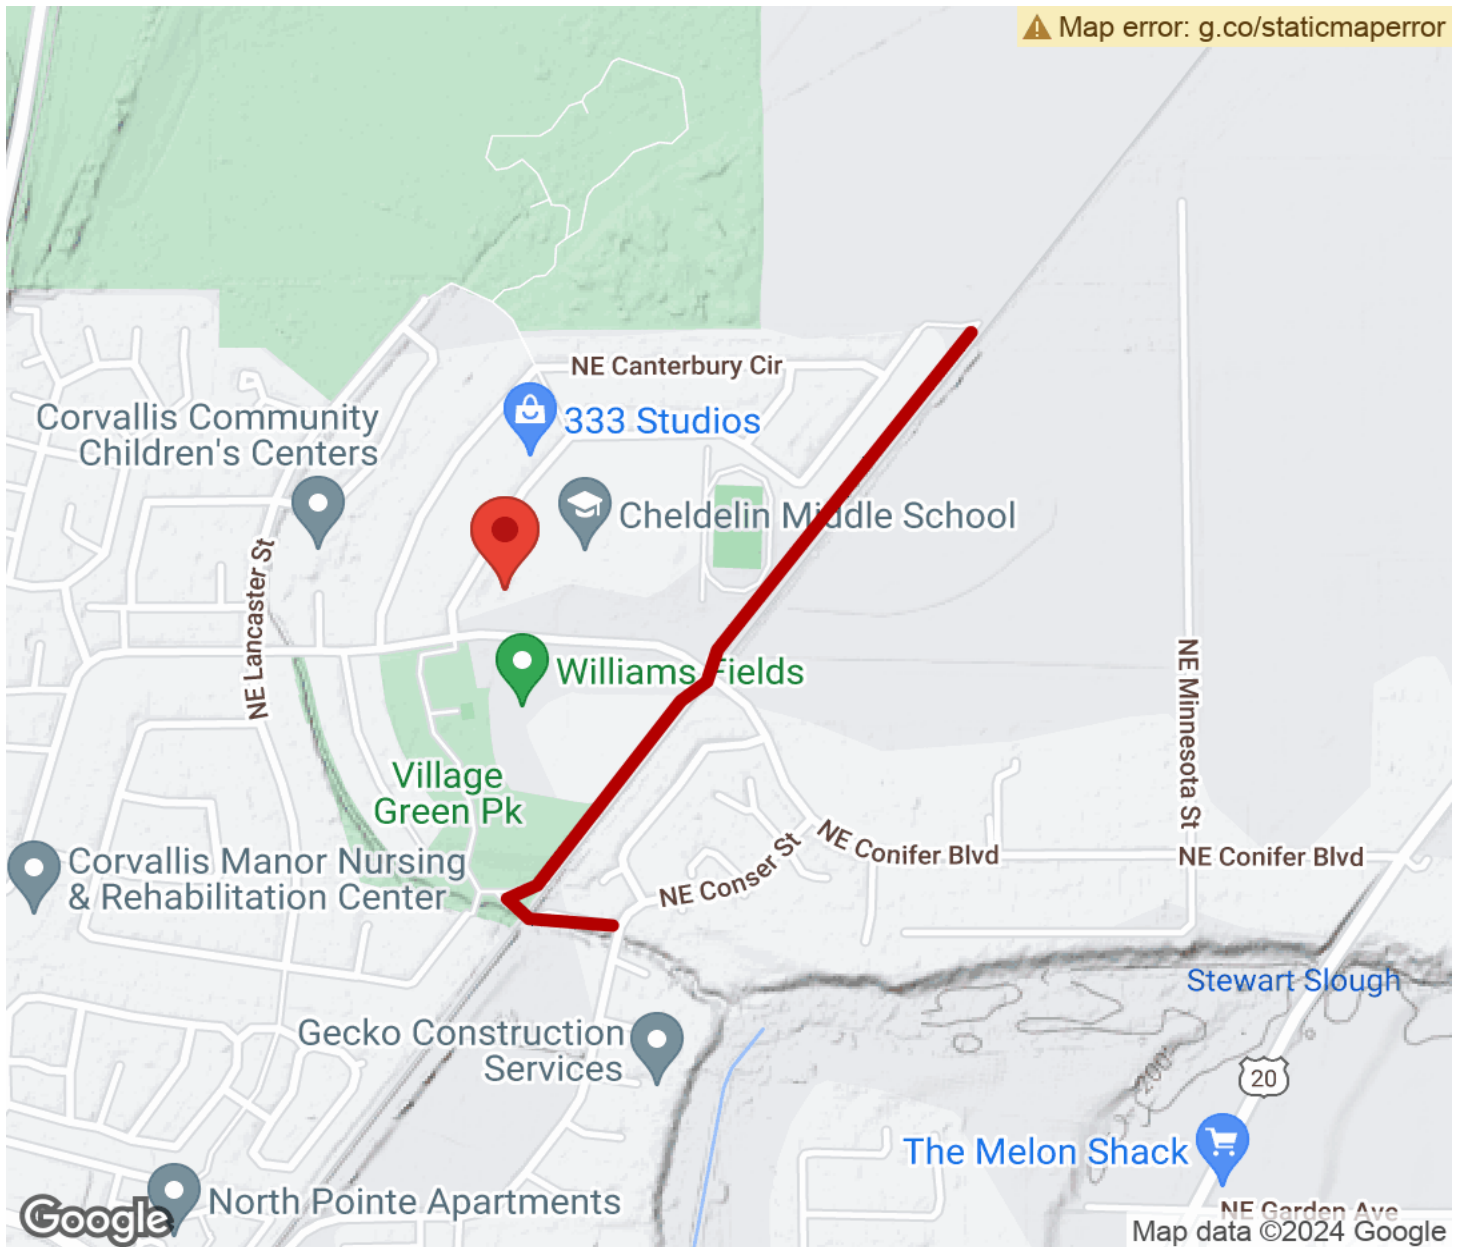

Village Green Trail

Oregon

Trailhead

Restroom

Parking

Water Fountain

Tunnel

TrailLink
by Rails-to-Trails Conservancy

TrailLink.com