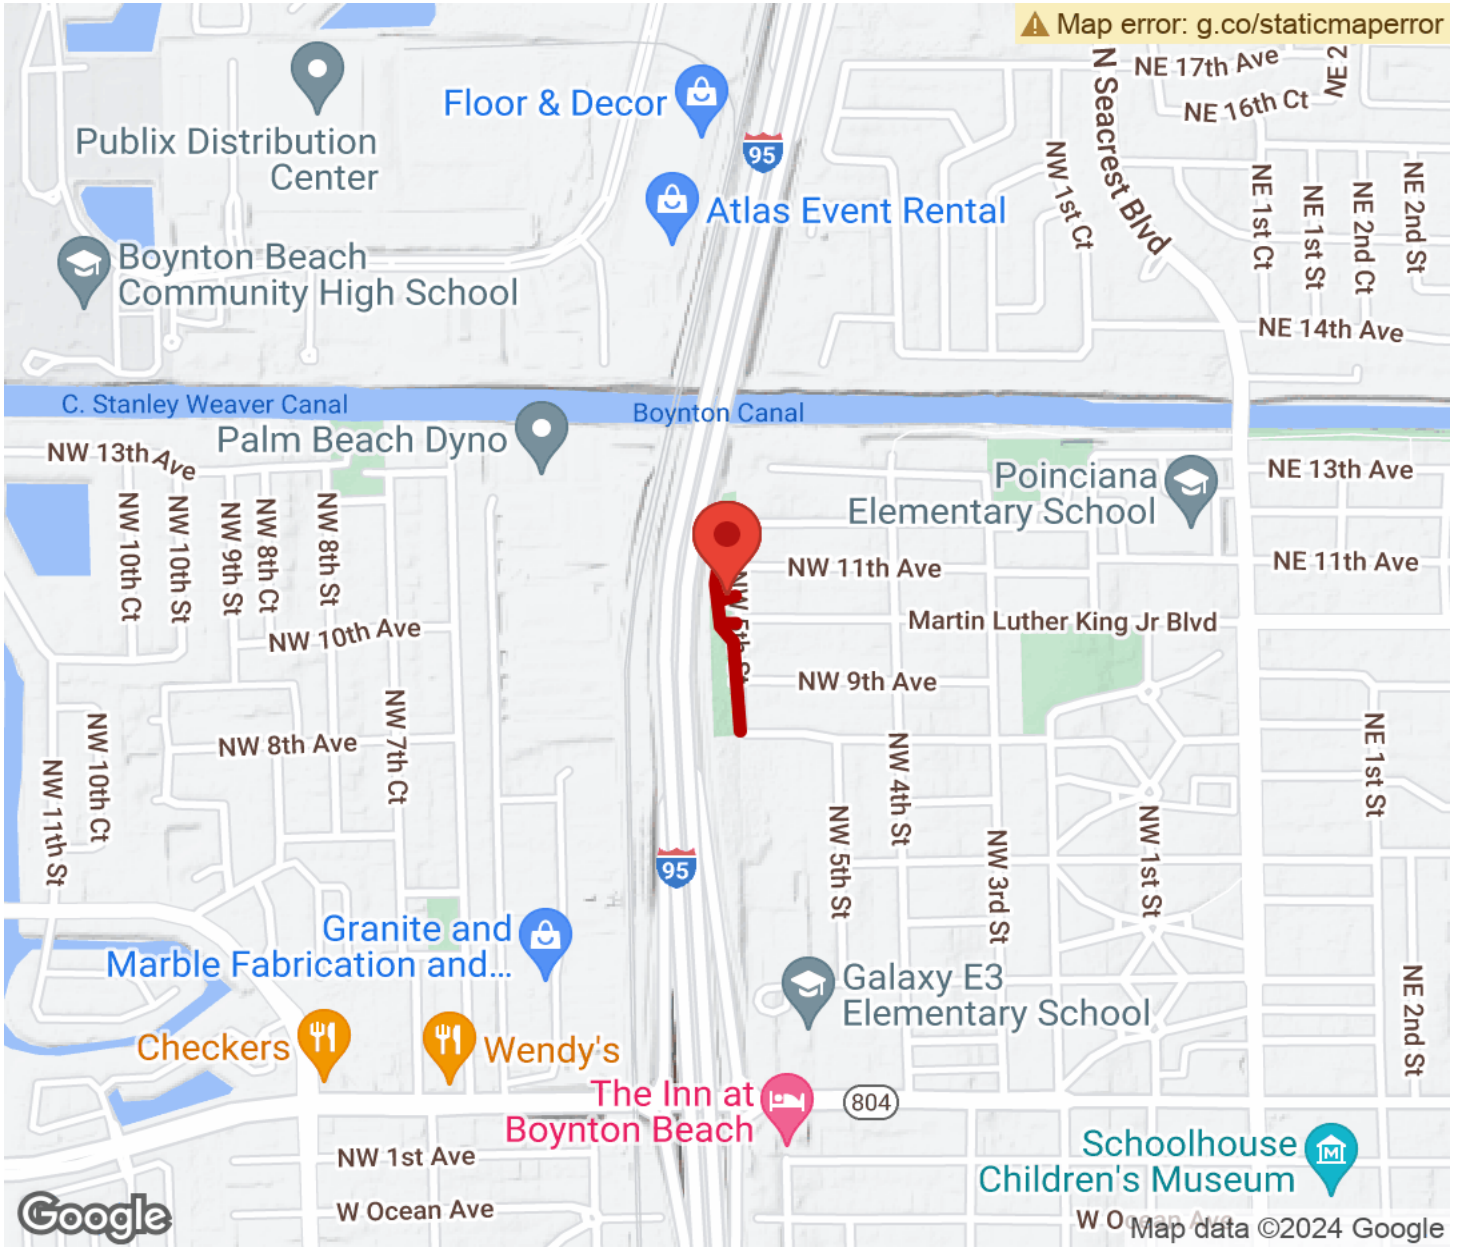

Barton Greenway

Florida

Map error: g.co/staticmaperror

Trailhead

Restroom

Parking

Water Fountain

Tunnel

TrailLink

by Rails-to-Trails Conservancy

[TrailLink.com](https://www.TrailLink.com)