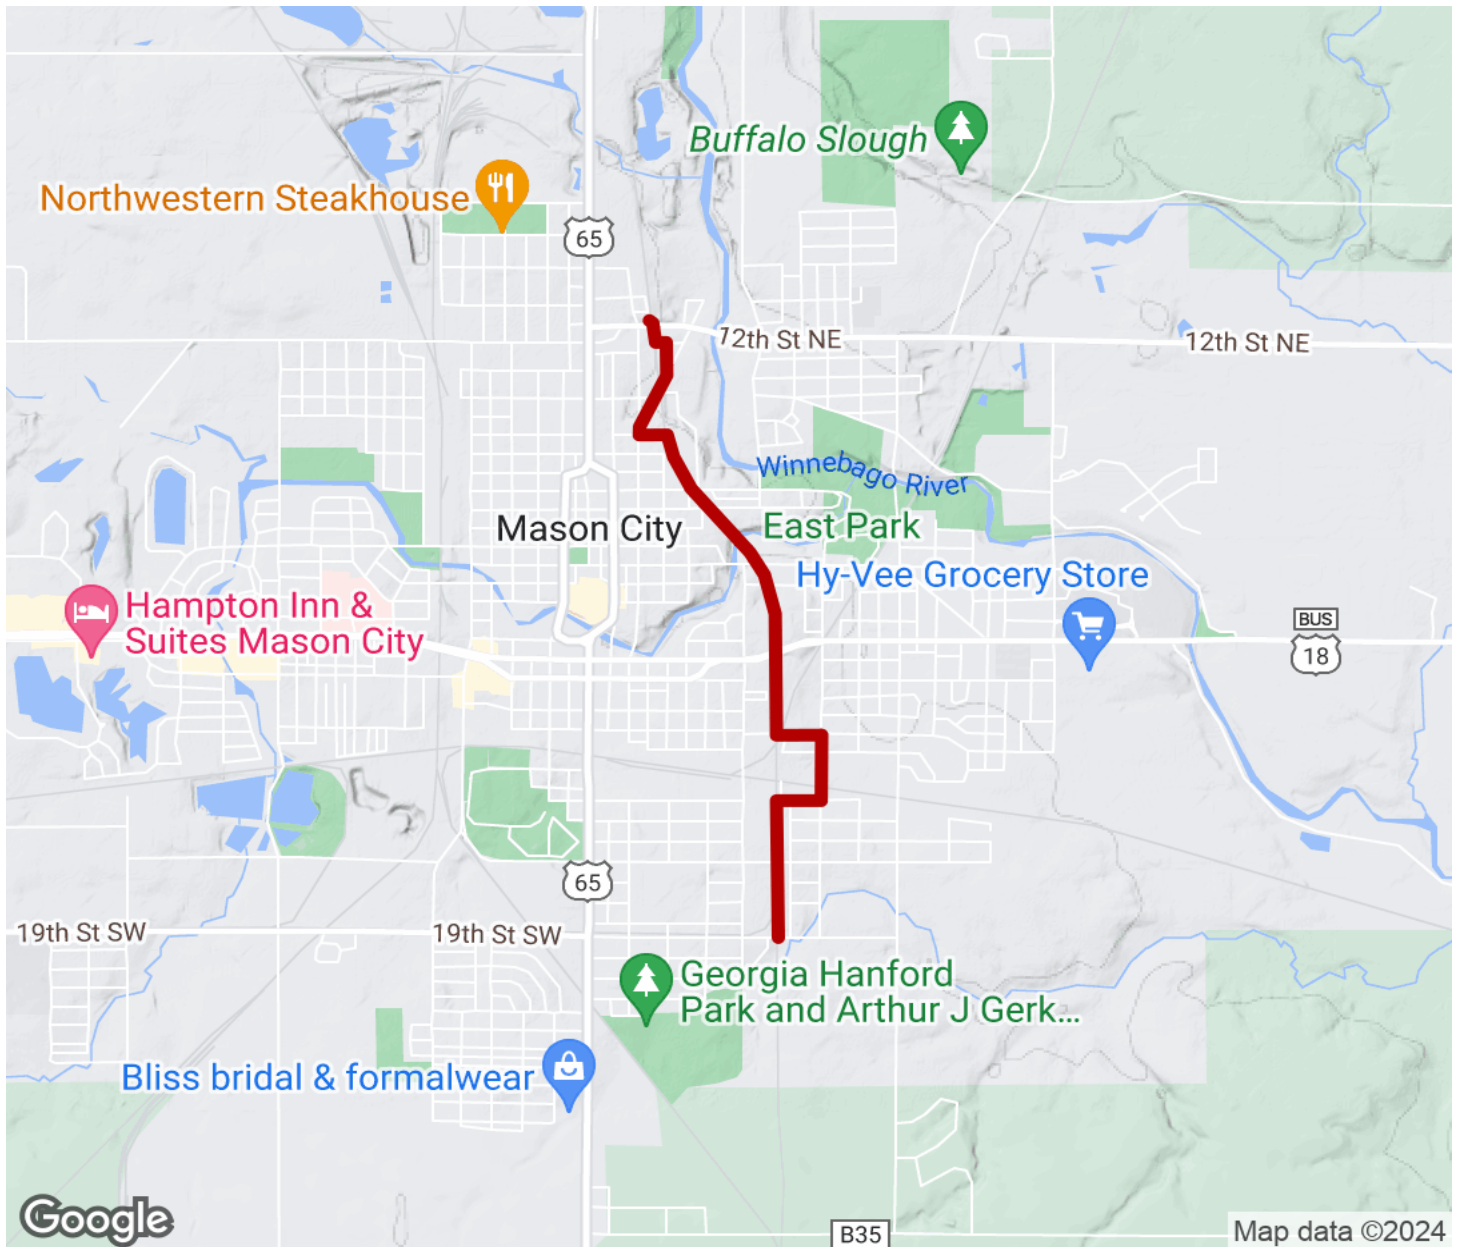

High Line Trail

Iowa

Trailhead

Restroom

Parking

Water Fountain

Tunnel

TrailLink
by Rails-to-Trails Conservancy

TrailLink.com