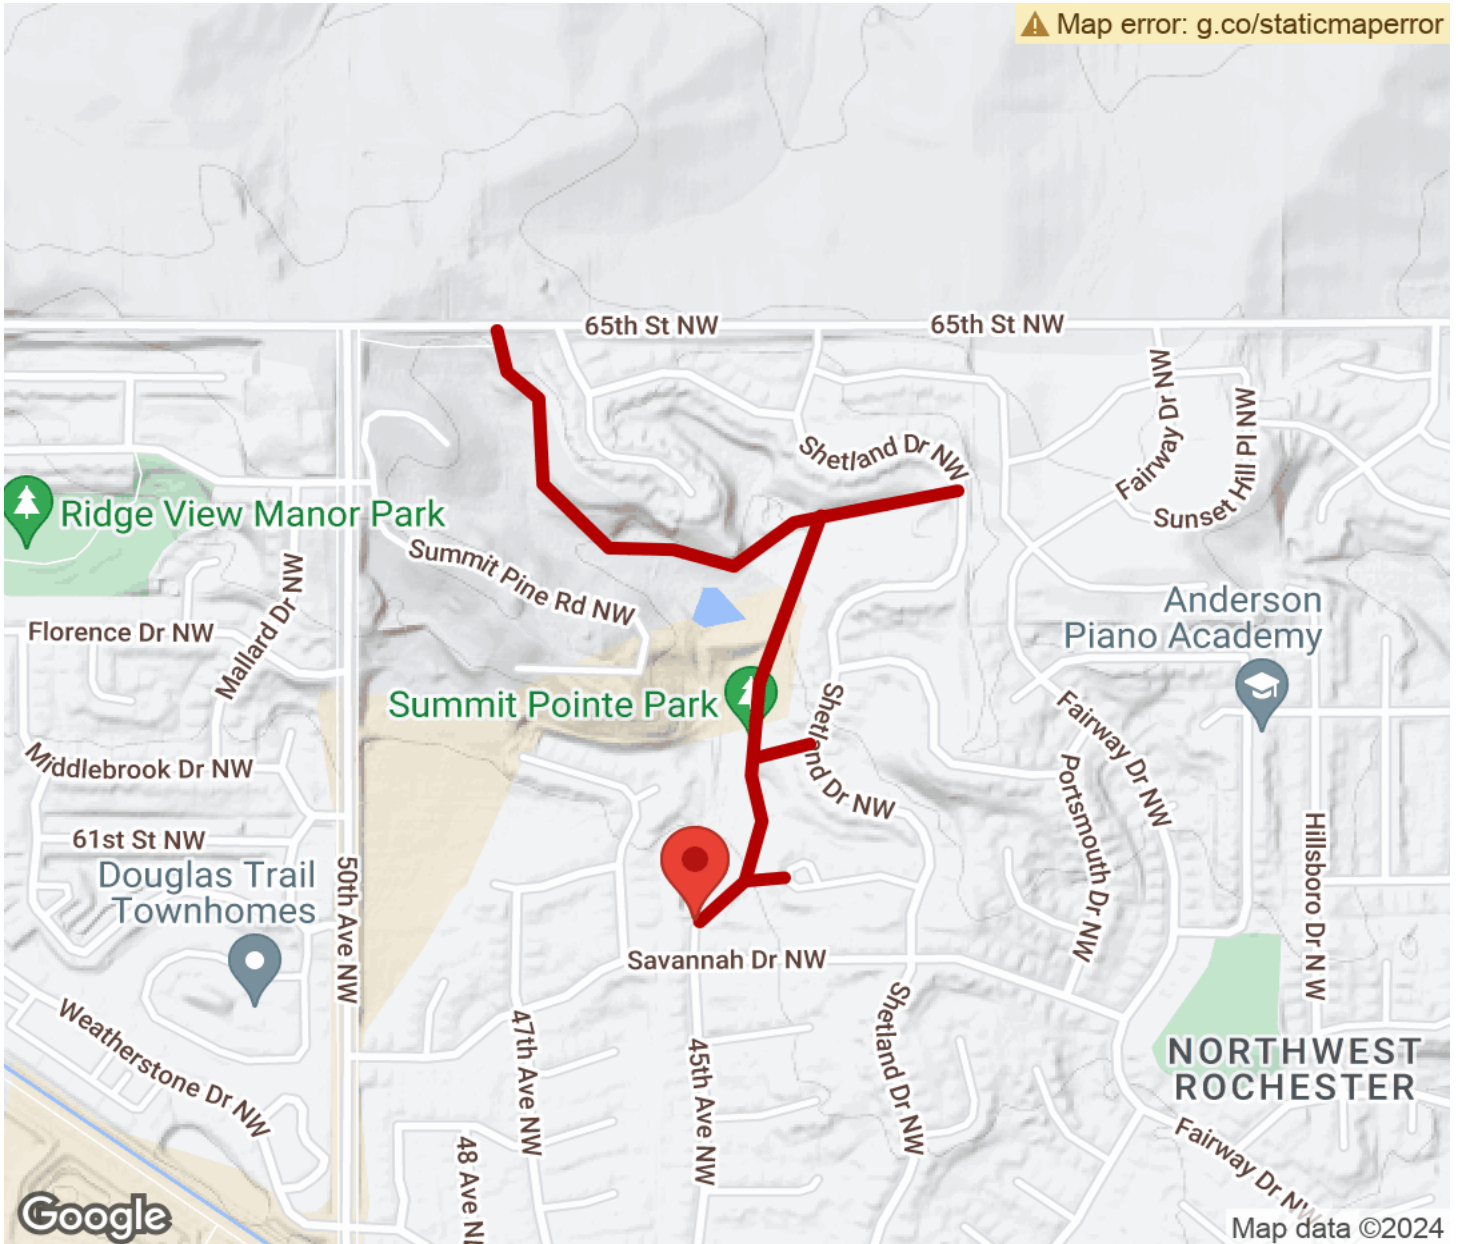

Summit Pointe Trail

Minnesota

Trailhead

Restroom

Parking

Water Fountain

Tunnel

TrailLink
by Rails-to-Trails Conservancy

TrailLink.com