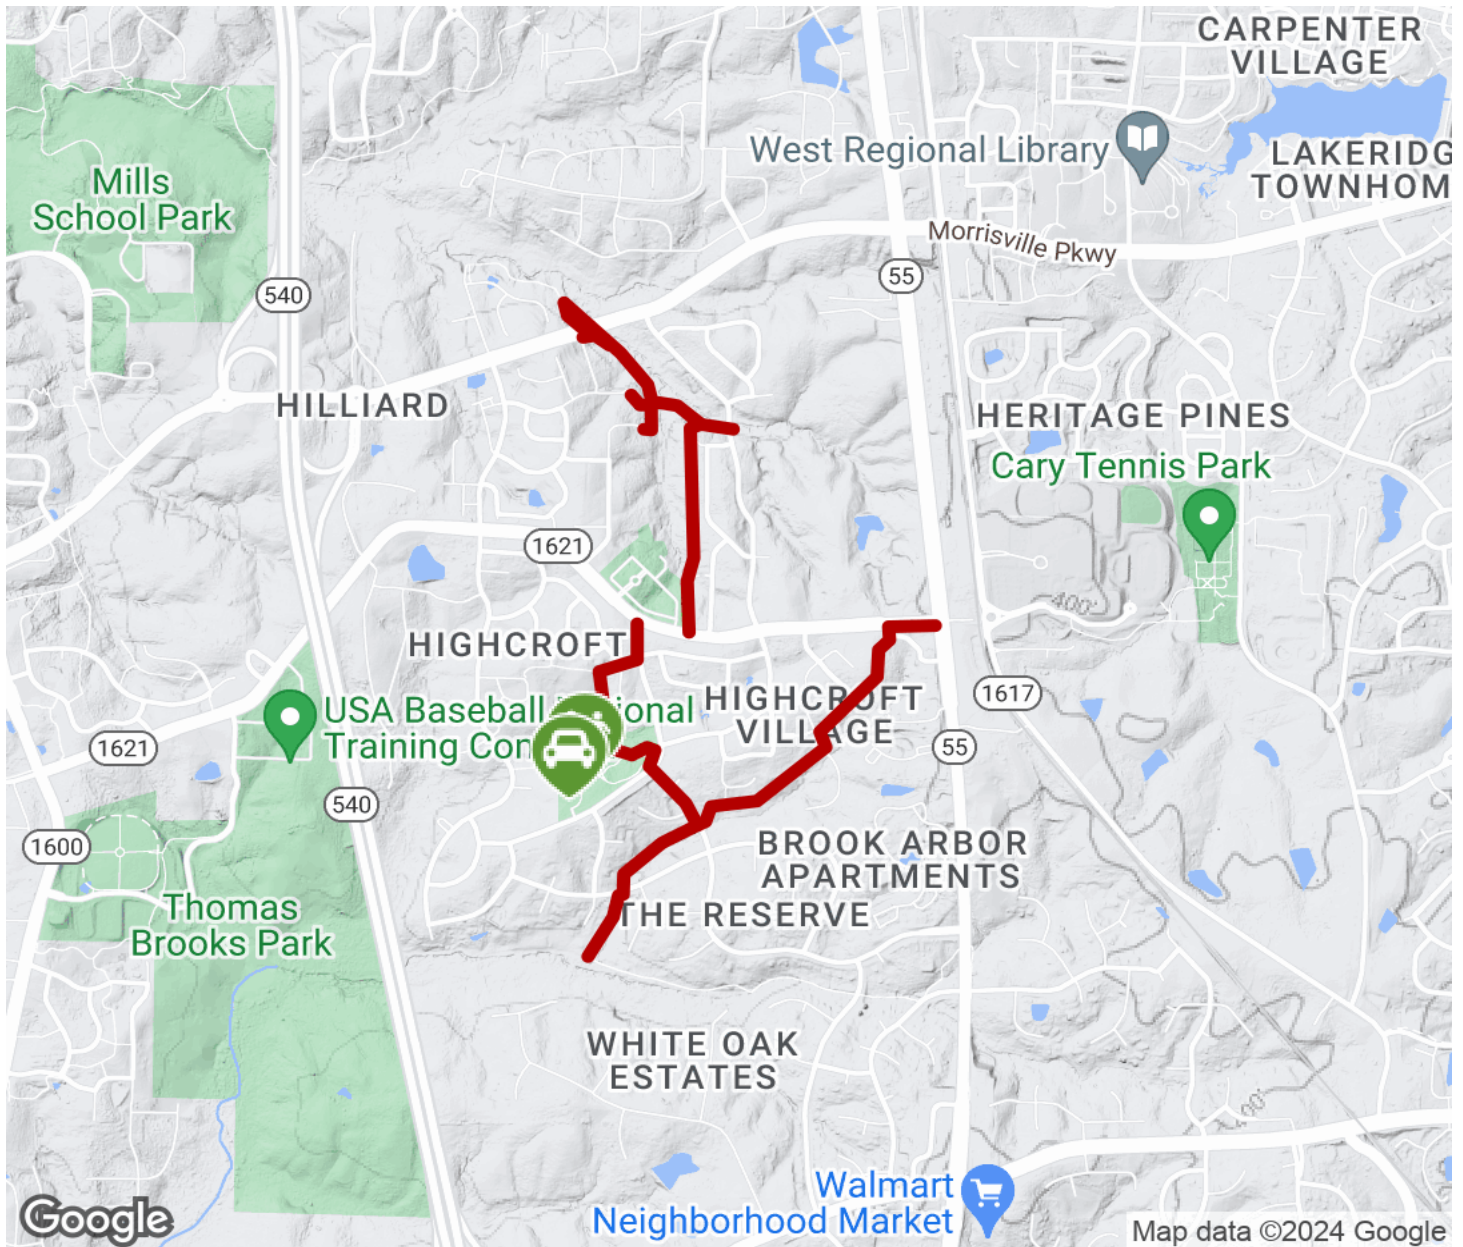

Green Hope School Greenway

North Carolina

Trailhead

Restroom

Parking

Water Fountain

Tunnel

TrailLink
by Rails-to-Trails Conservancy

TrailLink.com