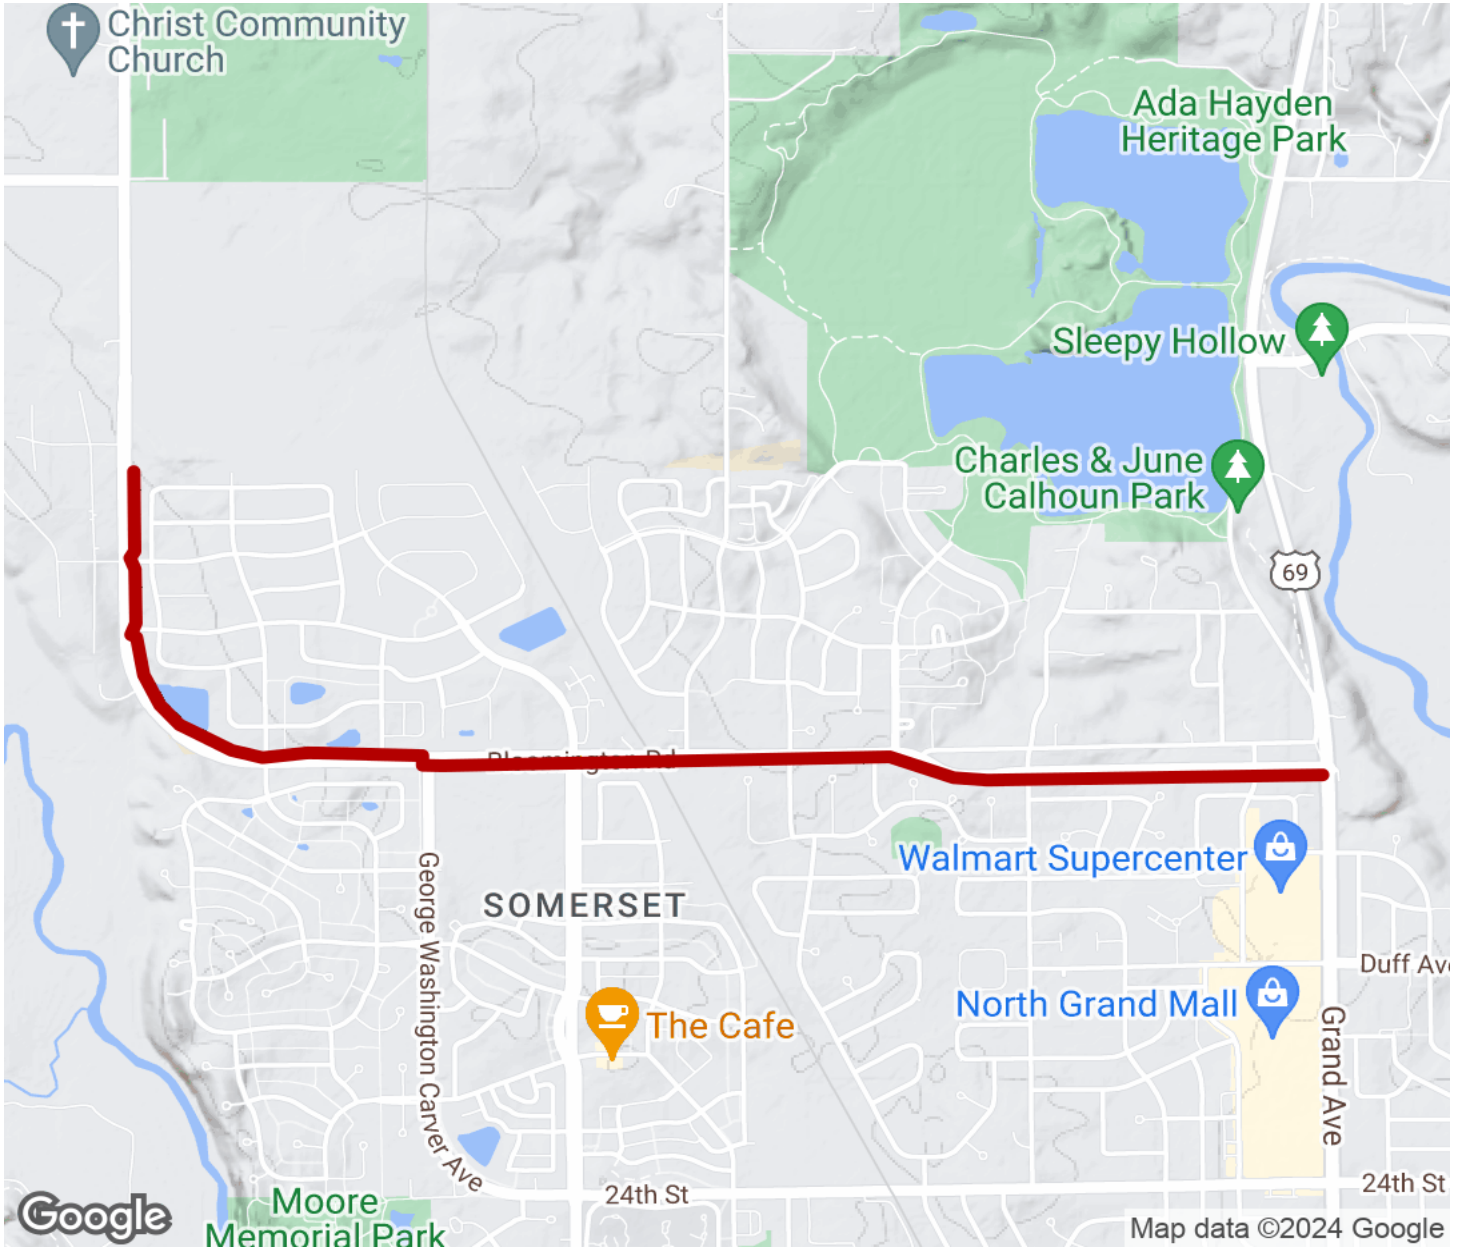

Bloomington Road Trail

Iowa

Trailhead

Restroom

Parking

Water Fountain

Tunnel

TrailLink
by Rails-to-Trails Conservancy

TrailLink.com