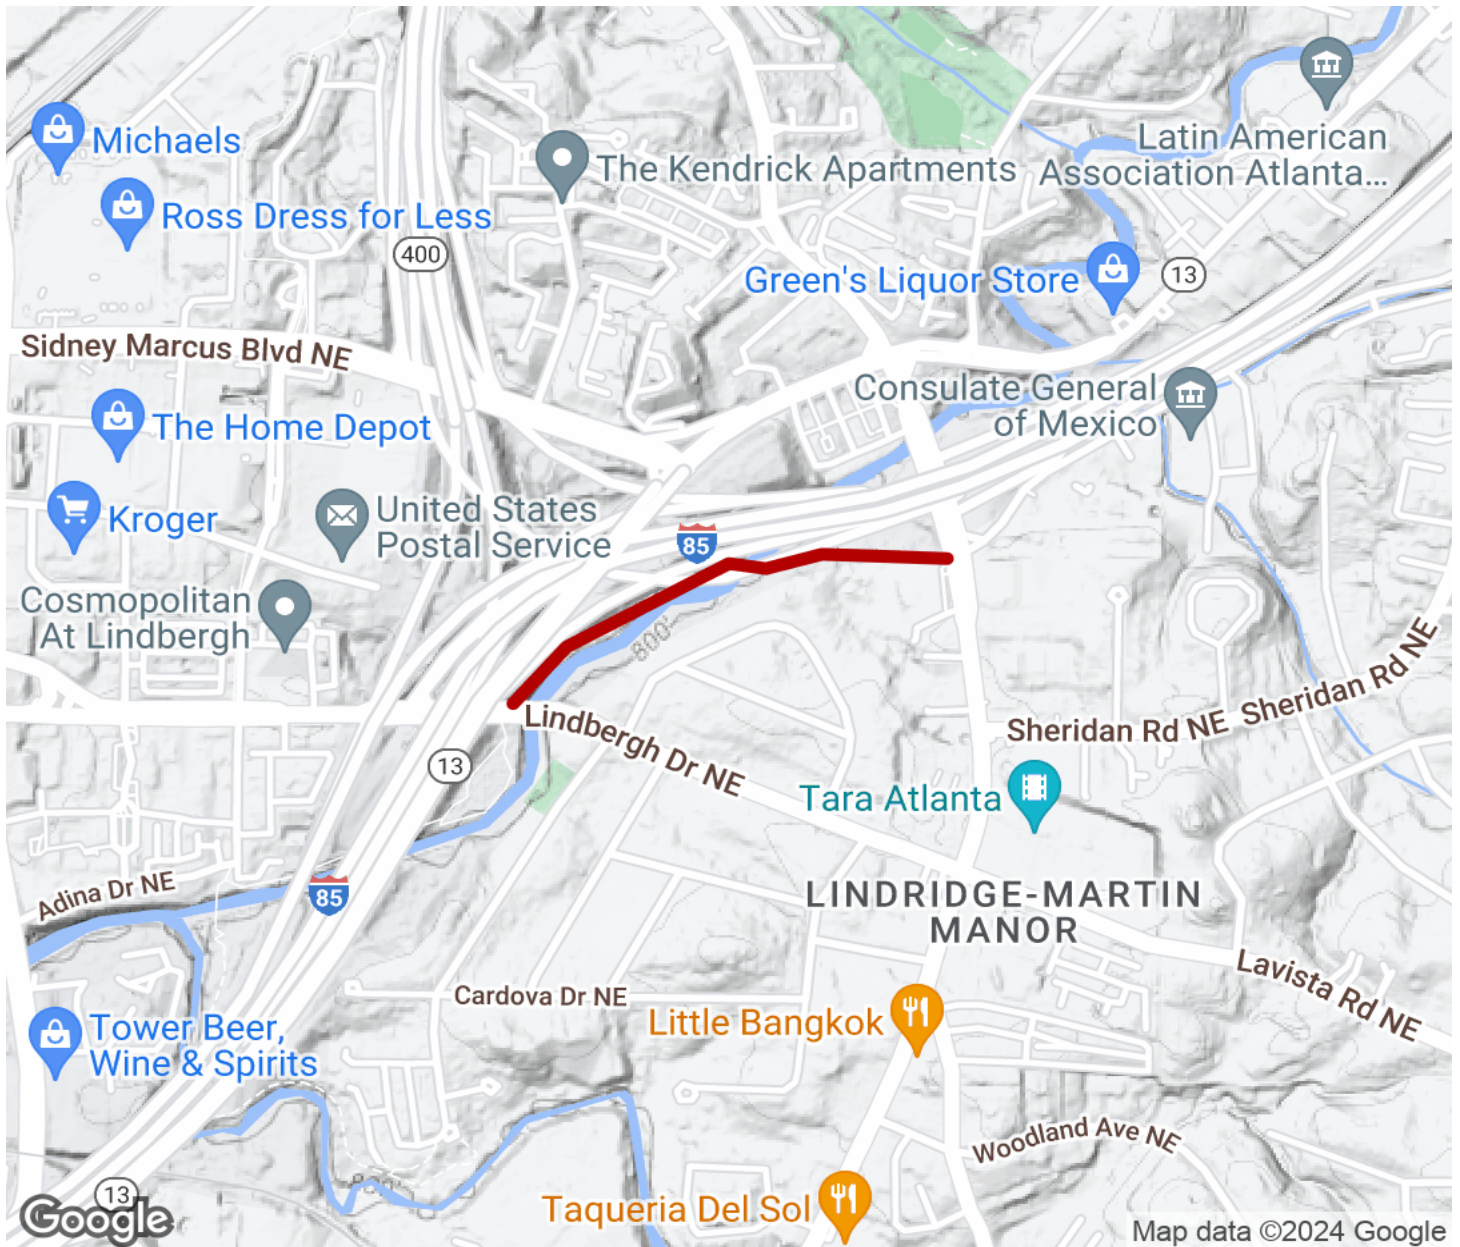

Cheshire Farm Trail

Georgia

Trailhead

Restroom

Parking

Water Fountain

Tunnel

TrailLink
by Rails-to-Trails Conservancy

TrailLink.com