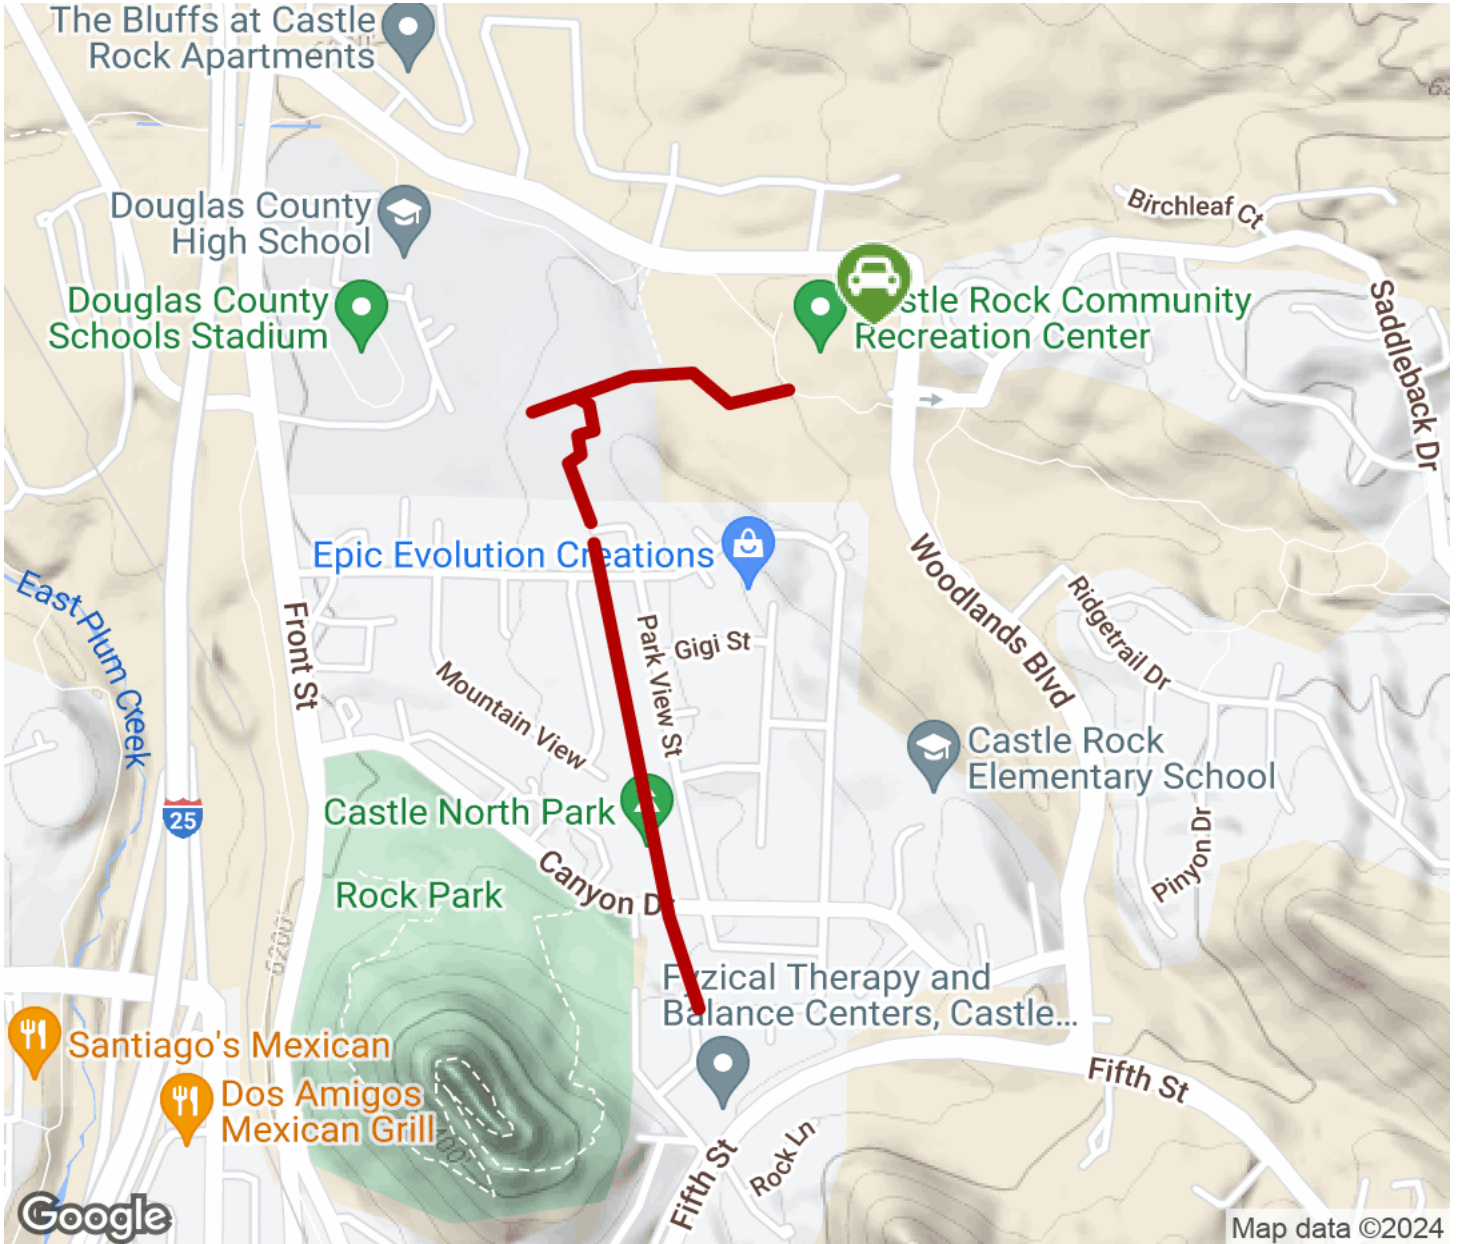

Castle North Trail

Colorado

Trailhead

Restroom

Parking

Water Fountain

Tunnel

TrailLink
by Rails-to-Trails Conservancy

TrailLink.com